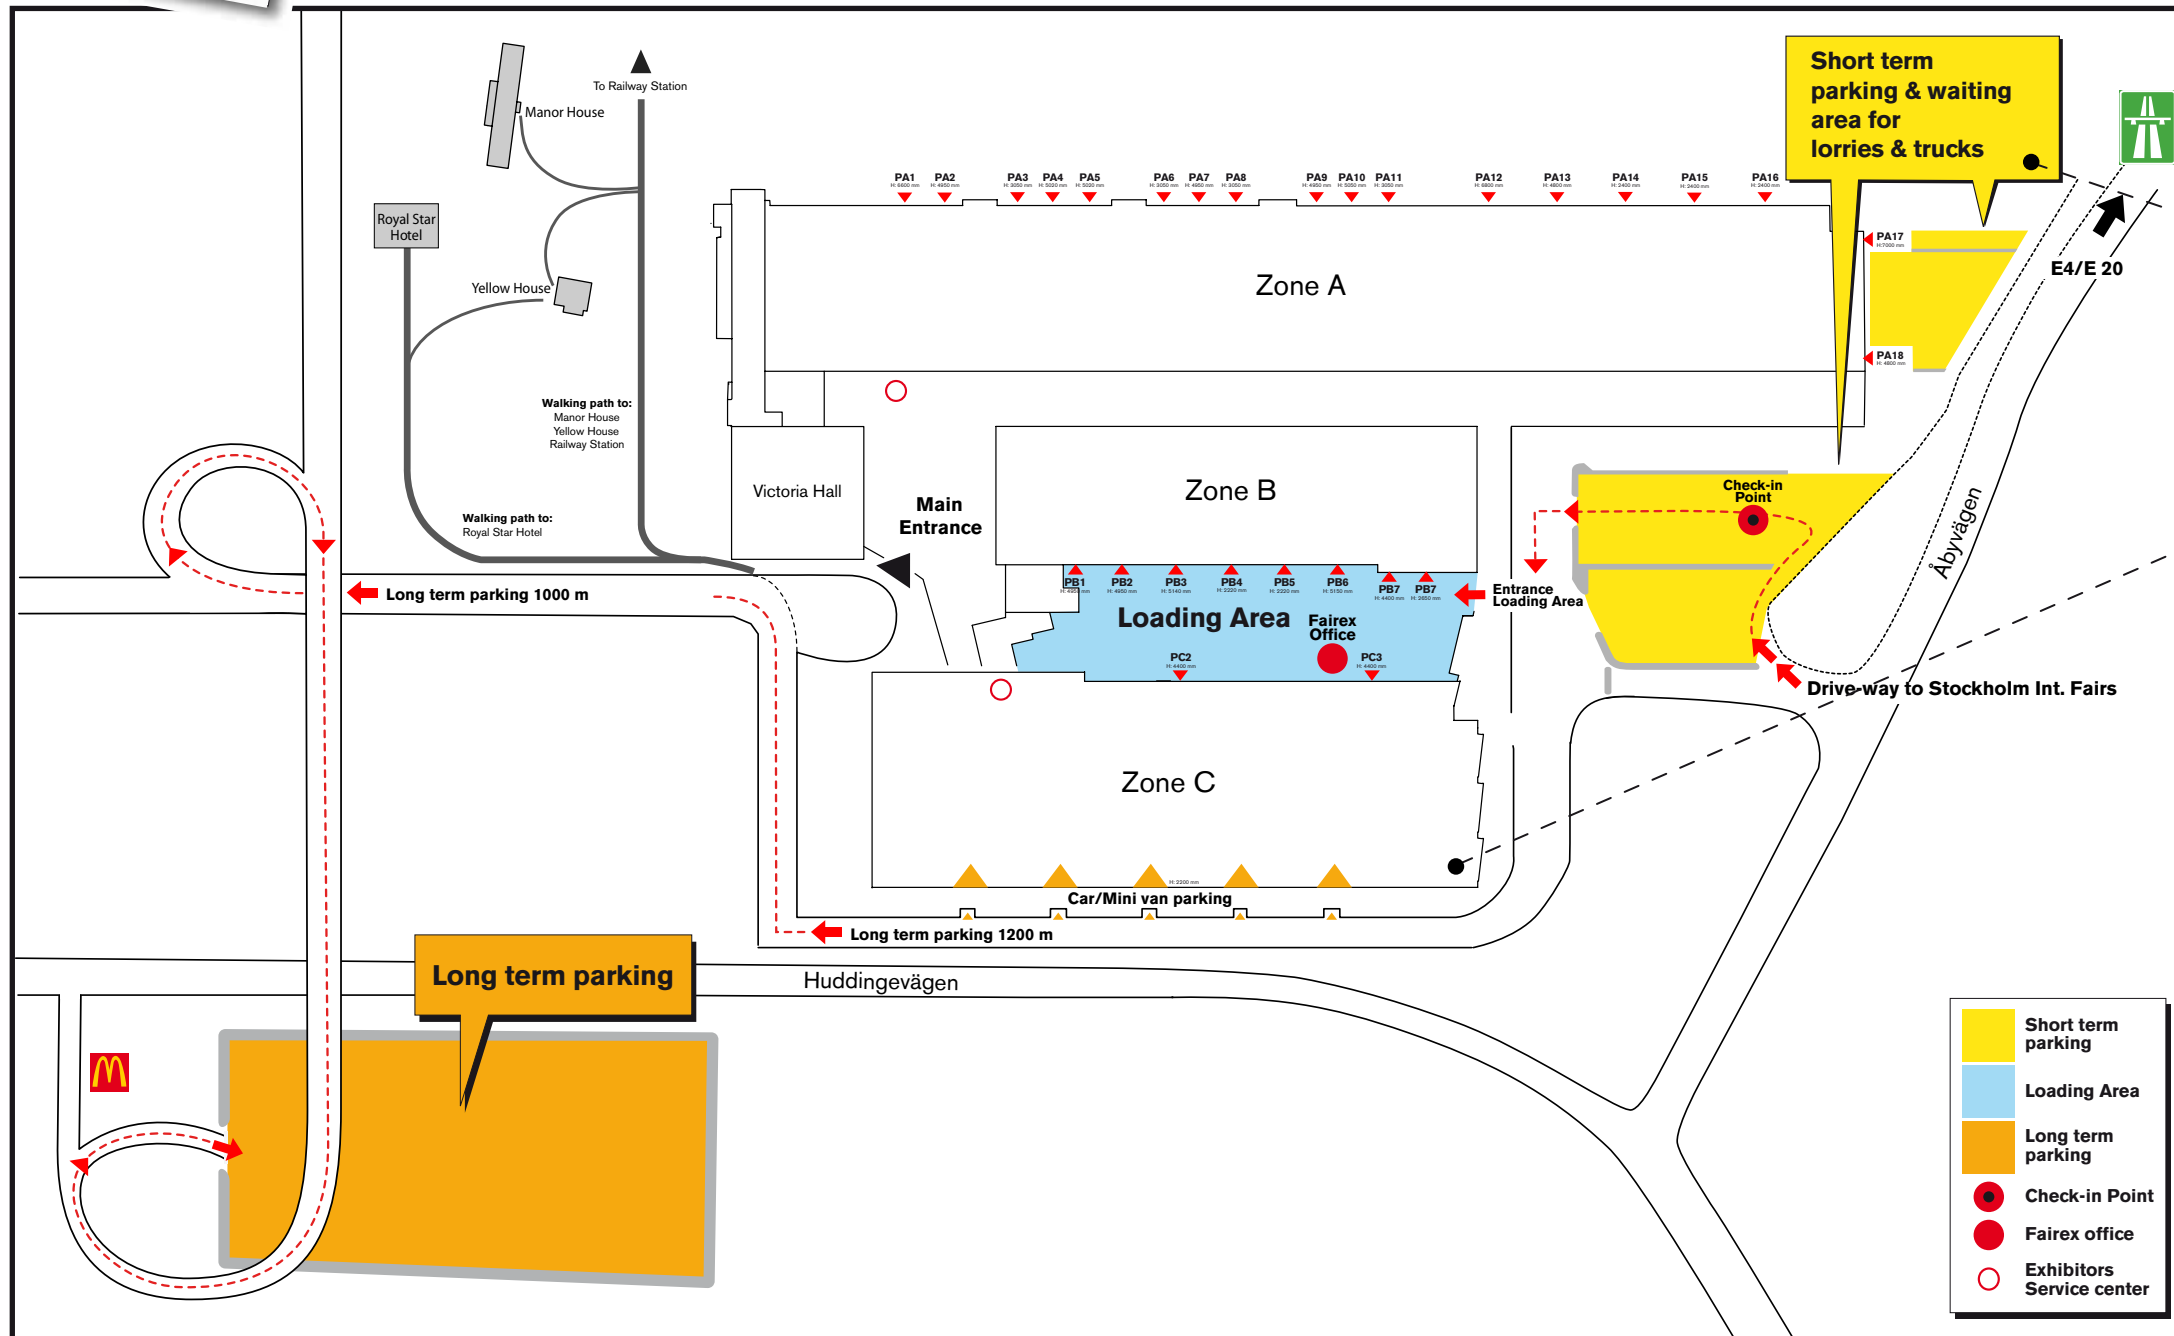

ESC Congress 2010

28 AUGUST - 1 SEPTEMBER

Loading Access Plan

Stockholm International Fairs

Stockholm International Fairs & Congress Center is situated in the southwest area of Stockholm. The center is located favourably in terms of transport facilities and can be reached with ease either by car, with a direct connection to the motorway or by public transport.

With the Arlanda Express train

From Arlanda International Airport to the central station - travel time 20 minutes, change to the commuter train (see below)

Arriving by car

E4/E20 southbound from Stockholm City Center take exit 155. If you arrive from the south, take exit 153 and follow the signs for Mässan/Älvsjö. More than 4 000 parking spaces

The commuter train

From Stockholm Central Station, platform 13 and 14, get off at Älvsjö station (Stockholm International Fairs) - travel time 9 minutes.

Arriving by taxi, ask for fixed rates to

StockholmInternational Fairs from either Arlanda airport or downtown Stockholm.