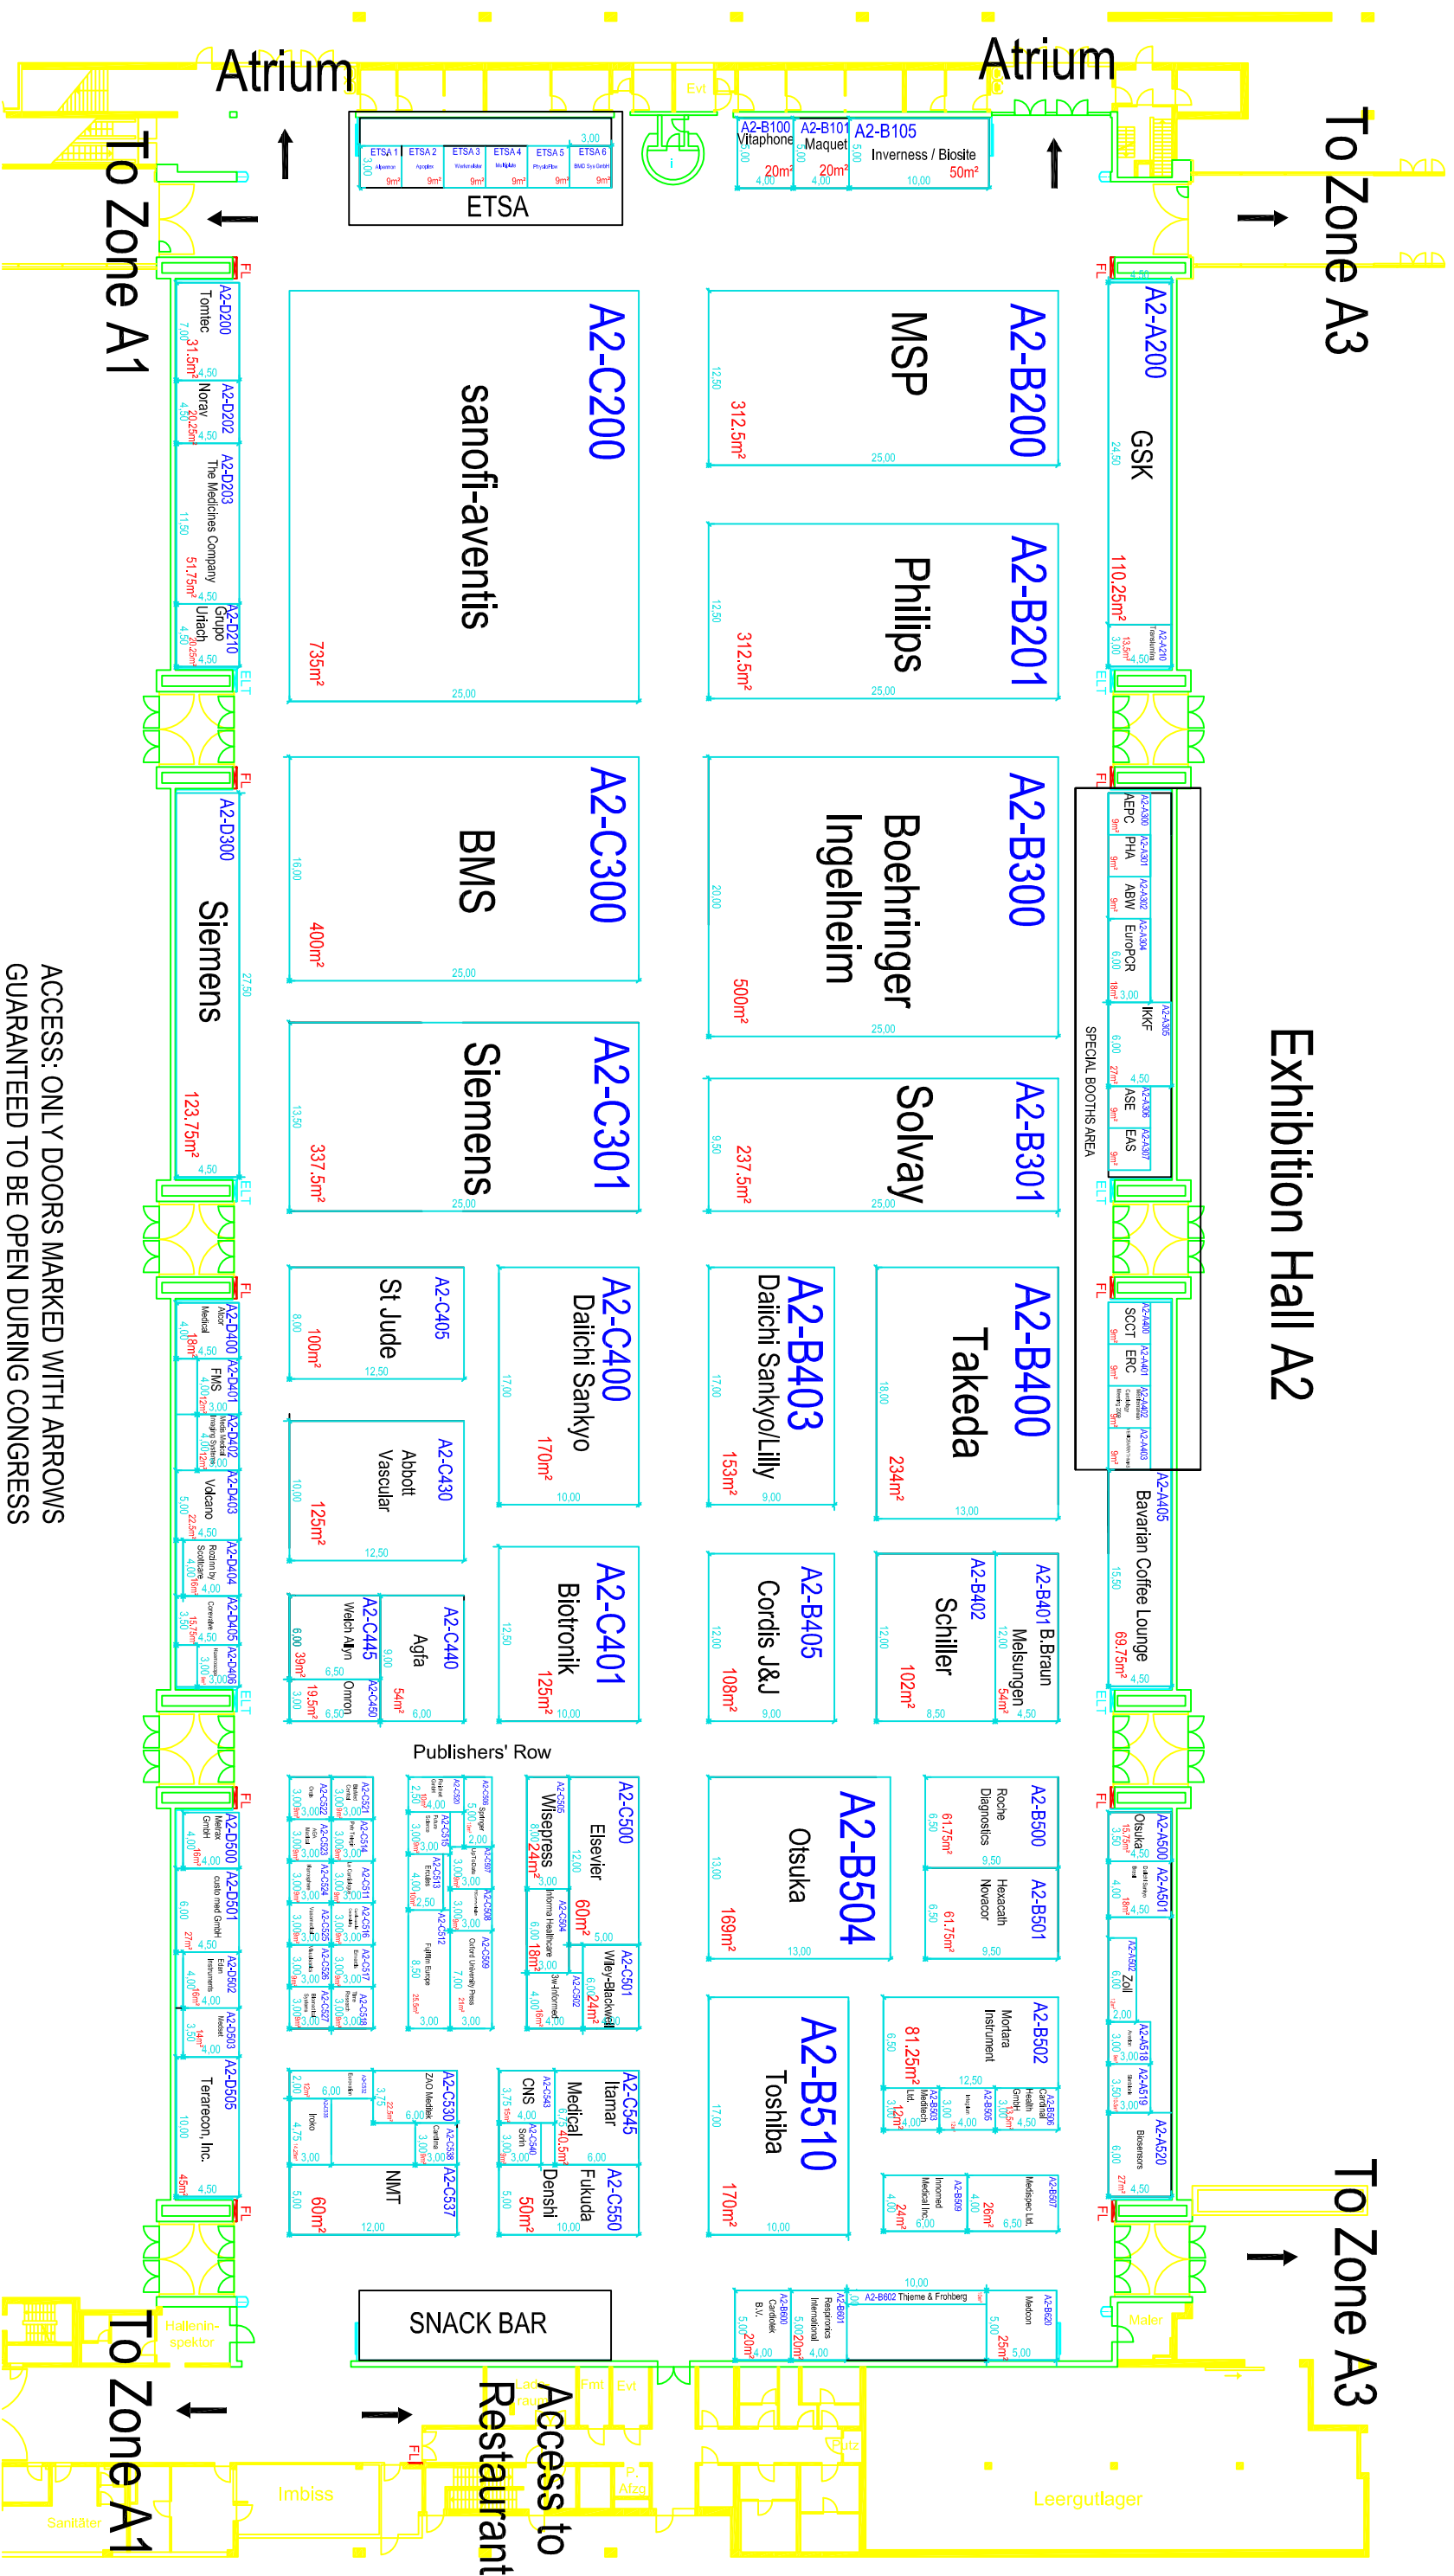

ESC Congress 2008, Munich

30 August - 3 September 2008

Exhibition Hall A2

ACCESS: ONLY DOORS MARKED WITH ARROWS
 GUARANTEED TO BE OPEN DURING CONGRESS