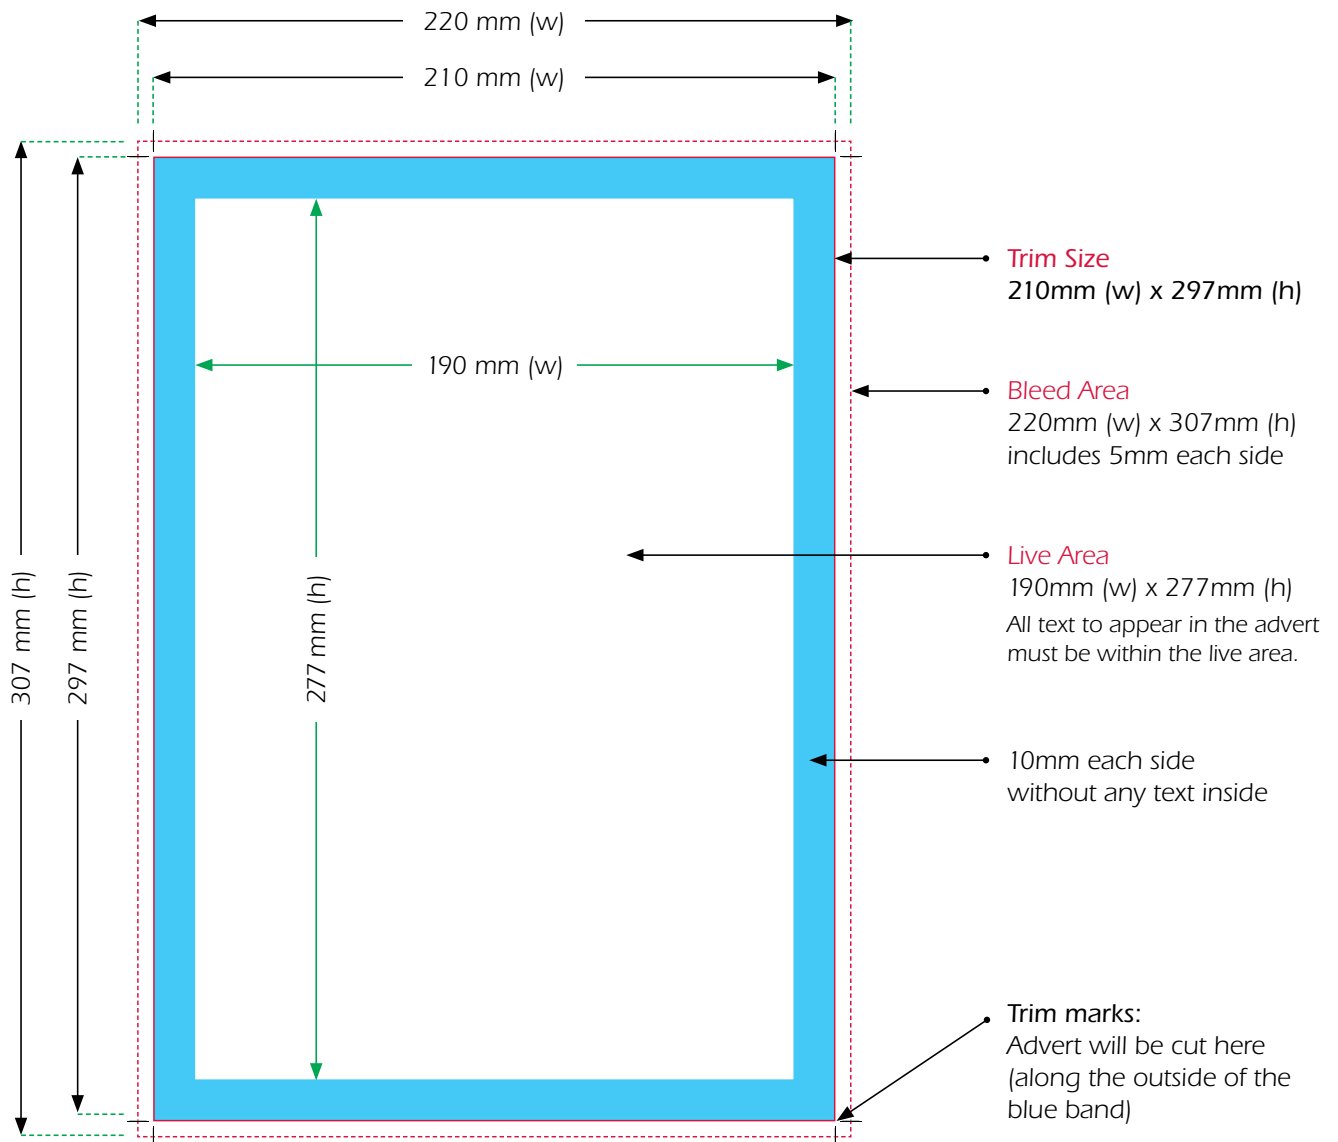

MECHANICAL SPECIFICATIONS FOR ADVERTISEMENTS FOR INSIDE BACK COVER

Colour Information:

Colours: 4 colour Print (full colour) - No pantone colour

File Format:

PDF File in High Resolution (Press Quality, Optimal..) with embedded all font.

EXAMPLE OF LAYOUT

Respect from mechanical specifications

10mm each side without any text inside

No respect from mechanical specifications

10mm each side without any text inside