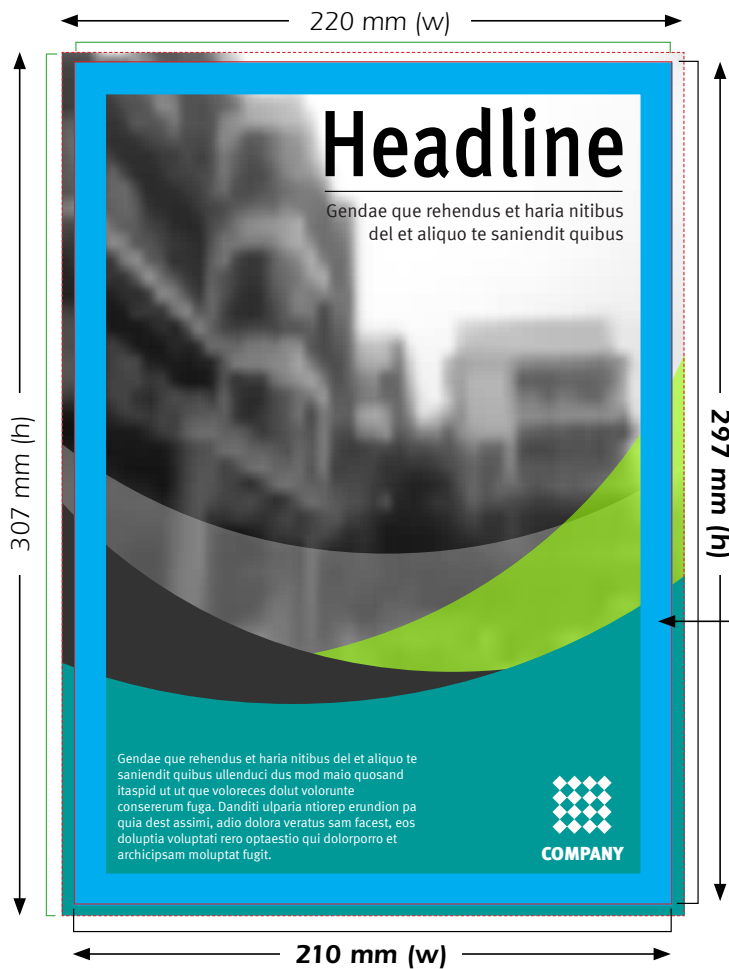

MECHANICAL SPECIFICATIONS FOR ADVERTISEMENTS FOR INSIDE BACK COVER

Colour Information:

Colours: 4 colour Print (full colour) - No pantone colour

File Format:

PDF File in High Resolution (Press Quality, Optimal..) with embedded all font.

EXAMPLE OF LAYOUT

Respect from mechanical specifications

10mm each side without any text inside

No respect from mechanical specifications

10mm each side without any text inside