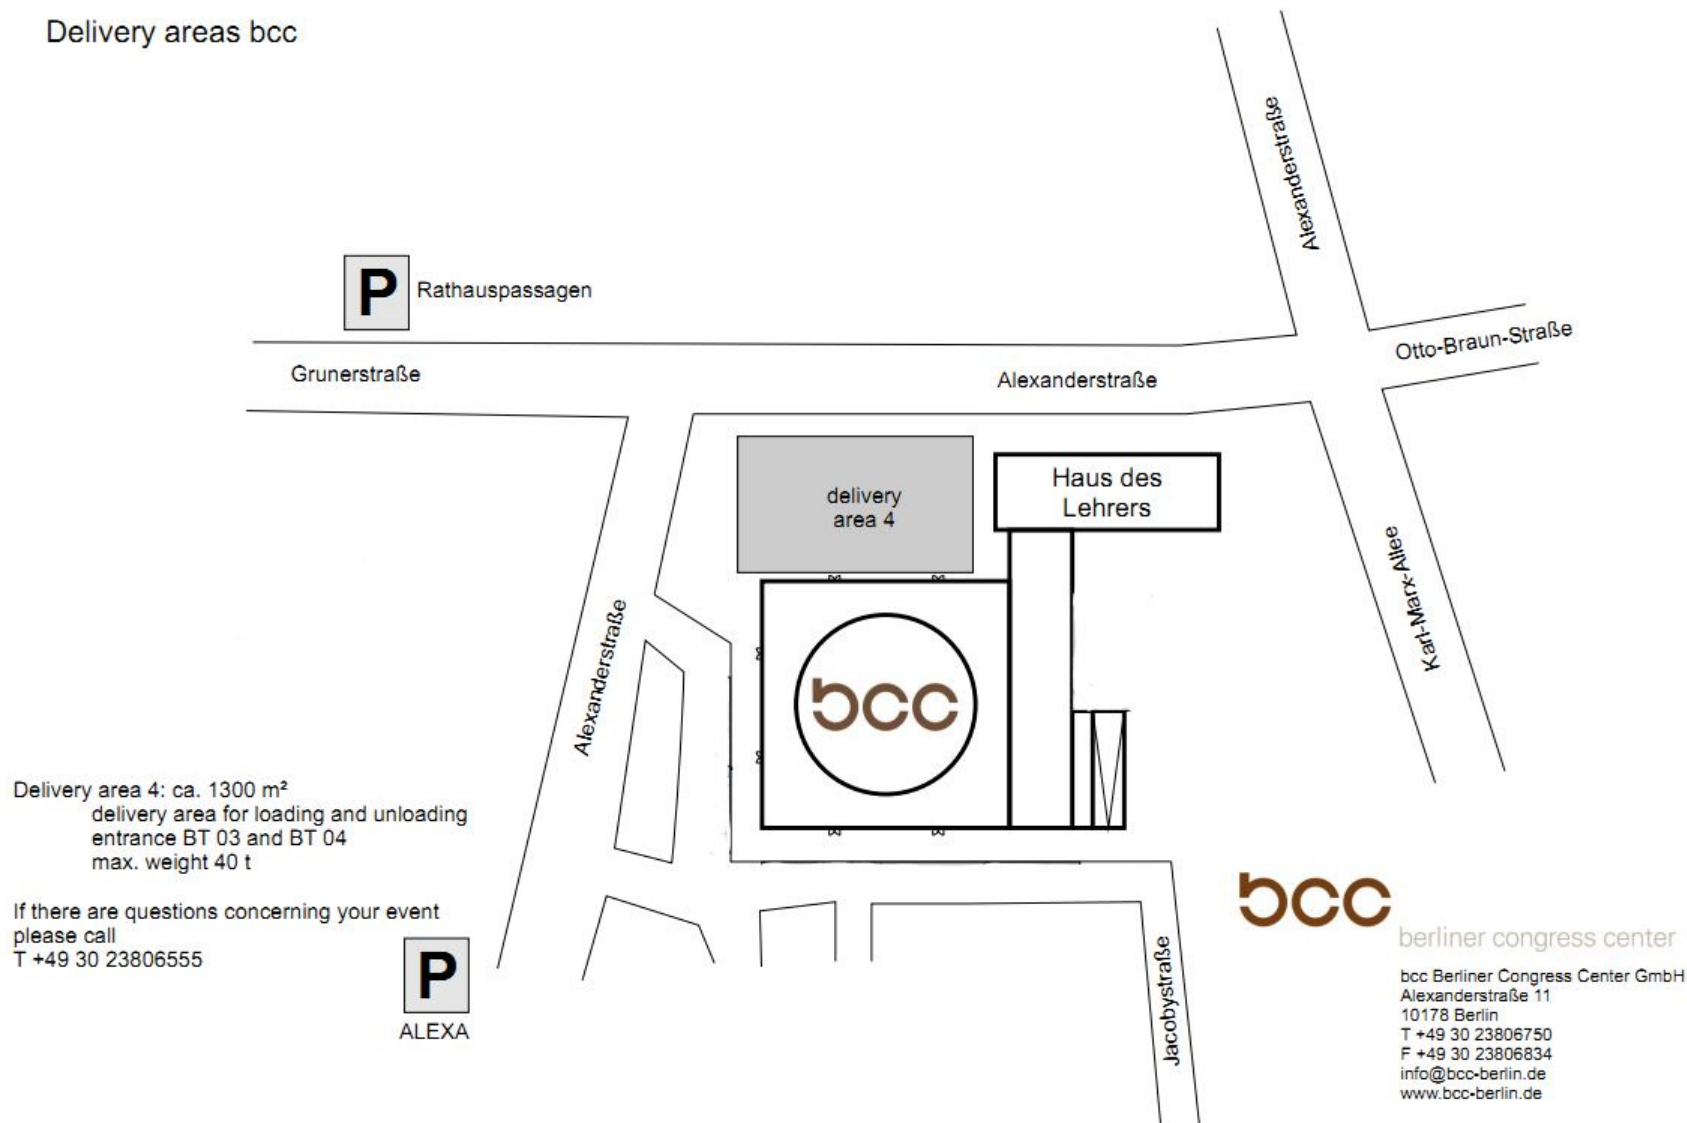

Delivery areas bcc

Delivery area 4: ca. 1300 m²
delivery area for loading and unloading
entrance BT 03 and BT 04
max. weight 40 t

If there are questions concerning your event
please call
T +49 30 23806555