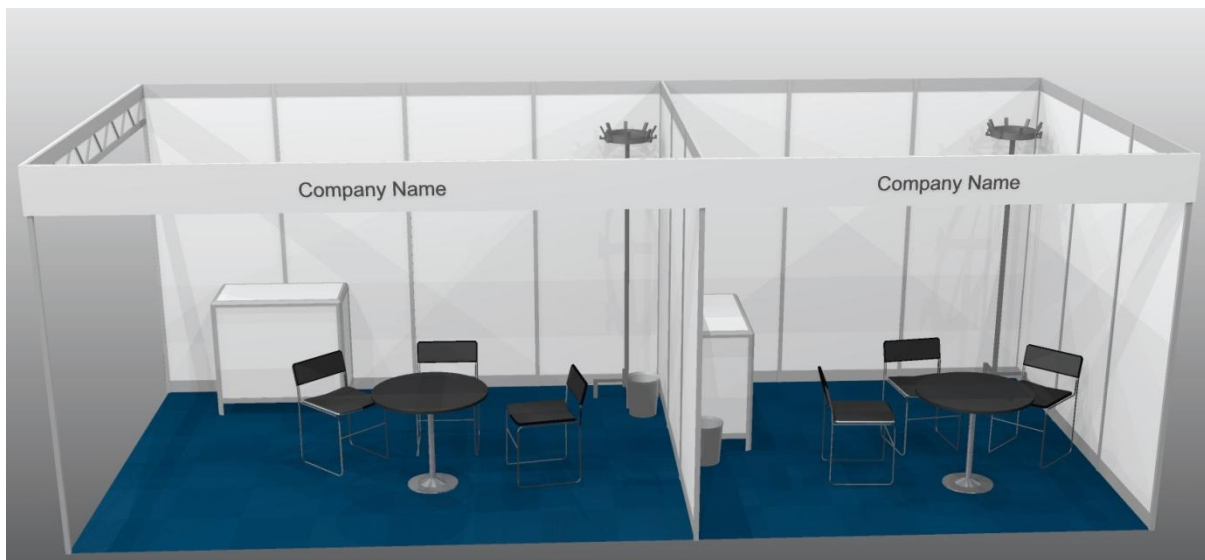

## Shell scheme includes:

- Dark blue escolita carpet tiles including mandatory under floor;
- white shell scheme walls 2.50 meters high;
- closed fascia with company name and stand number;
  - maximum of 20 characters in font Helvetica;
  - corner stand will get the company lettering on both fascia boards;
- 3 expo light spots;
- 2 kW power connection incl consumption and a double wall socket;
- 1 table;
- 3 chairs;
- 1 waste bin;
- 1 lockable desk;
- 1 coat rack;
- daily stand cleaning.

## Available measurements:

- 9 sqm (3 x 3)
- 12 sqm (3 x 4)
- 18 sqm (3 x 6)

Price: **€ 71,50** per sq meter excl VAT for all stand sizes.