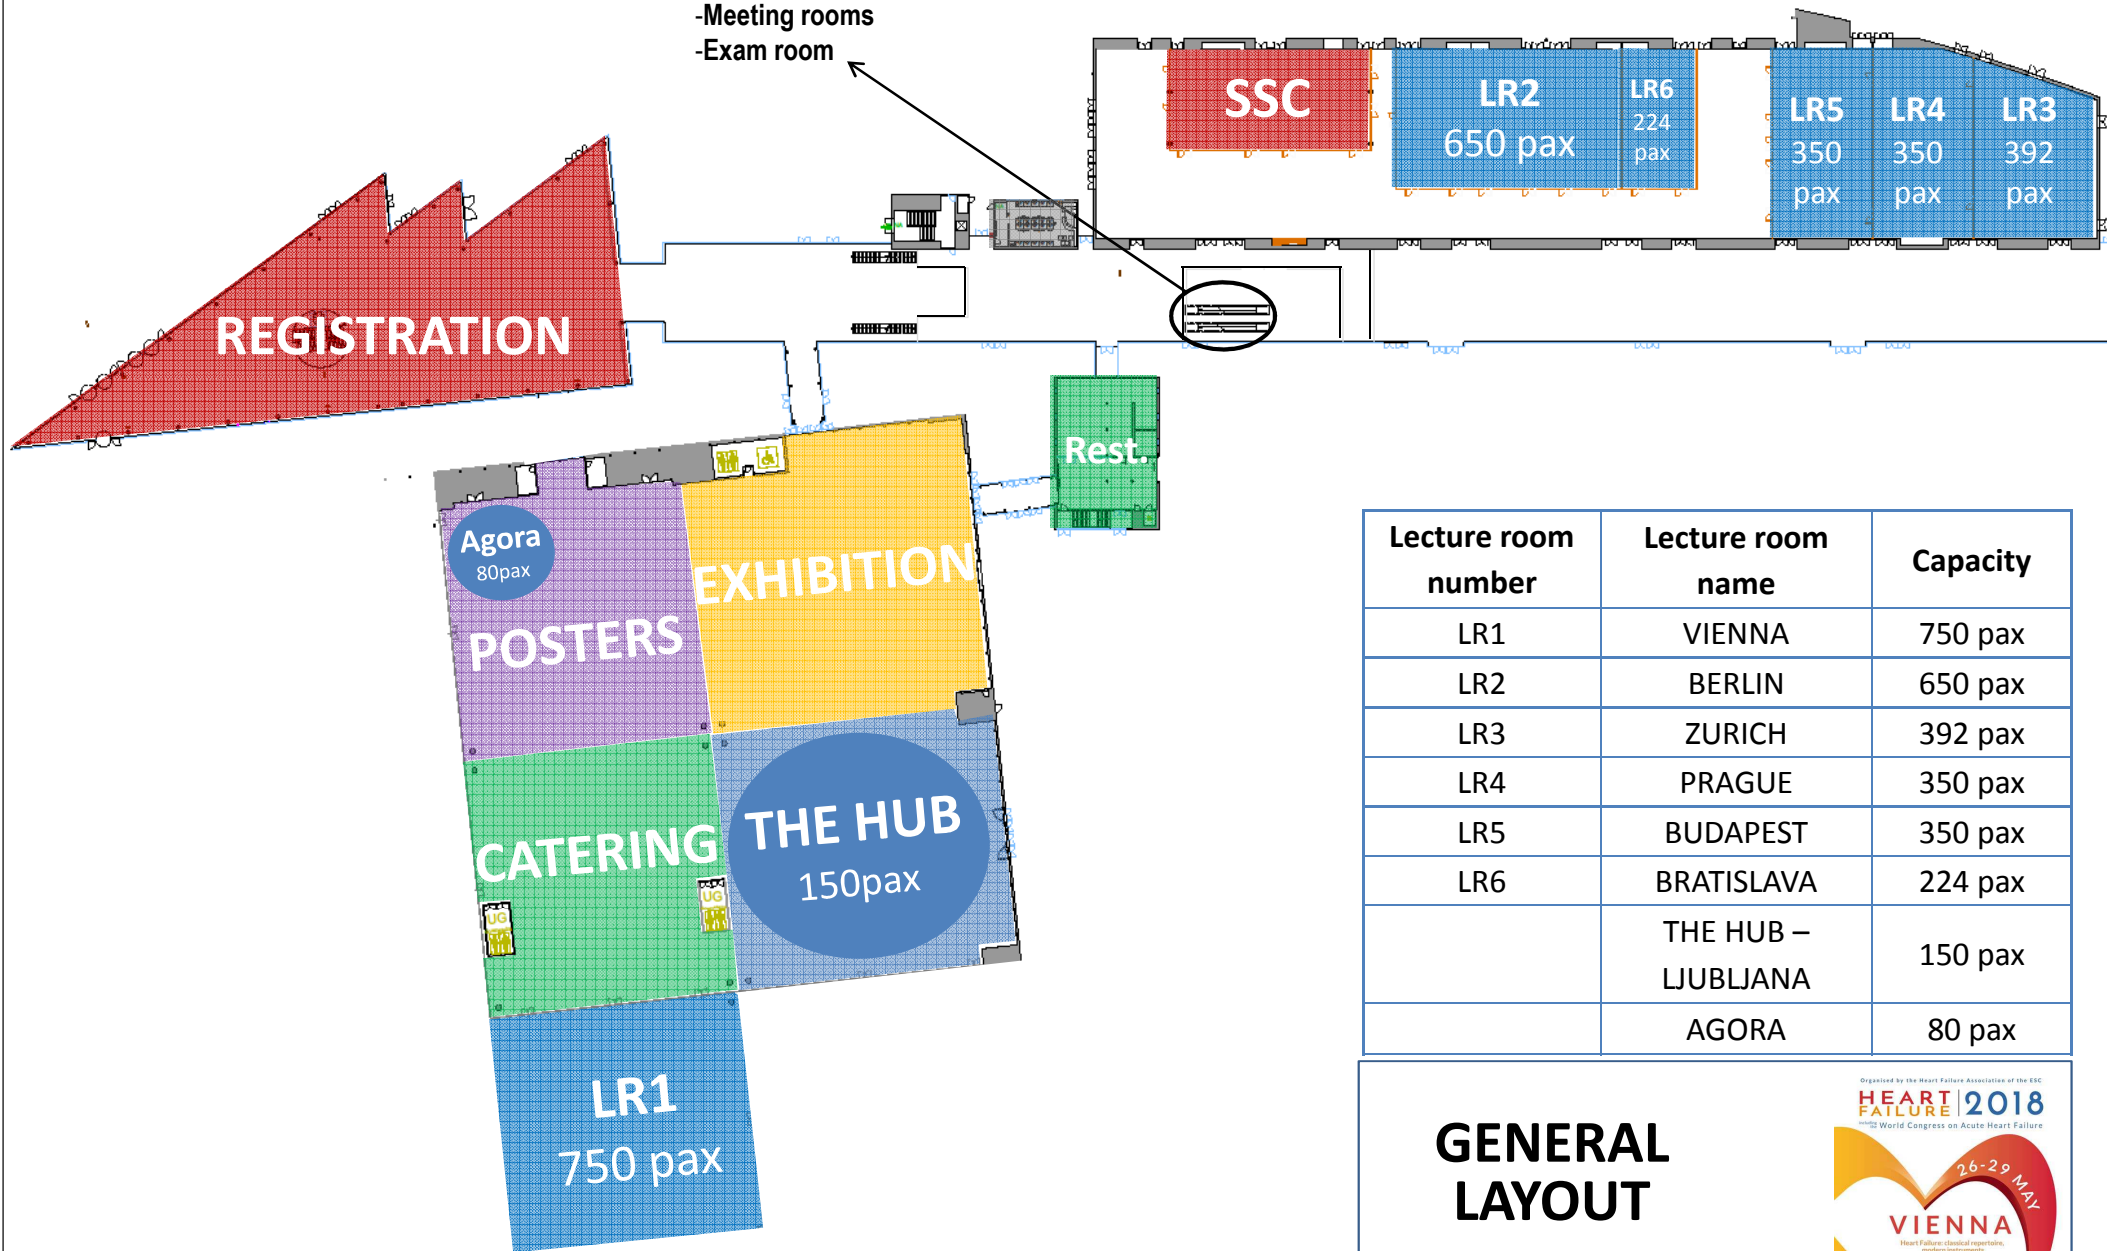

To:
 -Practical tutorials
 -Meeting rooms
 -Exam room

Lecture room number	Lecture room name	Capacity
LR1	VIENNA	750 pax
LR2	BERLIN	650 pax
LR3	ZURICH	392 pax
LR4	PRAGUE	350 pax
LR5	BUDAPEST	350 pax
LR6	BRATISLAVA	224 pax
	THE HUB – LJUBLJANA	150 pax
	AGORA	80 pax

GENERAL LAYOUT
 -
Ground floor

GENERAL LAYOUT - 1st floor