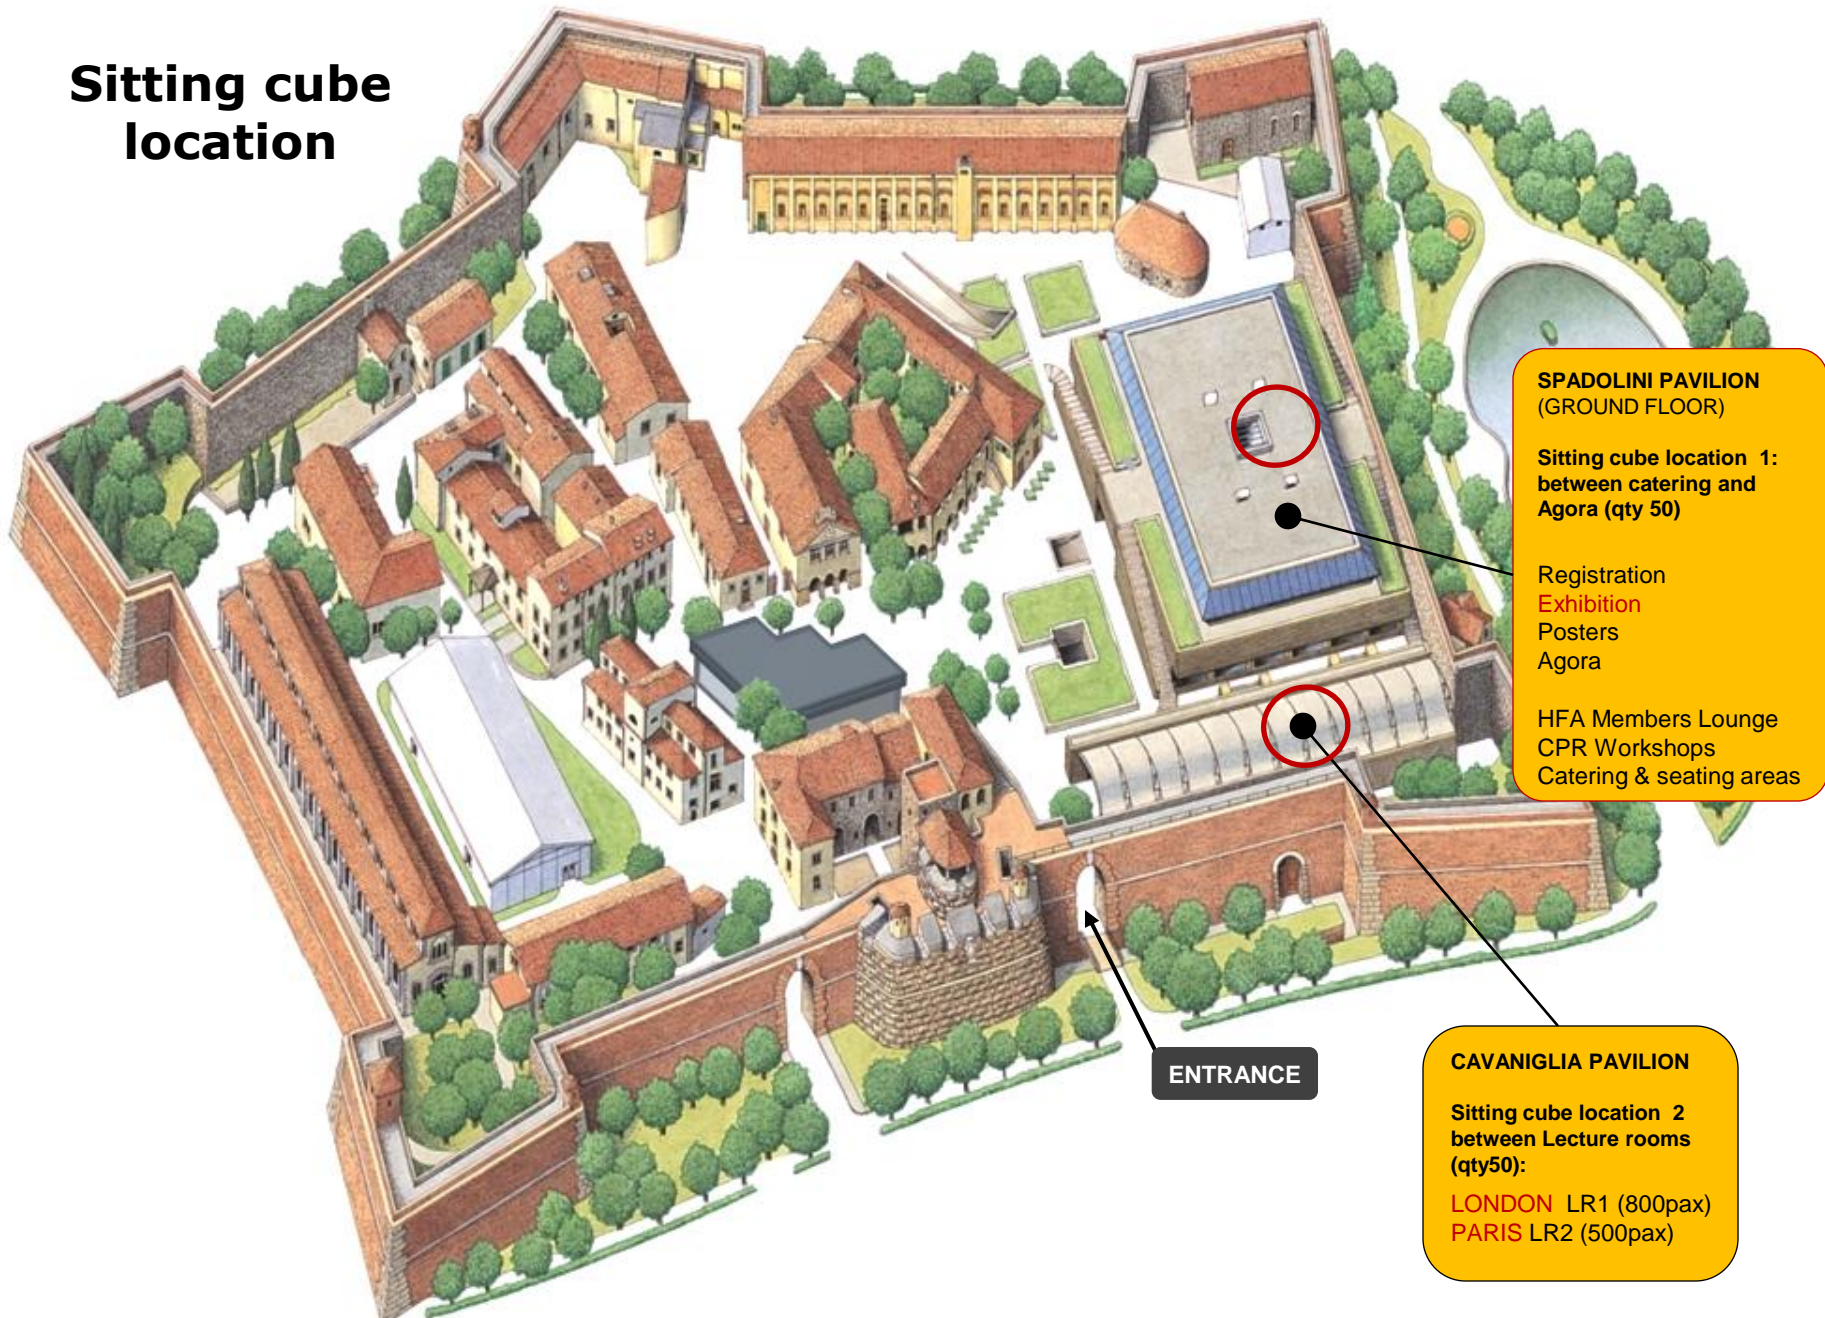

Sitting cube location

SPADOLINI PAVILION
(GROUND FLOOR)

Sitting cube location 1:
between catering and
Agora (qty 50)

Registration
Exhibition
Posters
Agora

HFA Members Lounge
CPR Workshops
Catering & seating areas

ENTRANCE

CAVANIGLIA PAVILION

Sitting cube location 2
between Lecture rooms
(qty50):

LONDON LR1 (800pax)
PARIS LR2 (500pax)