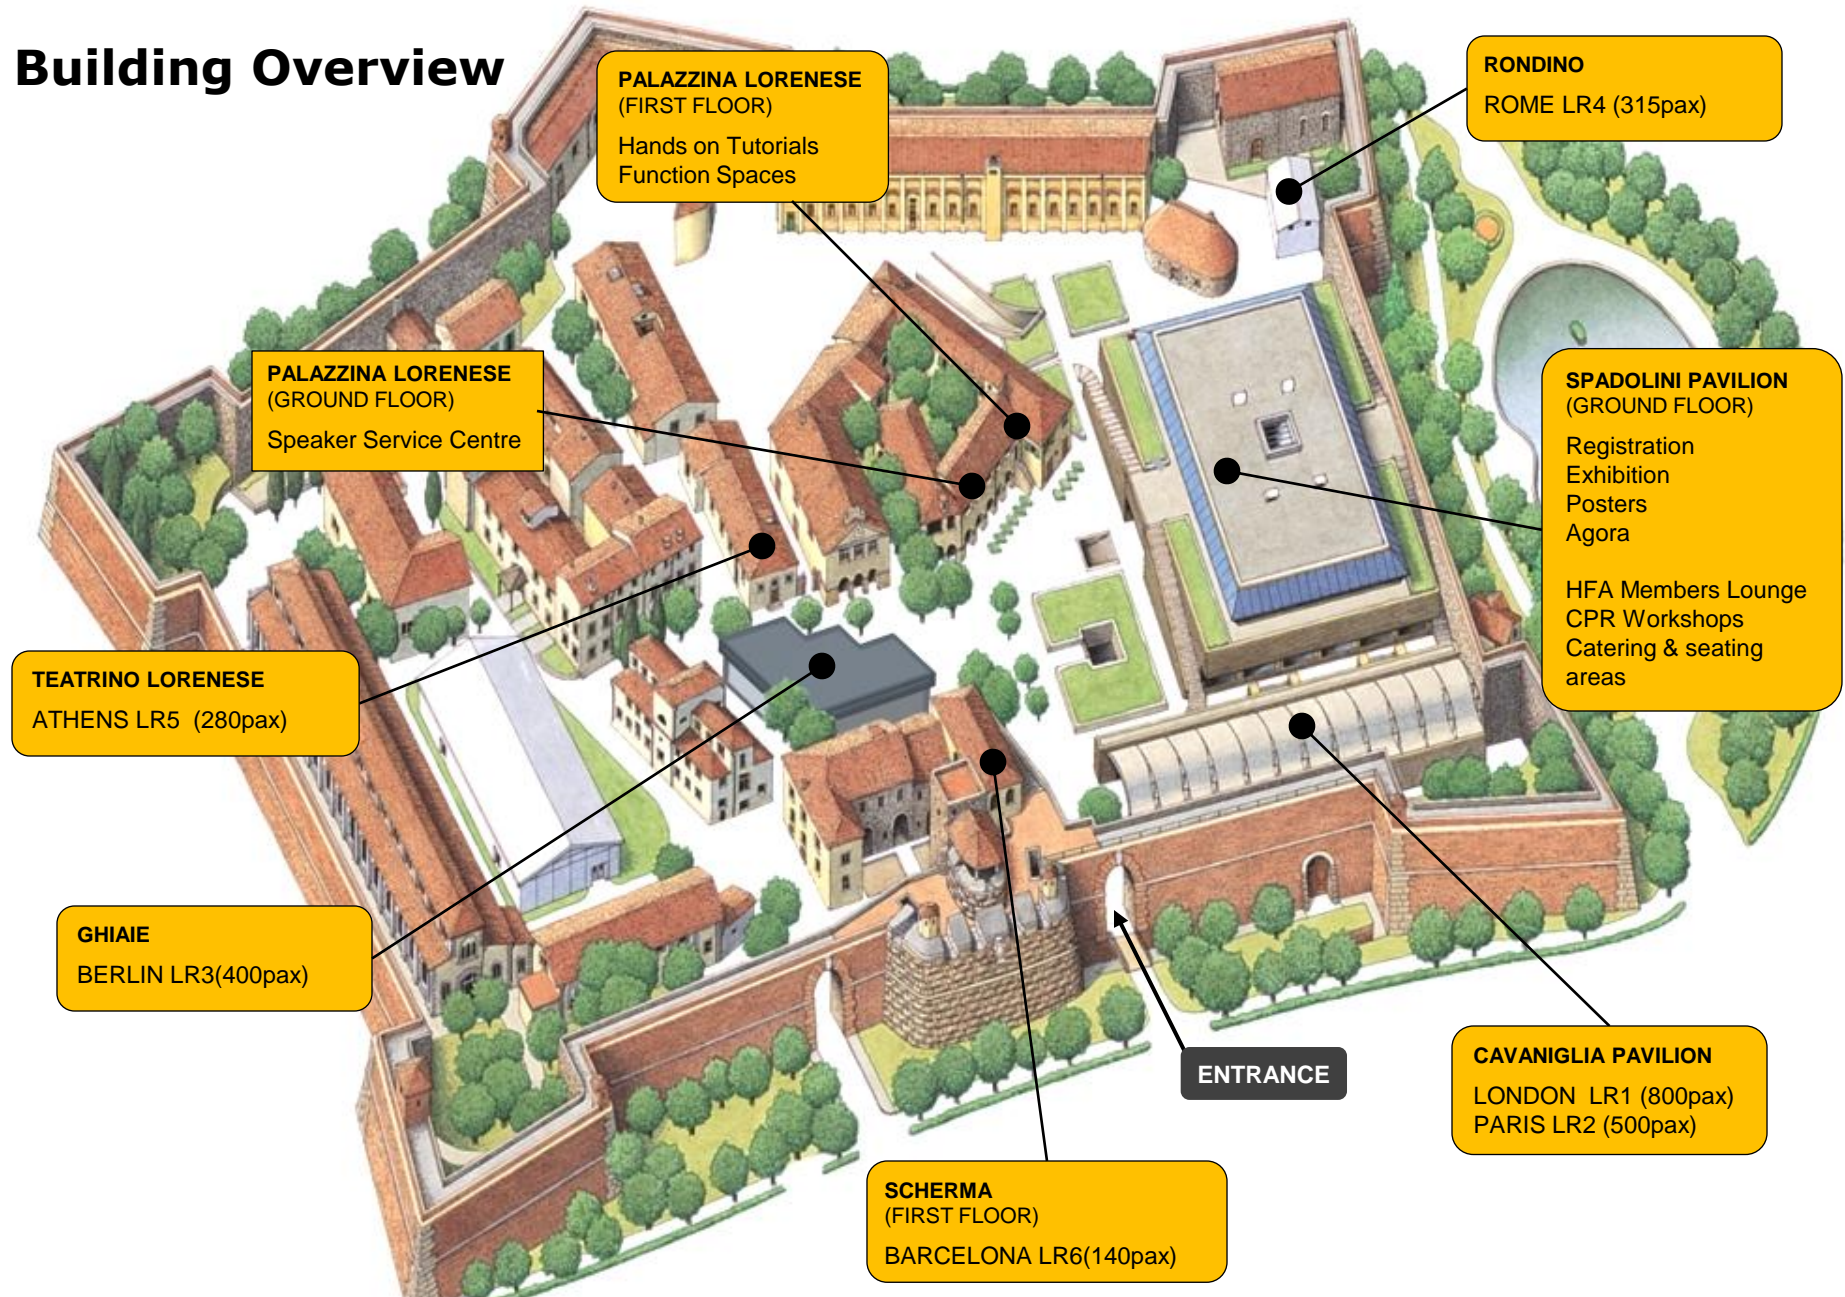

Heart Failure:
state of the art

www.escardio.org/HFA

#heartfailure2016

HEART FAILURE
ASSOCIATION
OF THE ESC

EUROPEAN
SOCIETY OF
CARDIOLOGY®

21-24 May
Florence
Italy

Sitting Cube information

High Density foam cube: 24 kg/m³ en 65 kpa
Fabric over foam in polyester 240 gr extensible
(machine wash) with zipper
Size: 48cm x 48cm x 48cm
Impression quadric on 5 cube sides

Building Overview

PALAZZINA LORENESE (FIRST FLOOR)
Hands on Tutorials
Function Spaces

RONDINO
ROME LR4 (315pax)

PALAZZINA LORENESE (GROUND FLOOR)
Speaker Service Centre

SPADOLINI PAVILION (GROUND FLOOR)
Registration
Exhibition
Posters
Agora

ENTRANCE

CAVANIGLIA PAVILION

Sitting cube location 2
between Lecture rooms
(qty50):

LONDON LR1 (800pax)
PARIS LR2 (500pax)

Sitting cubes location 1 detail: