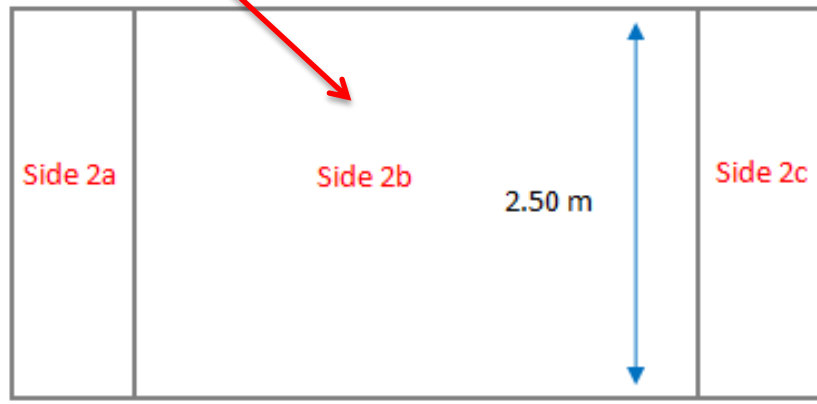

# Entrance: Double lobby stand

- The dimension for your visual is 5m wide x 2.5m height for each
- The sides/depth of the stand can be covered with your visual on 67cm to harmonise
- Qty: 2 units
- Please send pdf. or eps. files
- Please specify if the visual is for lobby stand n°1 or n°2

side

# Stickers on stair kickboard

- Dimensions (cm):  
328(w) x 15\*(h)

There are 10 staircases each side  
Each stair is 3.28m wide by  
0.15 m height

- Qty: 2 staircases
- Please send pdf. or eps. files

Please specify if the visual is for the staircase n°1 or n°2