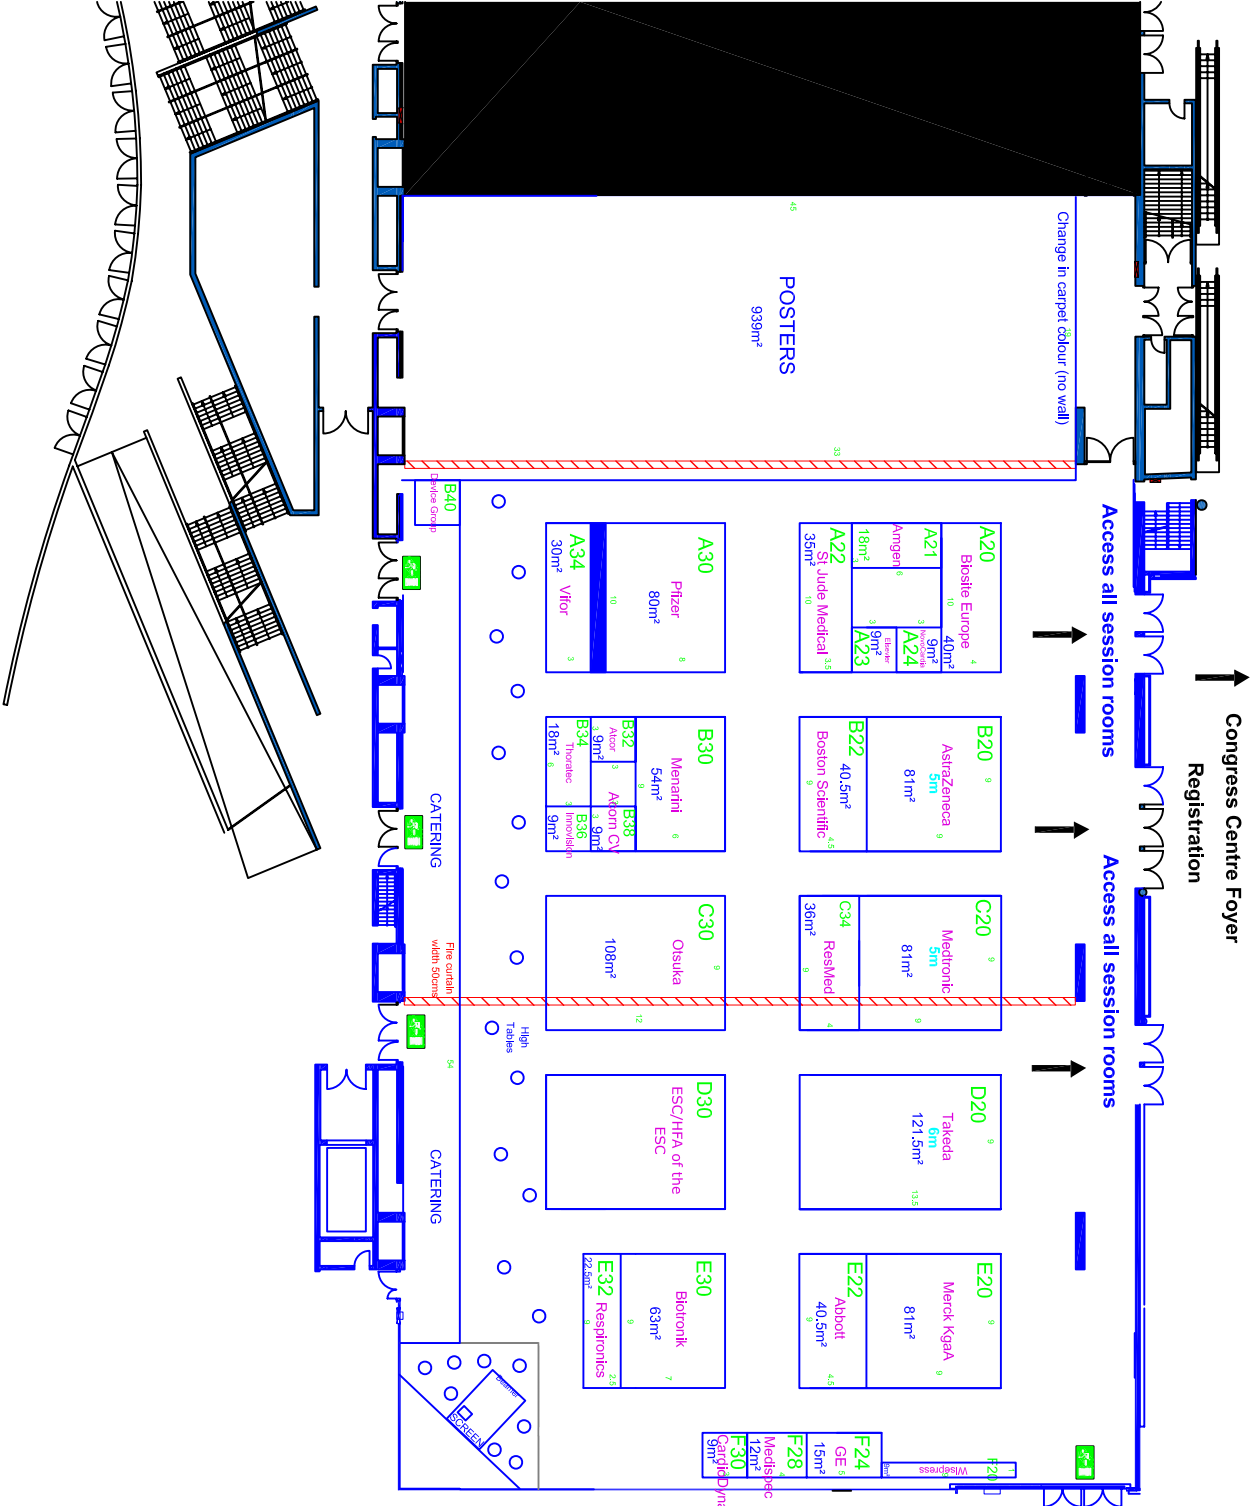

Heart Failure Congress 2007

9 - 12 June x Hamburg, Germany x Exhibition Floorplan

- Key:**
- Height 6m
 - Height limitation (3.5m)
 - Emergency Exit
 - Fire Extinguisher
 - Doorway open for delegates during Congress (other doors may be closed)
 - Catering
 - Morning + afternoon coffee served
 - Lunch on Sunday + Monday