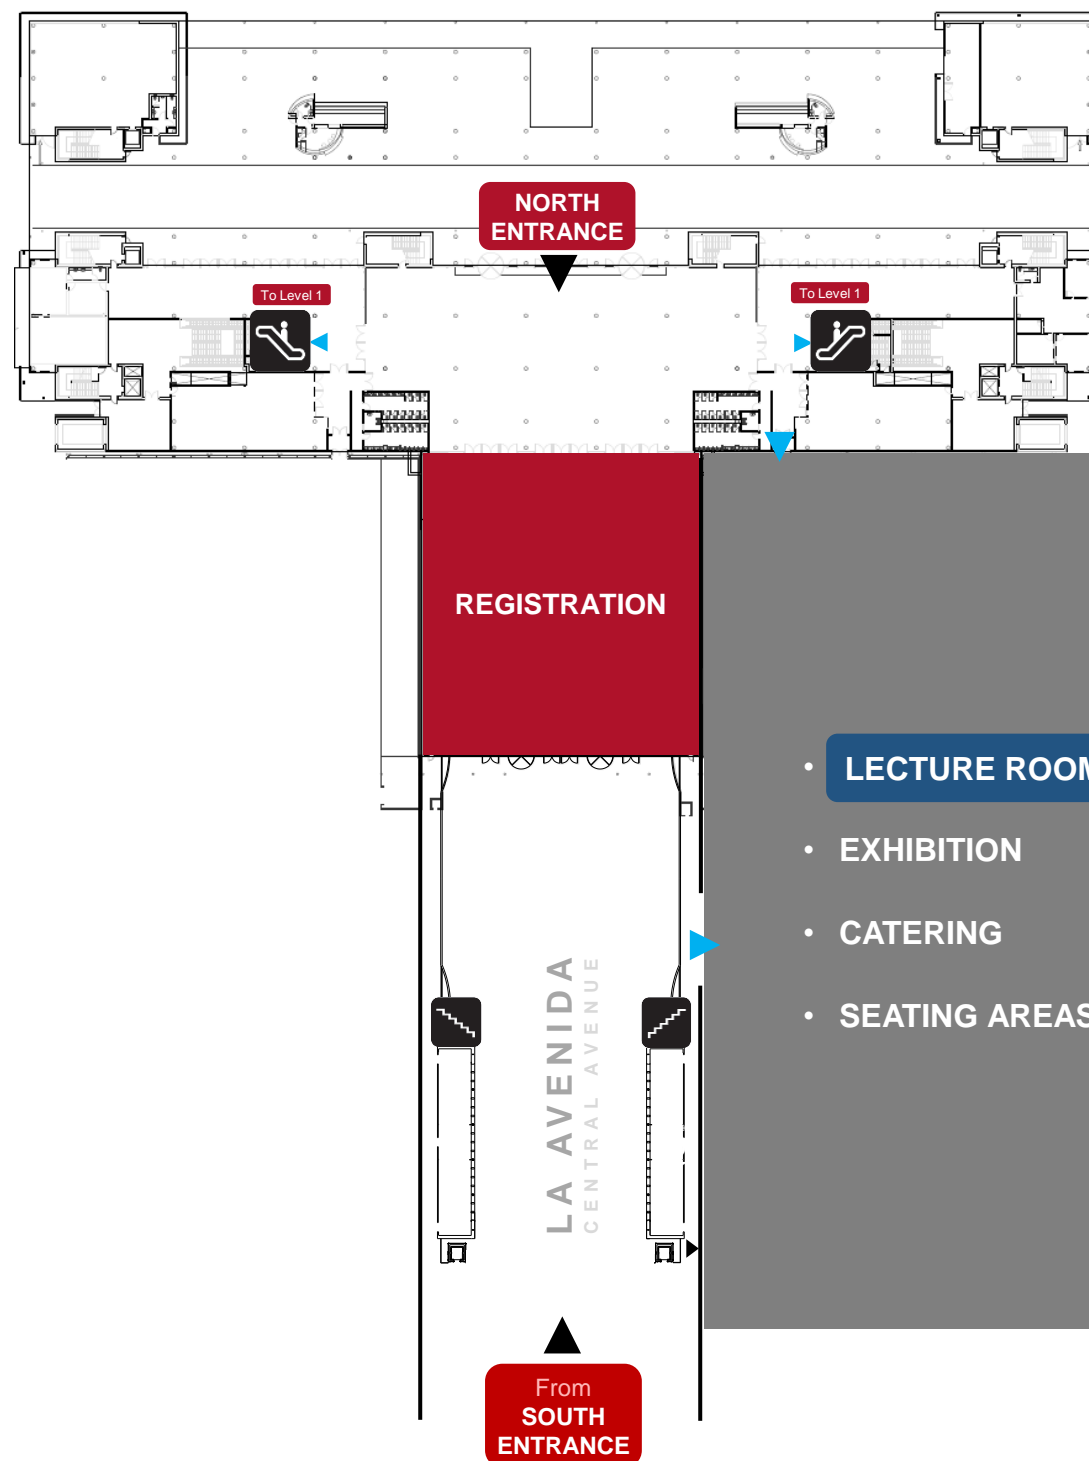

Heart Failure 2022

BUILDING OVERVIEW

LEVEL 1

LEVEL 0

- LECTURE ROOM 1 500
- EXHIBITION
- CATERING
- SEATING AREAS