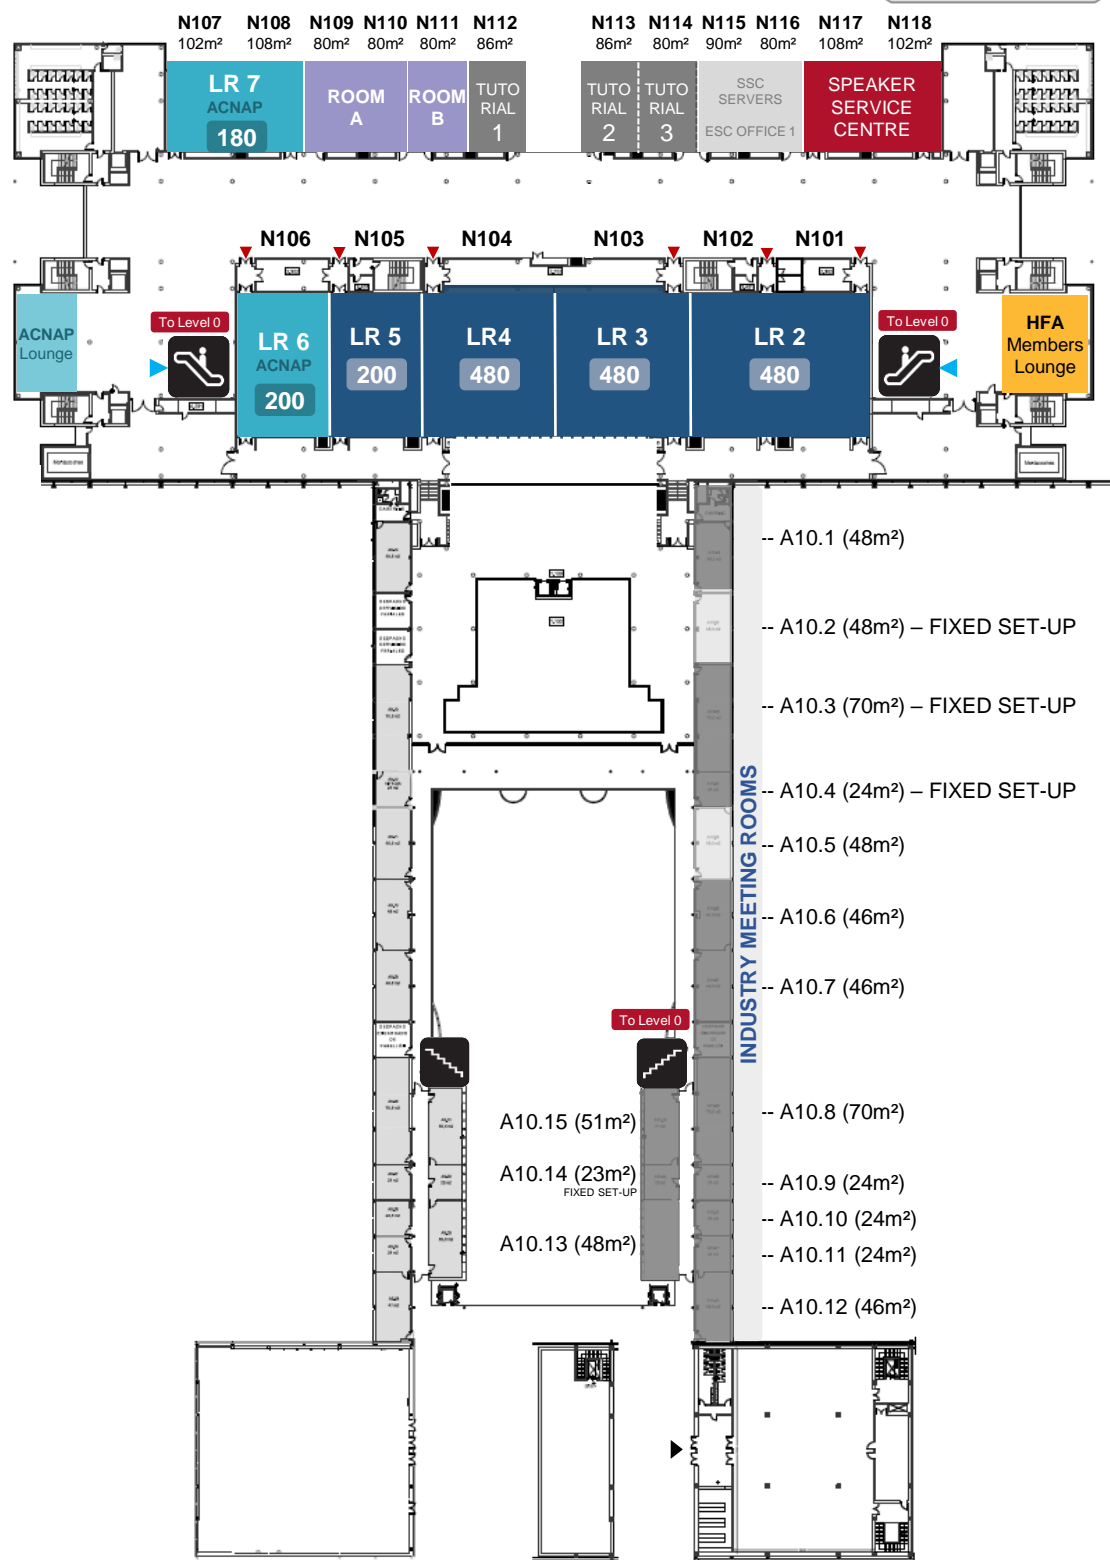

Heart Failure 2022

BUILDING OVERVIEW

LEVEL 1

LEVEL 0

- LECTURE ROOM 1 500
- EXHIBITION
- CATERING
- SEATING AREAS