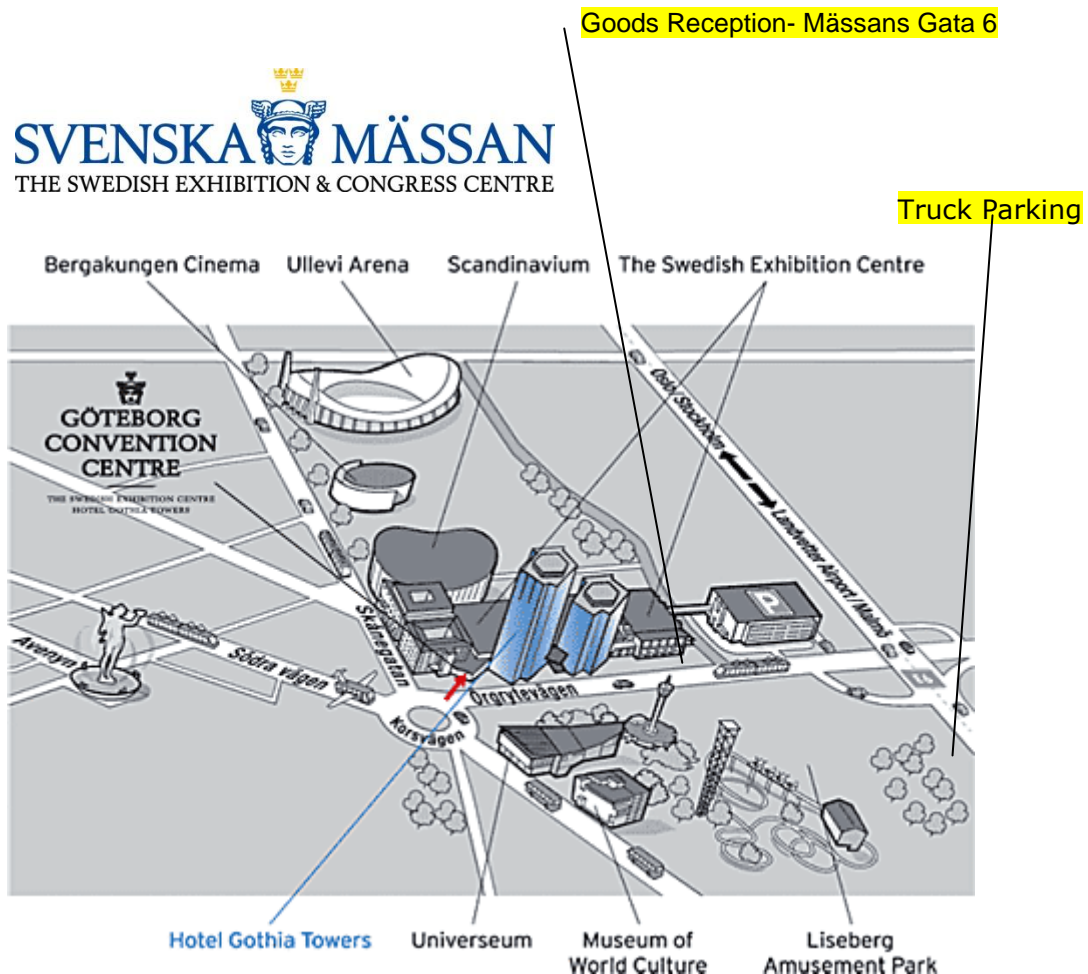

IT IS EASY TO FIND YOUR WAY TO US:

GPS COORDINATE

Lat: N 57° 41' 53.06"

Long: E 11° 59' 20.01"

BY ROAD

E6 / E20 (southbound) and Route 45 (from Karlstad):

When arriving in Gothenburg, turn off at the "Mässan Scandinavium Liseberg" sign. Turn left, then turn right to reach Örgrytevägen. Take the next exit on the right hand side for Svenska Mässan.

E6 / E20 (northbound) and Route 40 (from Borås):

When arriving in Gothenburg, turn off at the "Mässan Scandinavium Liseberg" sign. Turn right at the second exit to reach the Svenska Mässan.

BY RAIL

From Central Station, take tram no 4, 13 or 14 to Korsvägen, opposite the Svenska Mässan. From Brunnsparken (next to the Central Station), take tram no 5.

BY AIR

Airport bus from Landvetter Airport stops at Korsvägen, opposite the Svenska Mässan. Airport bus from Göteborg City Airport (Säve Airport) stops at Nils Ericssonsplatsen / Central Station. Change to tram, see above.