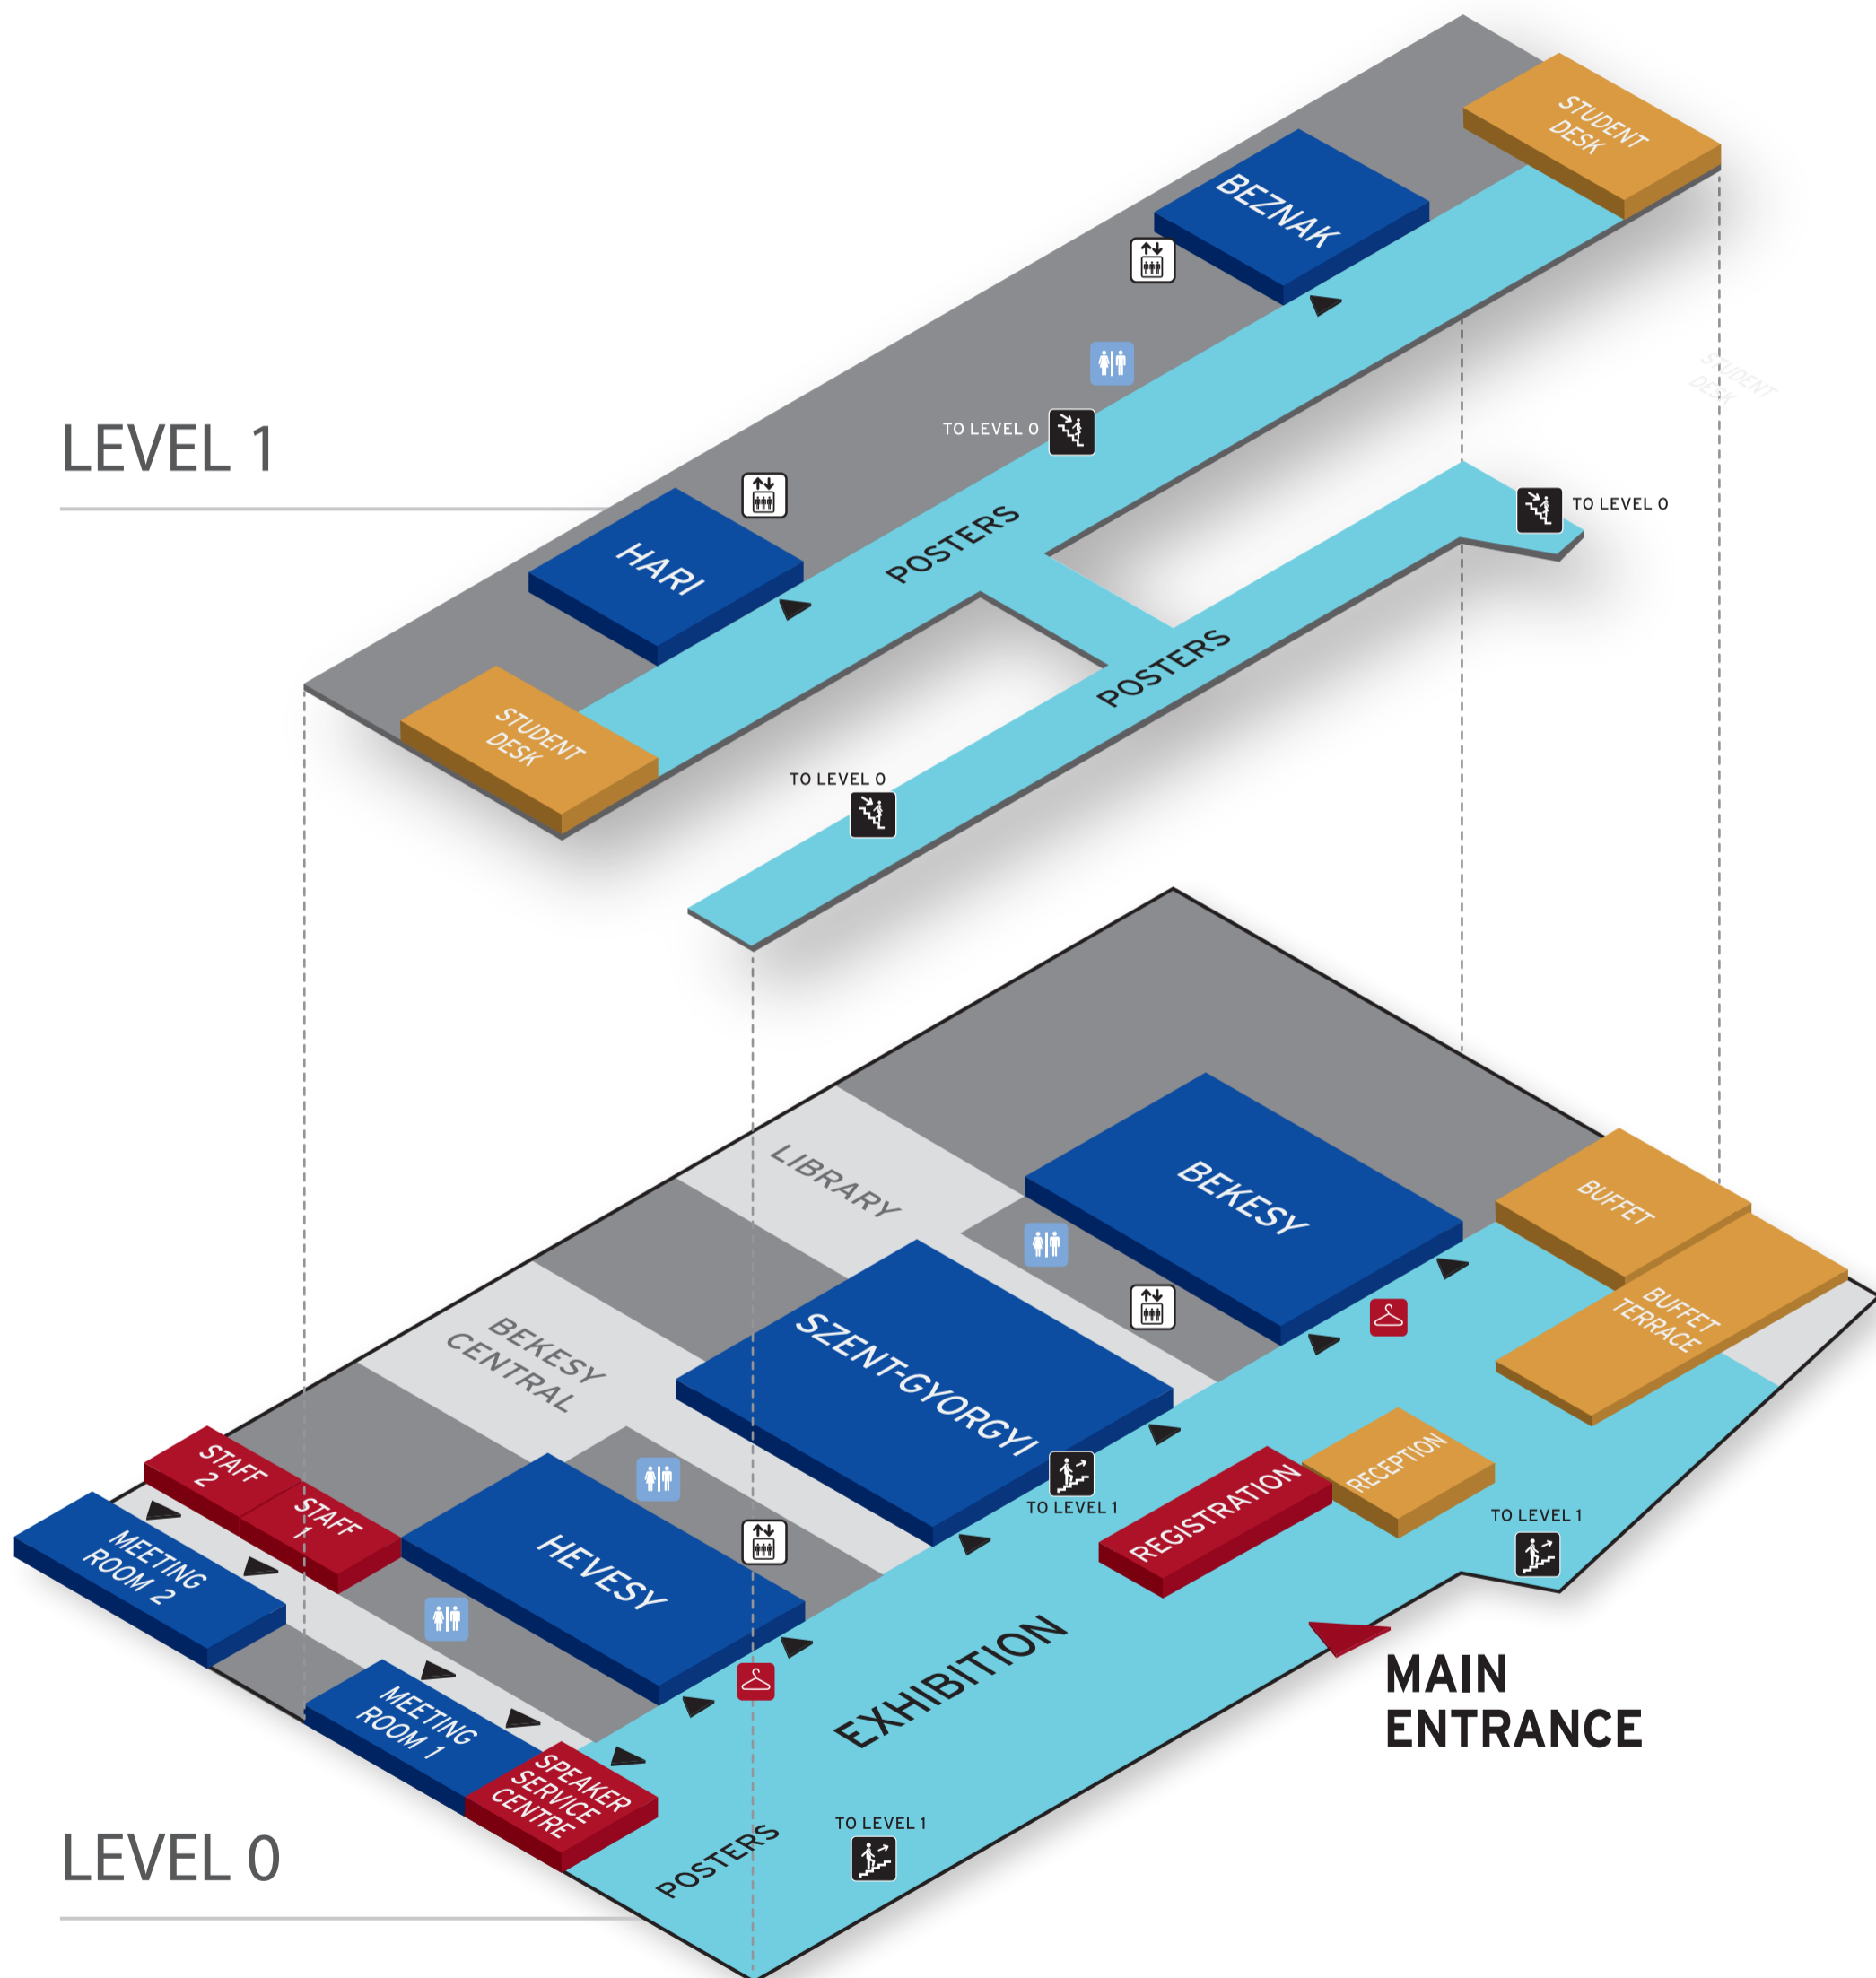

FRONTIERS IN CARDIOVASCULAR BIOMEDICINE

BUILDING OVERVIEW

Congress venue
Semmelweis University - Basic Medical Center
Üllői út 26 - 1085 Budapest