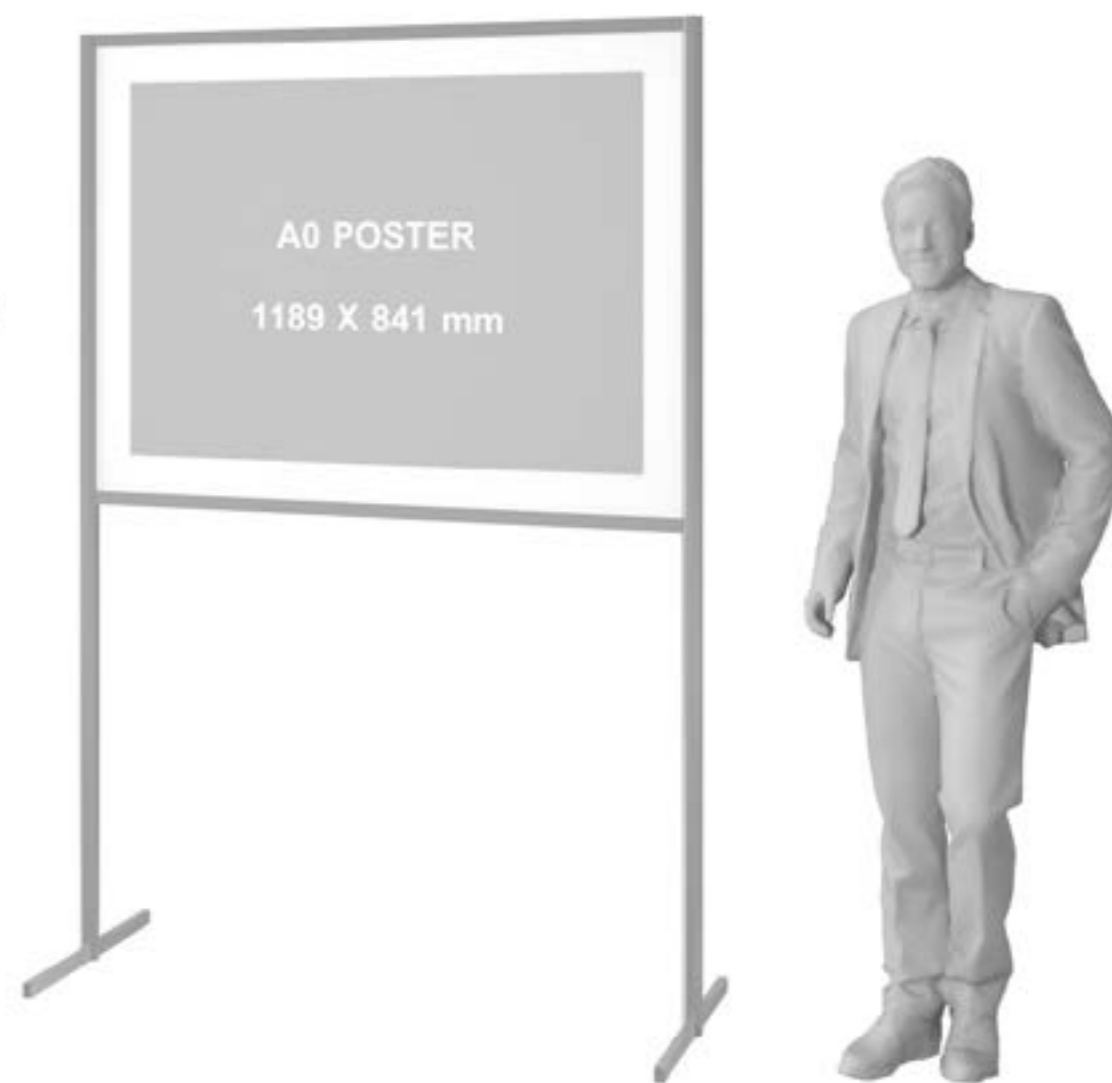

EuroHeartCare 2017

Thursday 18 - Saturday 20, May 2017
Spira Cultural Center
Jönköping, Sweden

BOARD SIZE
950 X 2050 mm

D. STAND-ALONE-WALL

Price: 690 SEK
Price: A0 printed poster 350 SEK/psc

BOARD SIZE
1360 X 1010 mm

E. STAND-ALONE-WALL

Price: 690 SEK
Price: A0 printed poster 350 SEK/psc

Optional accessories

F. CHAIR MILANO

Price: 200 SEK/psc

White/chrome

Overall: H 81 cm
W 51 cm
D 45 cm
Seat: 44 cm

G. TABLE ROUND

Price: 500 SEK/psc

White/chrome

Overall: H 70 cm
Ø 90 cm

H. TABLE RECTANGULAR

Price: 700 SEK/psc

White/grey

Overall: H 70 cm
W 150 cm
D 75 cm

I. HIGH STOOL COSMOS

Price: 450 SEK/psc

Black/chrome

Overall: H 85/63 cm
W 43 cm
D 46 cm
Seat: 85/63 cm

J. POUF

Price: 500 SEK/psc

Black

Overall: H 44 cm
Ø 38 cm

K. TV SCREEN