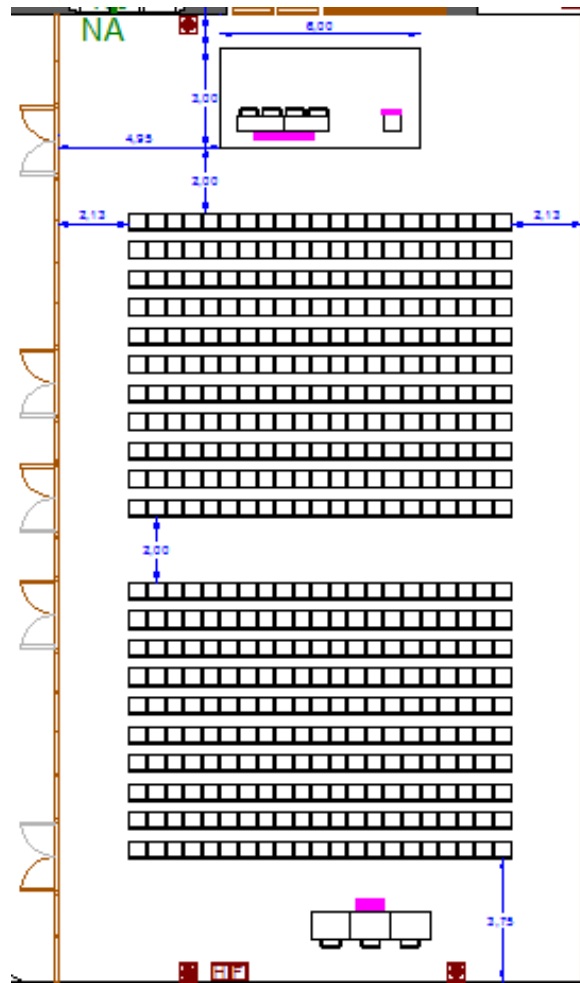

# Lecture Rooms at EuroEcho-Imaging 2014

1. Room Name: **LR7 MAHLER** Capacity: **100 pax**

2. Room Name: **LR6 PLEYEL** Capacity: **190 pax**

3. Room Name: **LR5 HAYDN** Capacity: **435 pax**

4. Room Name: **LR4 STRAUSS** Capacity: **435 pax**

5. Room Name: **LR3 MOZART** Capacity: **440 pax**

6. Room Name: **LR2 SCHUBERT** Capacity: **650 pax**