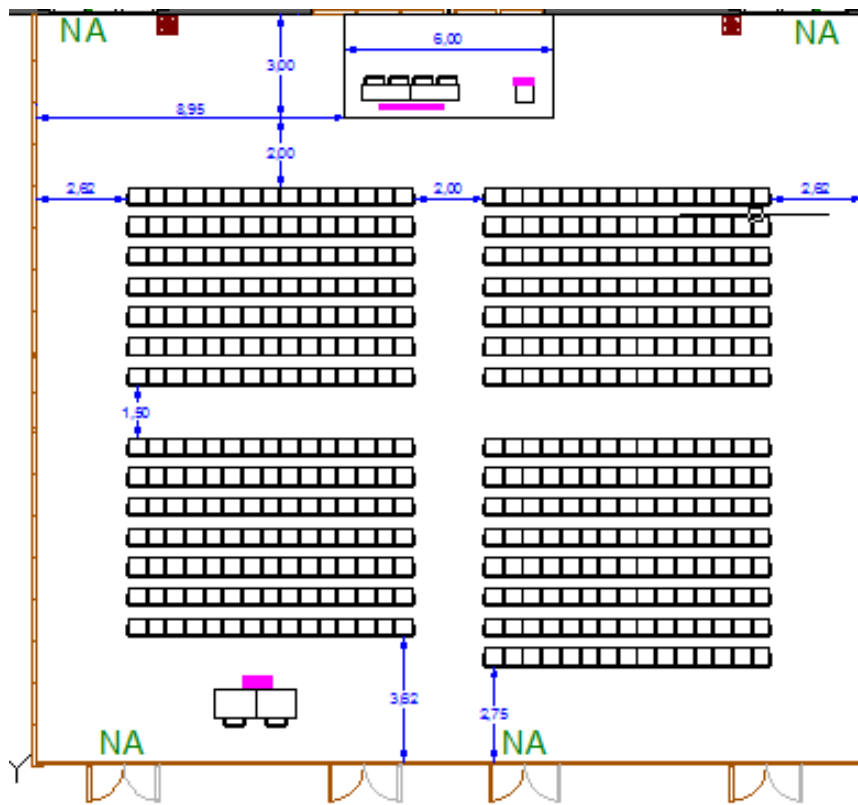

# Lecture Rooms at EuroEcho-Imaging 2014

1. Room Name: **LR7 MAHLER** Capacity: **100 pax**

2. Room Name: **LR6 PLEYEL** Capacity: **190 pax**

3. Room Name: **LR5 HAYDN** Capacity: **435 pax**

4. Room Name: **LR4 STRAUSS** Capacity: **435 pax**

5. Room Name: **LR3 MOZART** Capacity: **440 pax**

6. Room Name: **LR2 SCHUBERT** Capacity: **650 pax**