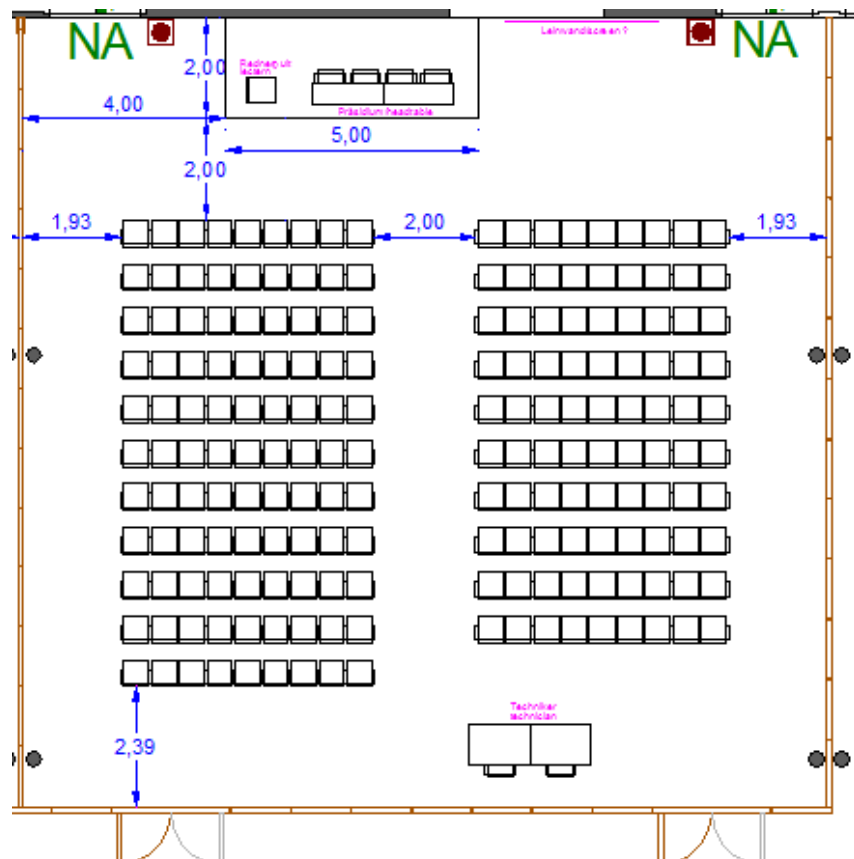

# Lecture Rooms at EuroEcho-Imaging 2014

1. Room Name: **LR7 MAHLER** Capacity: **100 pax**

2. Room Name: **LR6 PLEYEL** Capacity: **190 pax**

3. Room Name: **LR5 HAYDN** Capacity: **435 pax**

4. Room Name: **LR4 STRAUSS** Capacity: **435 pax**

5. Room Name: **LR3 MOZART** Capacity: **440 pax**

6. Room Name: **LR2 SCHUBERT** Capacity: **650 pax**