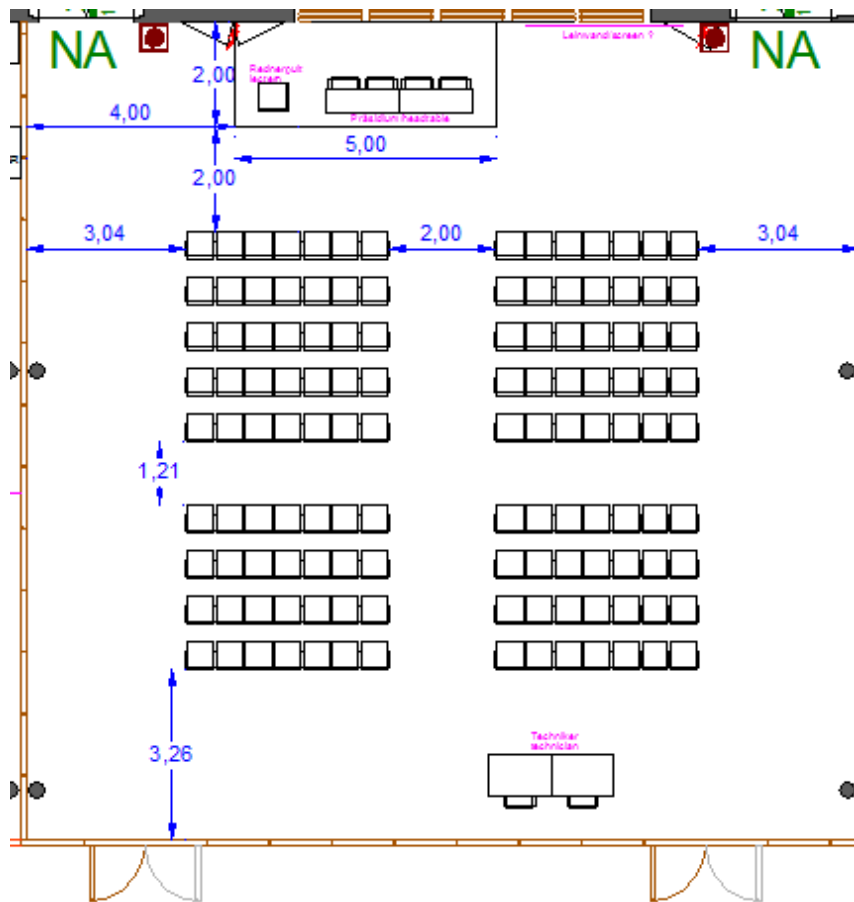

# Lecture Rooms at EuroEcho-Imaging 2014

1. Room Name: **LR7 MAHLER** Capacity: **100 pax**

2. Room Name: **LR6 PLEYEL** Capacity: **190 pax**

3. Room Name: **LR5 HAYDN** Capacity: **435 pax**

4. Room Name: **LR4 STRAUSS** Capacity: **435 pax**

5. Room Name: **LR3 MOZART** Capacity: **440 pax**

6. Room Name: **LR2 SCHUBERT** Capacity: **650 pax**