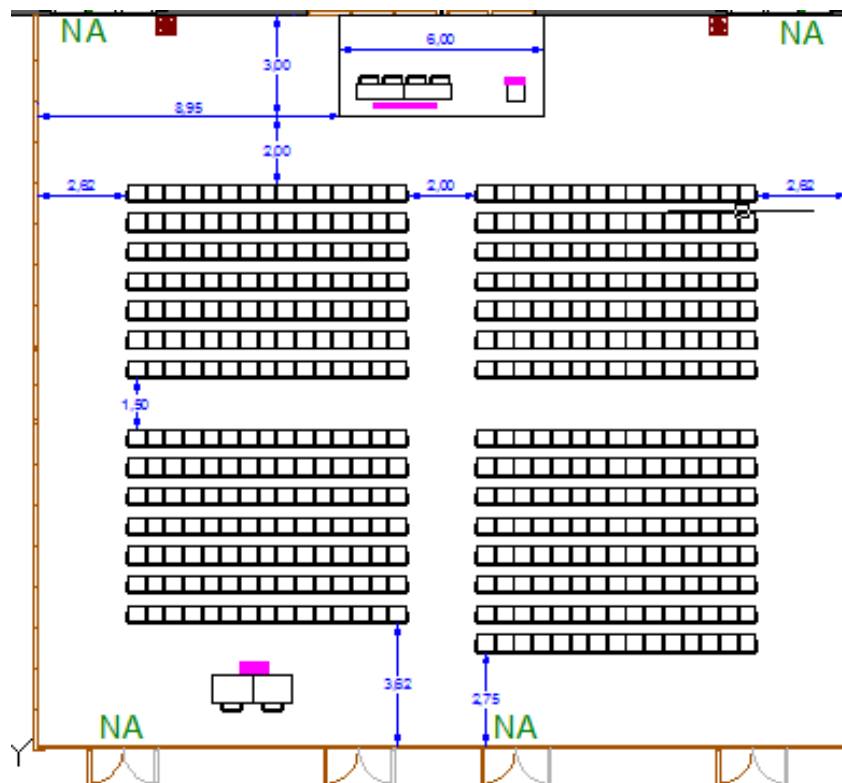

# Lecture Rooms at EuroEcho-Imaging 2014

1. Room Name: **LR7 MAHLER** Capacity: **100 pax**

2. Room Name: **LR6 PLEYEL** Capacity: **190 pax**

3. Room Name: **LR5 HAYDN** Capacity: **435 pax**

4. Room Name: **LR4 STRAUSS** Capacity: **435 pax**

5. Room Name: **LR3 MOZART** Capacity: **440 pax**

6. Room Name: **LR2 SCHUBERT** Capacity: **650 pax**