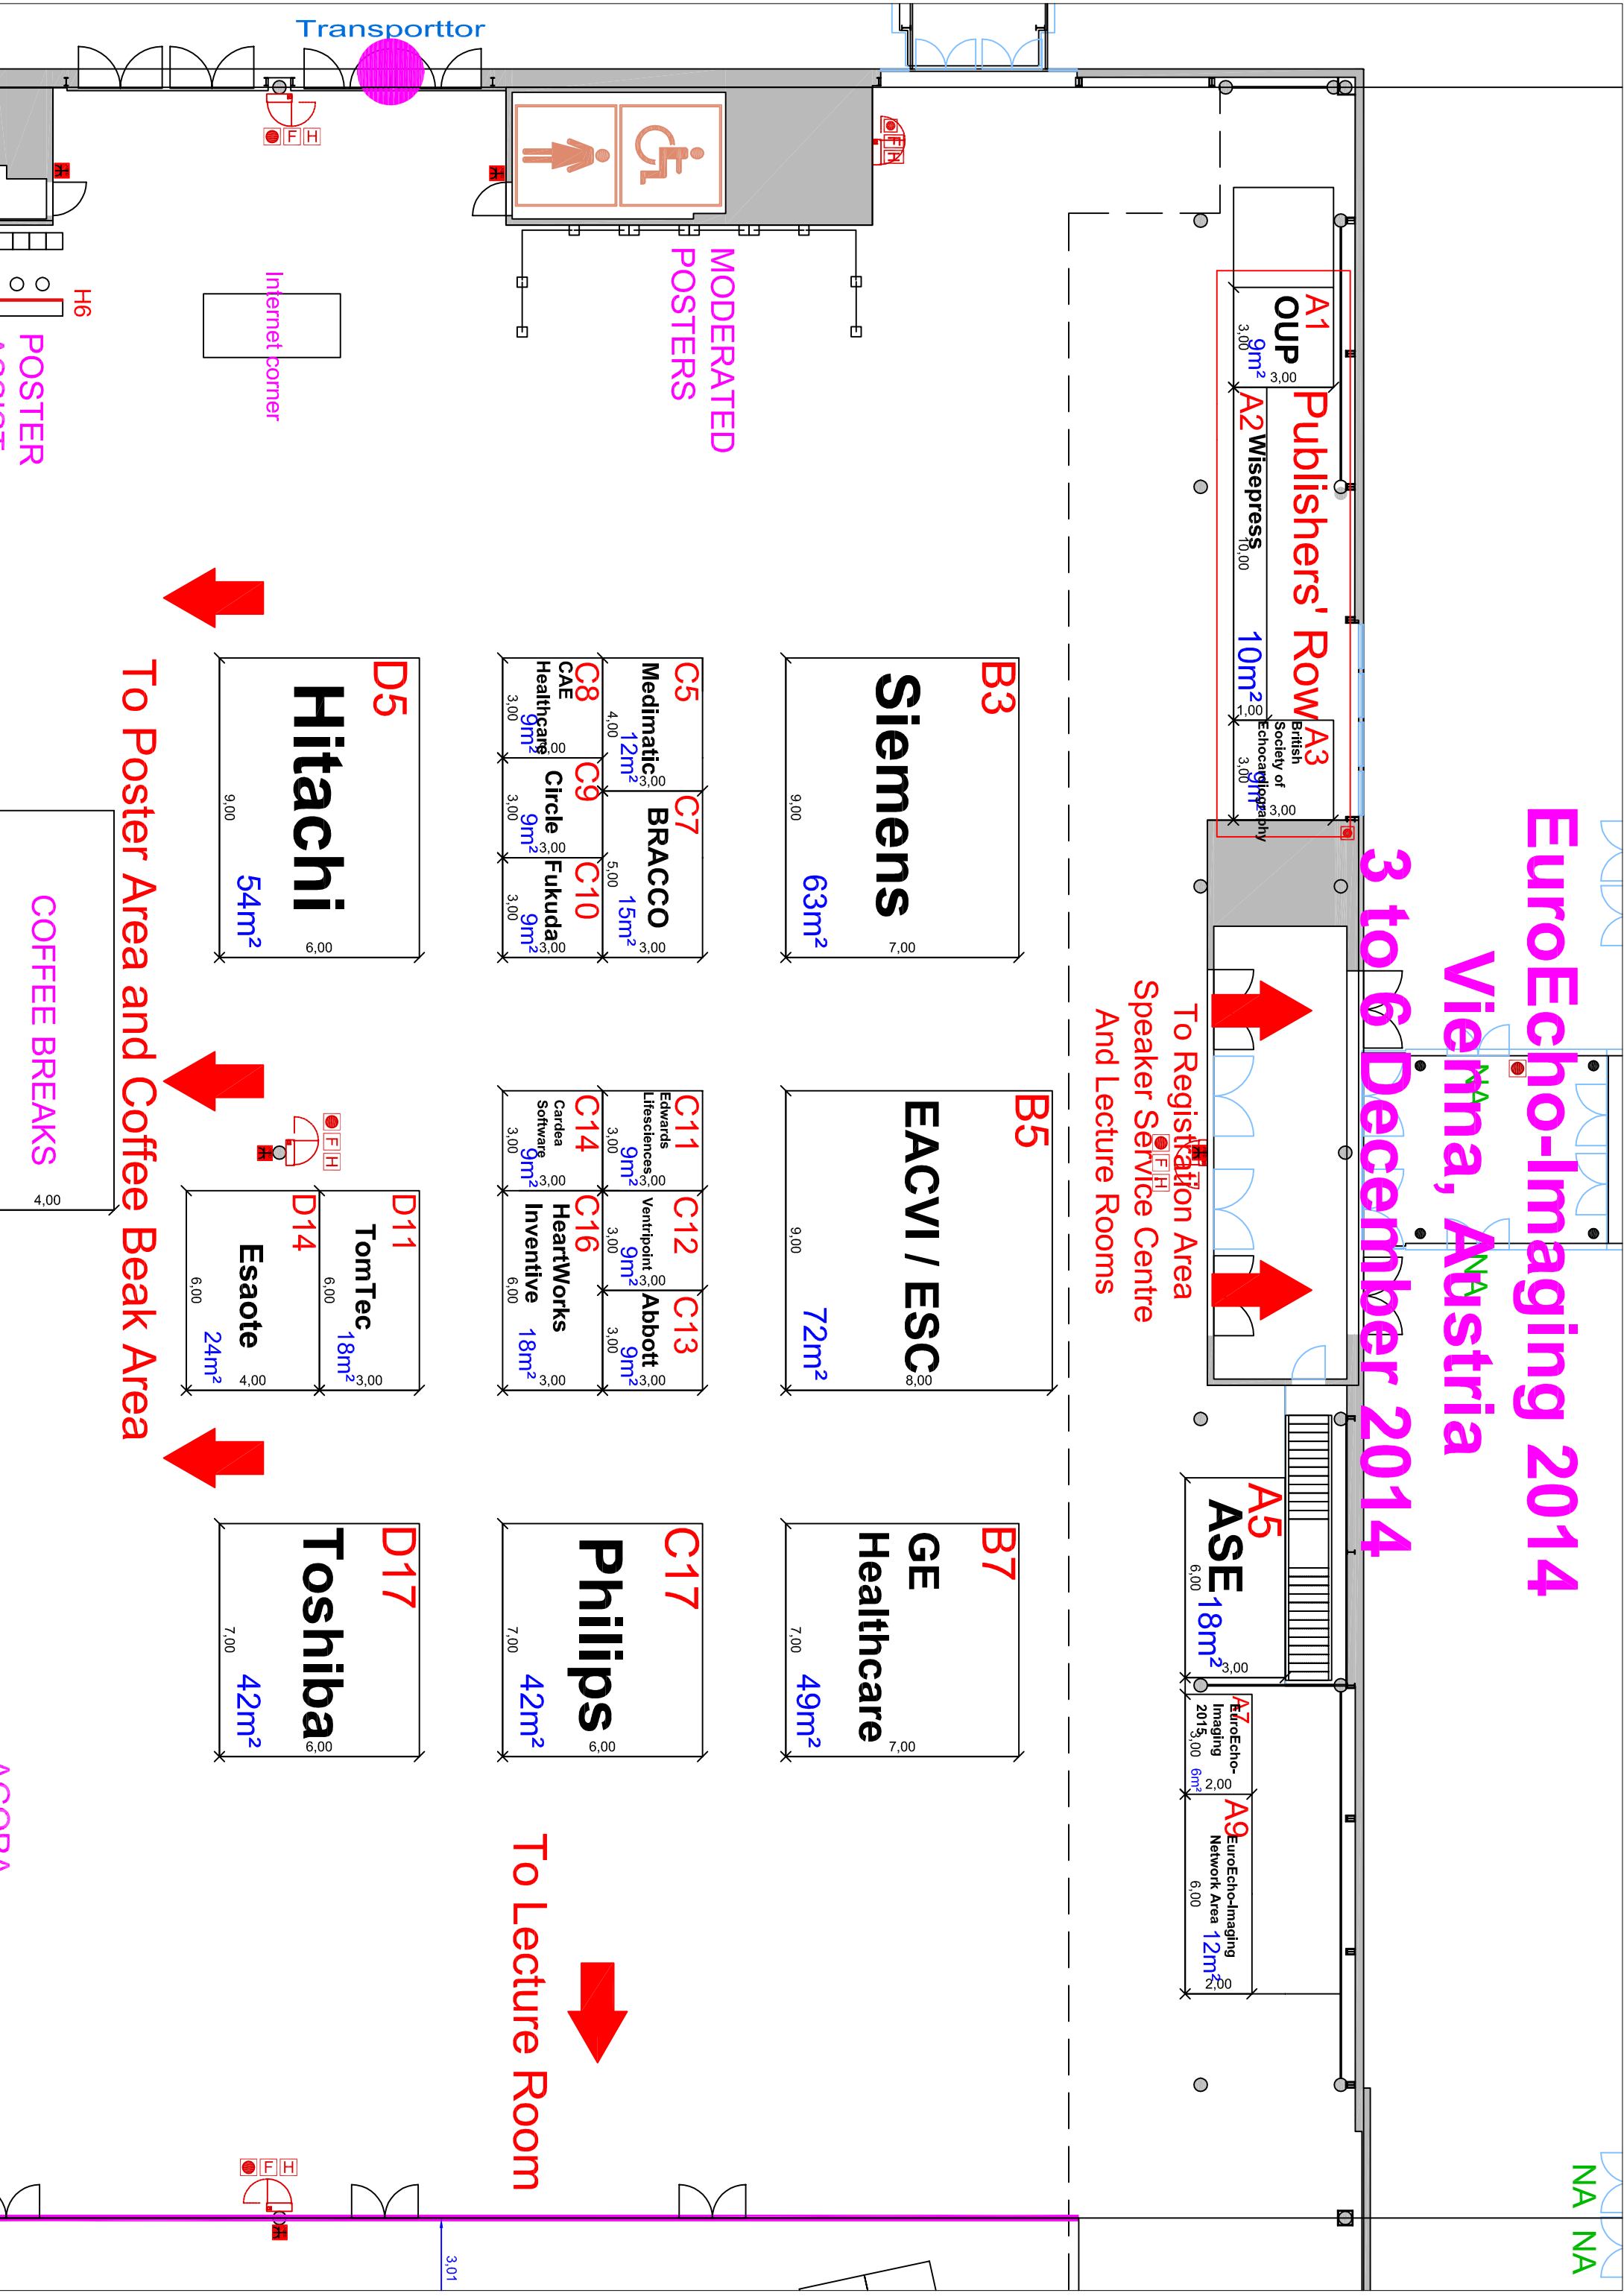

EuroEcho-Imaging 2014 Vienna, Austria

3 to 6 December 2014

A1 OUP 9m² 3.00
A2 Wisepress 10.00
A3 Publishers' Row
 British Society of Echocardiography 10.00
A4 9m² 3.00

To Registration Area
 Speaker Service Centre
 And Lecture Rooms

A5 ASE 18m² 3.00
A7 EuroEcho-Imaging 2014 6m² 3.00
A9 EuroEcho-Imaging Network Area 12m² 3.00

B3 Siemens 63m² 7.00

B5 EACVI / ESC 72m² 8.00

B7 GE Healthcare 49m² 7.00

C5 Medimatic 12m² 4.00
C7 BRACCO 15m² 3.00
C8 CAE Healthcare 9m² 3.00
C9 Circle 9m² 3.00
C10 Fukuda 9m² 3.00

C11 Edwards Lifesciences 9m² 3.00
C12 Ventripoint 9m² 3.00
C13 Abbott 9m² 3.00
C14 Cardea Software 9m² 3.00
C16 HeartWorks Inventive 18m² 3.00

C17 Philips 42m² 7.00

D5 Hitachi 54m² 6.00

D11 TomTec 18m² 3.00
D14 Esaote 24m² 4.00

D17 Toshiba 42m² 7.00

MODERATED POSTERS
 Internet corner
 H6 POSTER

To Poster Area and Coffee Break Area
 COFFEE BREAKS

To Lecture Room

ACODA

NA NA