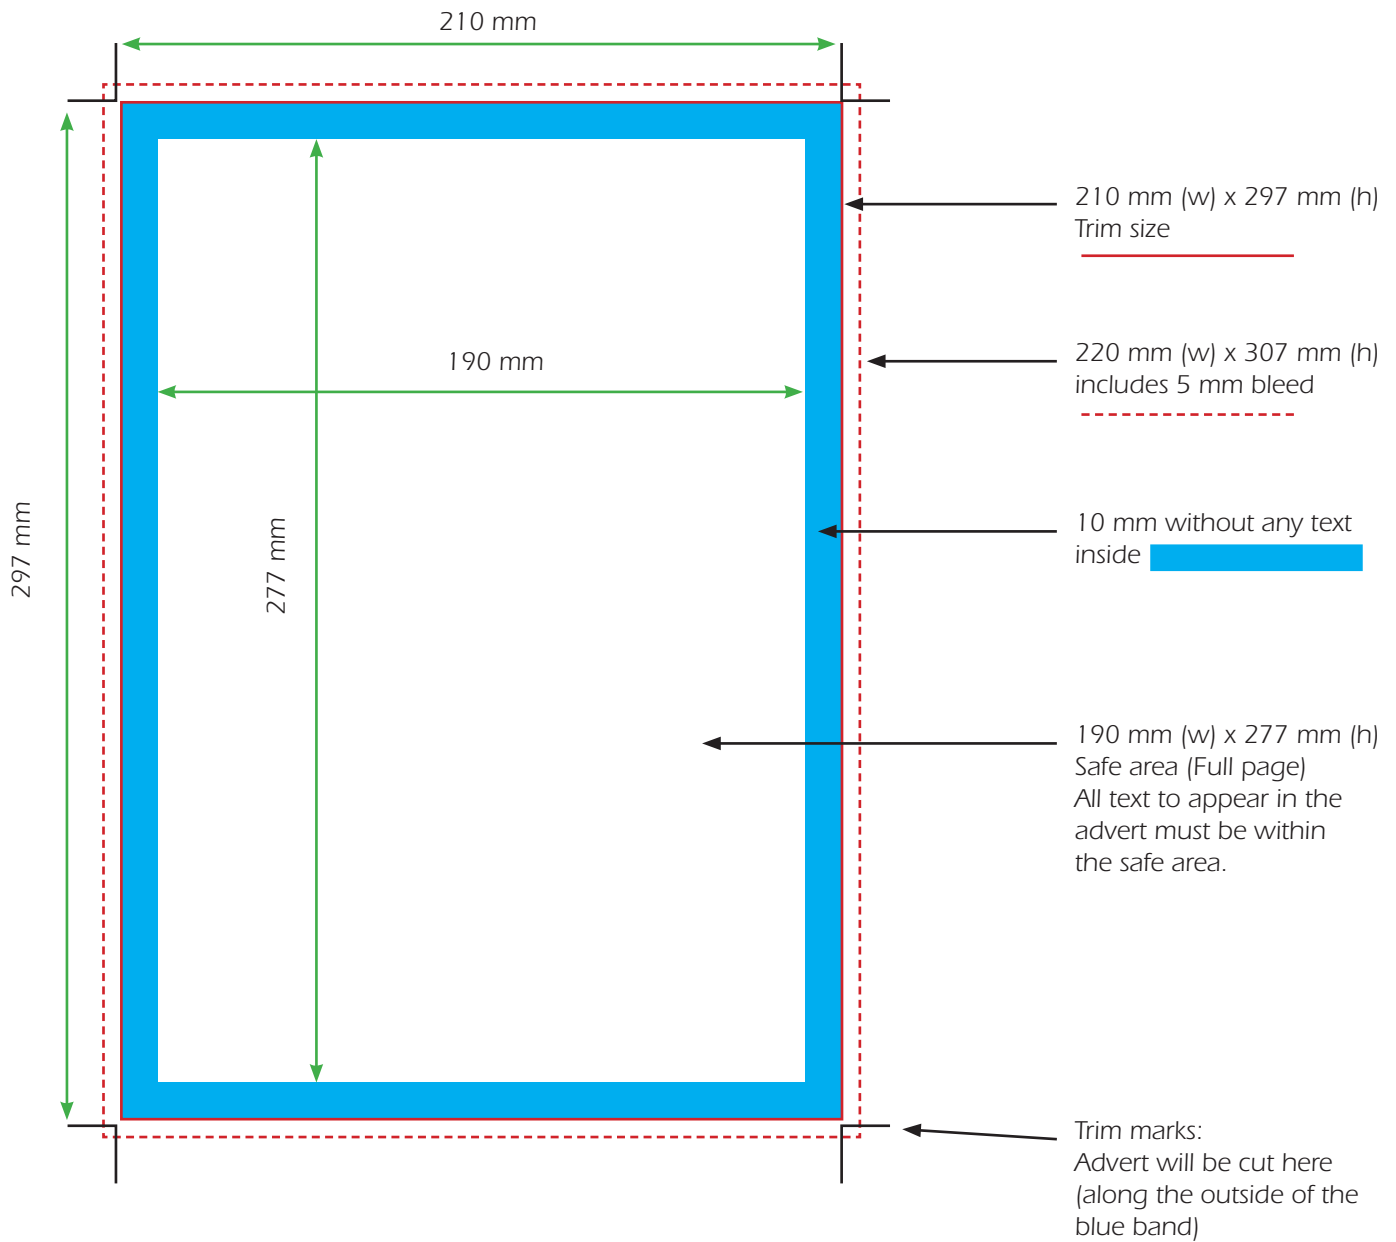

EUROECHO 2011 - ADVANCE PROGRAMME

MECHANICAL SPECIFICATIONS FOR A4 (210 mm x 297 mm) FOR ADVERTISEMENTS

1/ Colour information

Colours: 4 colour Print (full colour): 1, 2, 3, 4 colour (cyan, magenta, yellow, black)