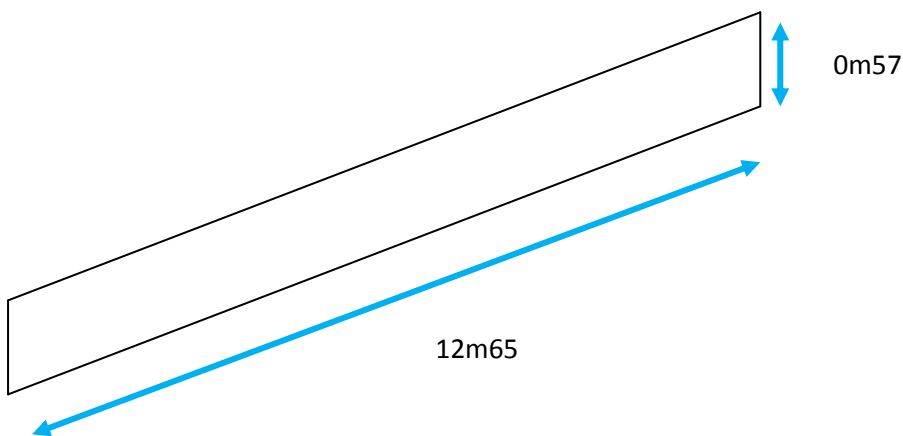

Technical Specifications : Decorated escalator in main entrance (ref.3)

- Size: 12.65 x 0.57 meters (length x height)
 - High res. Pdf document
 - 3 escalators A right escalator (3 sides), A central escalator (2 sides) A left escalator (3 sides)
 - It is possible to keep the same visual on all escalators, or several different, please reference as below
- A1: right external (visible on photo above)
- A2: right internal
- A3: left internal,
- A4: right internal

A5: left internal

A6: right internal

A7: left internal

A8: left external

– Visual as below:

– Size 'B': 11.60m x 1.00m (length x height) on 4 sides:

- B1: external right, visible on the photo above
- B2: internal right, visible from the person in the escalator
- B3: internal left, visible from the person in the escalator
- B4: external left

– Size 'C': 5.15m x 1.00m (length x height) on 2 side

- C1 external side
- C2 internal side