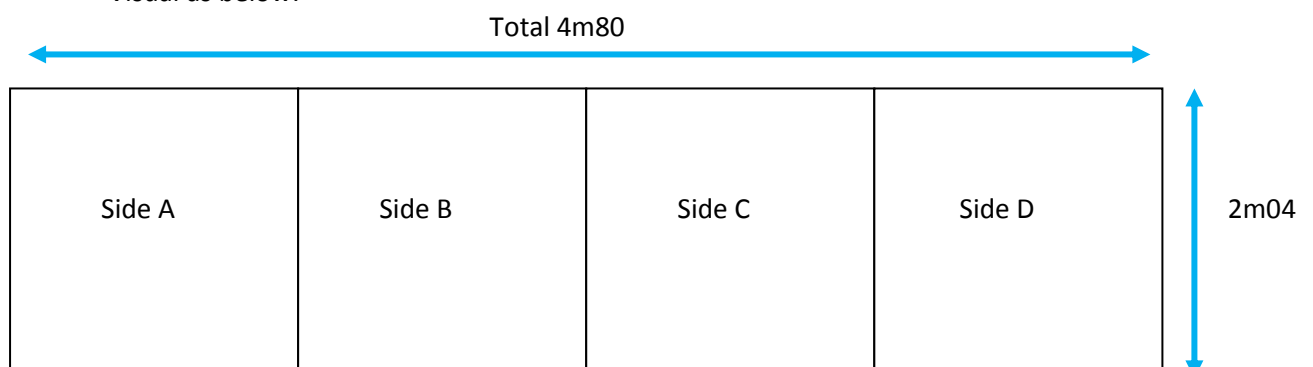

Technical Specs : Outside: Quadrangular totem (ref.2)

- Size: 1.20 x 2.04 meters (length x height)
- High res. Pdf document
- Units cannot be moved once placed
- Visual as below:

Suggested placing of quadrangle totems:

- 1 - Plaza, outside congress center (2 places)
- 2 - Possible inside entrance hall (1 place)
- 3- "rambla del corazón" (4 places)