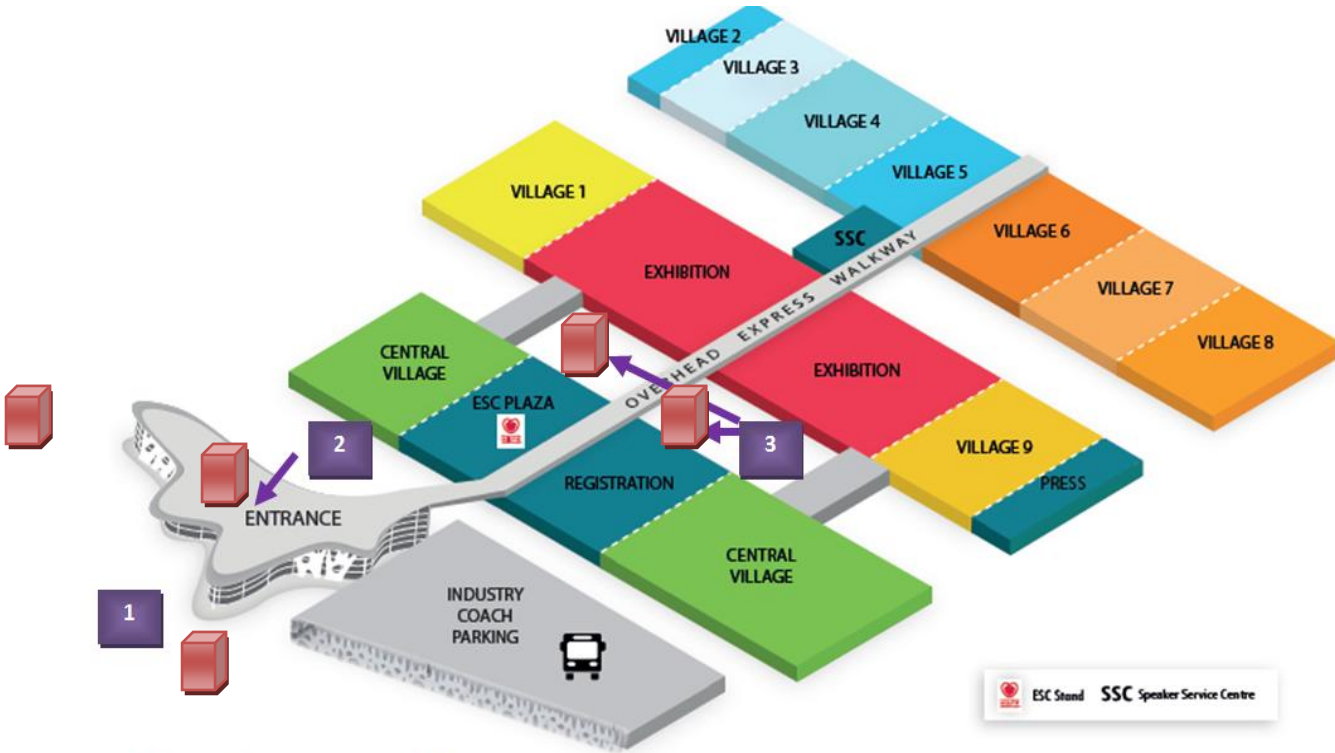

Technical Specs : Outside: Quadrangular totem (ref.2)

- Size: 1.20 x 2.04 meters (length x height)
- High res. Pdf document
- Units cannot be moved once placed
- Visual as below:

Suggested placing of quadrangle totems:

- 1 - Plaza, outside congress center (2 places)
- 2 - Possible inside entrance hall (1 place)
- 3- "rambla del corazón" (4 places)