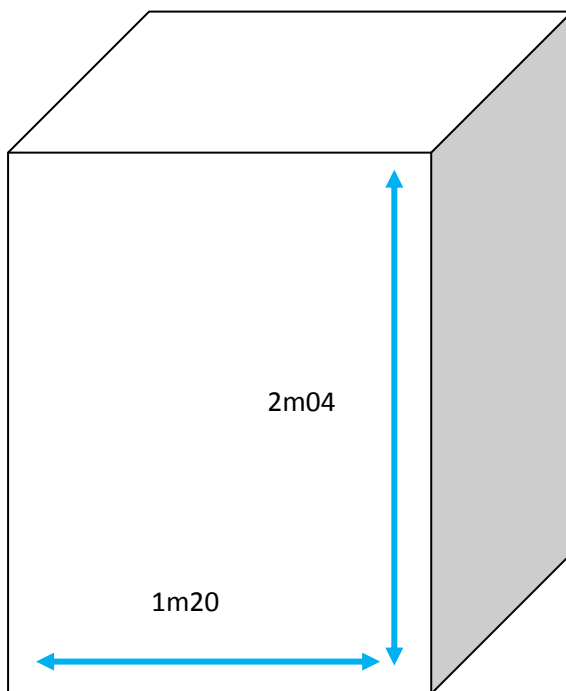

Technical Specs : Outside: Quadrangular totem (ref.2)

- Size: 1.20 x 2.04 meters (length x height)
- High res. Pdf document
- Units cannot be moved once placed
- Visual as below:

Suggested placing of quadrangle totems:

- 1 - Plaza, outside congress center (2 places)
- 2 - Possible inside entrance hall (1 place)
- 3- "rambla del corazón" (4 places)