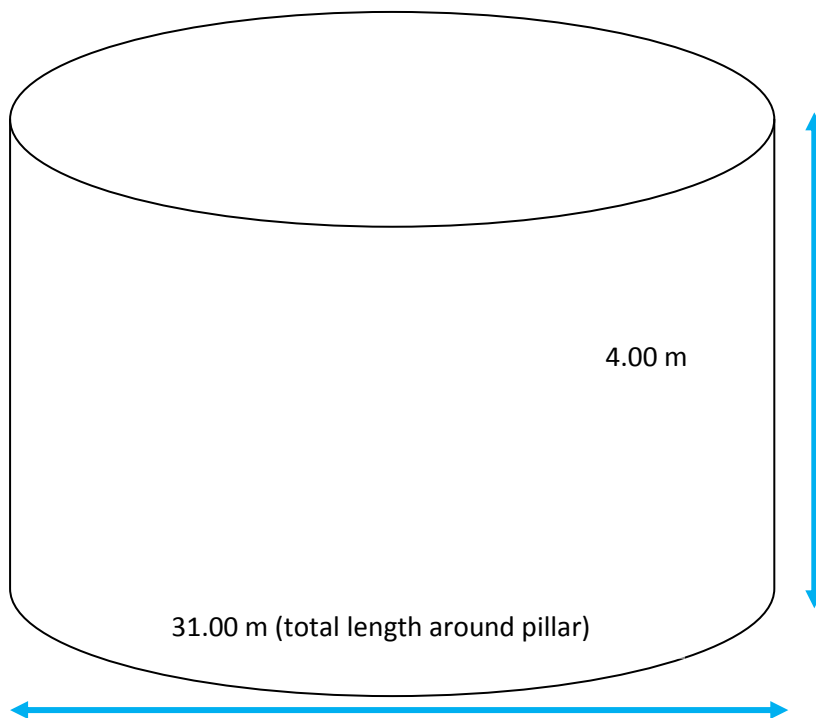

# Technical Specs : Vinyl around wall (ref.13)

- Size: 4 x 31 meters (height x total circumference)
- High res. Pdf document
- Units cannot be moved once placed
  
- Visual as below:

A first deadline for **approval** of artwork **15 July 2014**