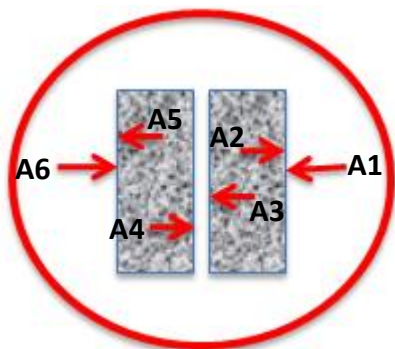

Technical Specs: Vinyl stickers on glass (ref.11)

- Size of your visual 2.47 x 1.50 meters(height x length)
- High res. Pdf document
- Units cannot be moved once placed
- Single side visual

There are 68 panels on the right side and 67 panels on the left side

A side:

67 panels x 1.50 = 100.5 meters

68 panels x 1.50 = 102 meters

Example:

Total 100.5 meters

Moving walkway specs:

6 Sides with your visual

Branding view from above:

Size: 39.70m x 0.55m (length x height)