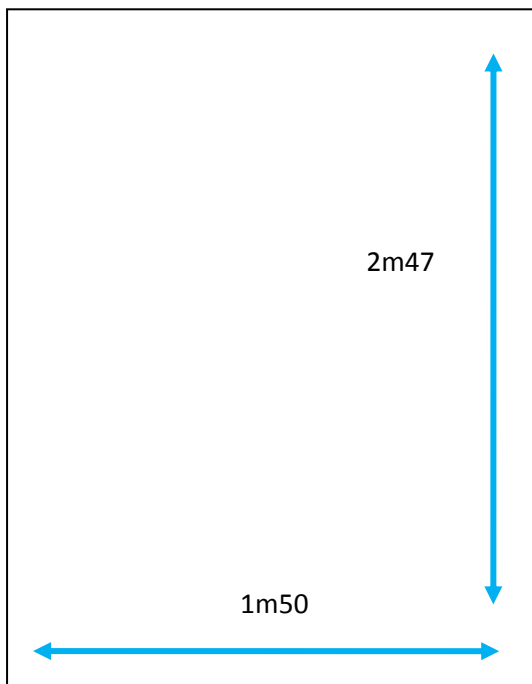

Technical Specs: Vinyl stickers on glass (ref.11)

- Size of your visual 2.47 x 1.50 meters(height x length)
- High res. Pdf document
- Units cannot be moved once placed
- Single side visual

There are 68 panels on the right side and 67 panels on the left side

You will need to confirm for the visual which side you document is.

A side (68 right side panels for delegates arriving from entrance) or

B side (67 left side panels for delegates arriving from entrance)

A side:

67 panels x 1.50 = 100.5 meters

68 panels x 1.50 = 102 meters

Example:

Total 100.5 meters

Moving walkway specs:

6 Sides with your visual

Branding view from above:

Size: 39.70m x 0.55m (length x height)