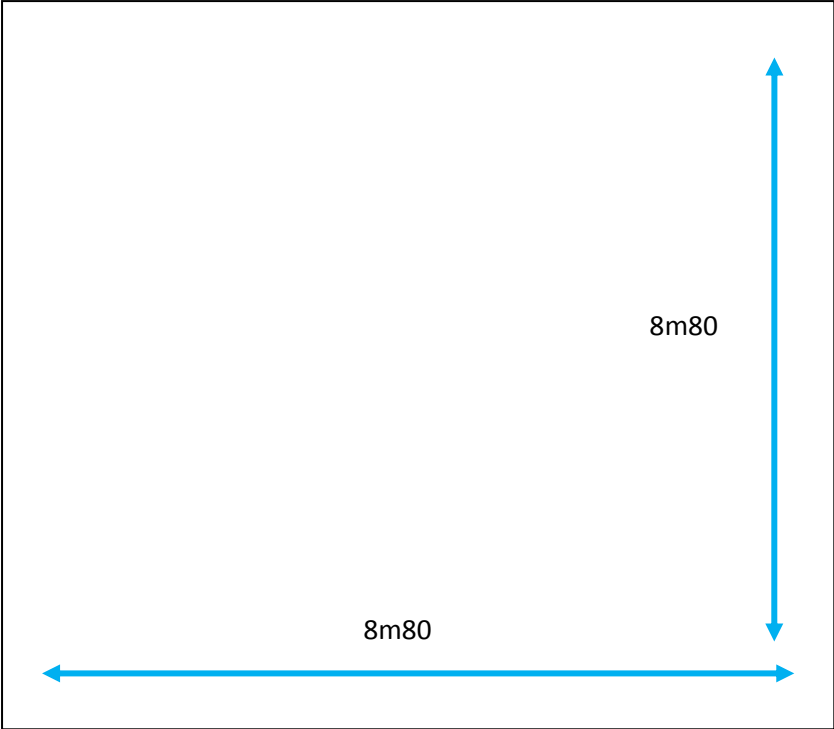

Technical Specs : Outside: Billboard at Plaza Europa (ref.1)

- Size: 8.80 x 8.80 meters (length x height)
- High res. Pdf document
- Units cannot be moved
- total quantity: 4