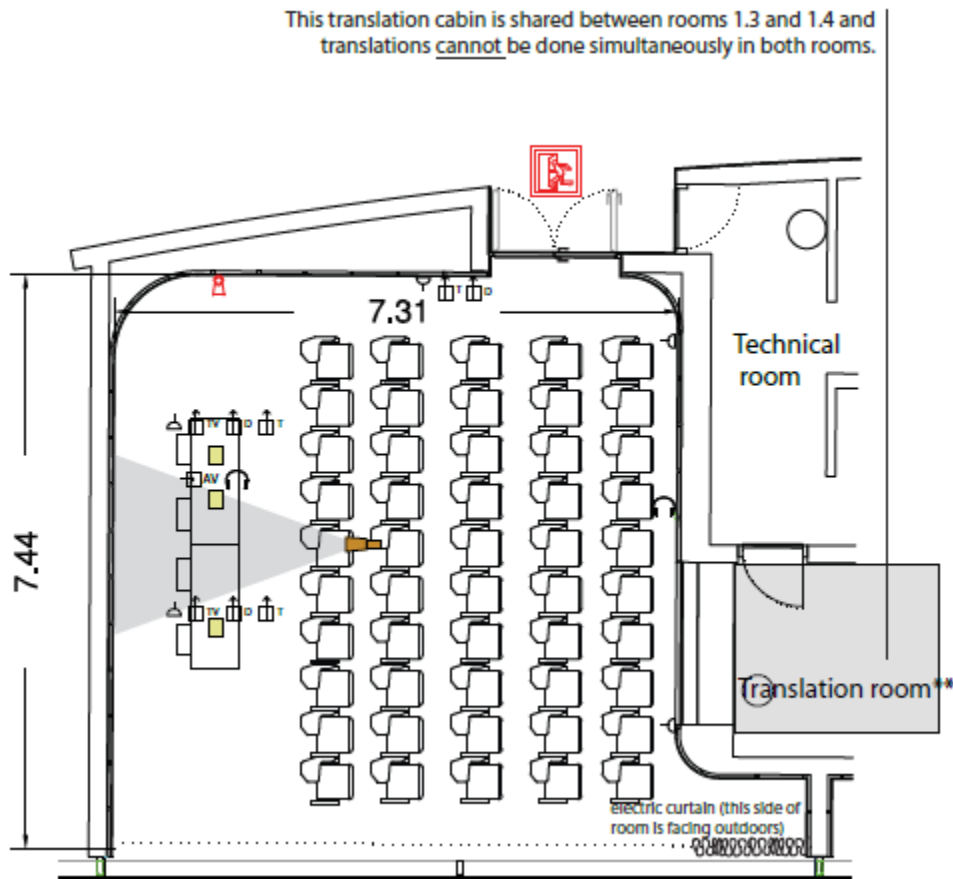

# Industry Meeting Room 23

Room size: 56 m<sup>2</sup>

Room height: 4.40m

The default layout of the room is board room style. If you wish to have a different layout, please contact Fira Barcelona

ROOM CAPACITY					
Theatre 50	Classroom** 25	U shape 15	Boardroom 20	Banquet NO	Cocktail NO

Equipment included in the room:

Welcome plasma screen: resolution 1280 X 1024px.

Format: JPG or WMV (Windows Media Video 30fps).

Loud speakers, 1 retractable projector screen 300x200cm,

1 projector 16:9 4000 ansi and DVD player.