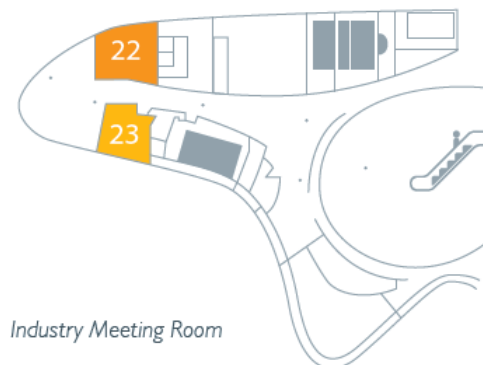

Room size: 56 m²

Room height: 4.40m

The default layout of the room is board room style. If you wish to have a different layout, please contact Fira Barcelona

ROOM CAPACITY					
Theatre 50	Classroom** 25	U shape 15	Boardroom 20	Banquet NO	Cocktail NO

Equipment included in the room:

Welcome plasma screen: resolution 1280 X 1024px.

Format: JPG or WMV (Windows Media Video 30fps).

Loud speakers, 1 retractable projector screen 300x200cm,

1 projector 16:9 4000 ansi and DVD player.

Not included: technical service, Wifi

Please contact Fira Barcelona team for a quote.