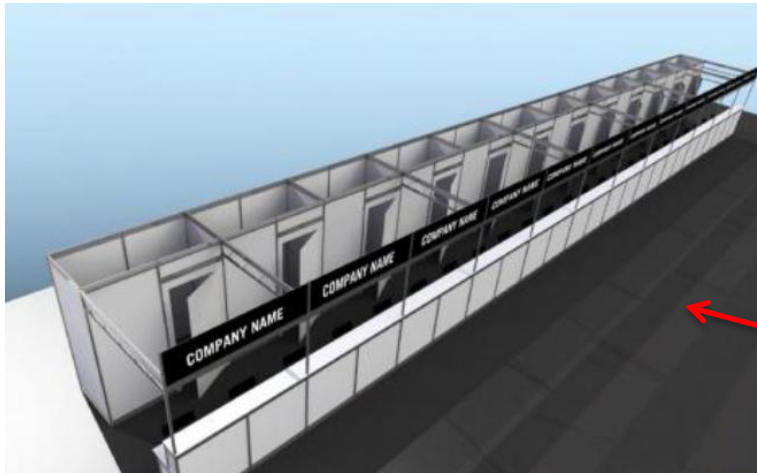

These Industry Welcome Desks will enable you to welcome your delegates

Industry Welcome Desk description

- Located in the registration
- Build in shell scheme 280 cm high.
- 2m width per welcome desk.
- 1.15m high on delegate side.
- 0.75m high on hostess/Industry staff side.
- 0.70m depth on hostess/Industry staff side (for Computer & Keyboard).
- Storage of 2m² behind each Welcome desk.
- 2 keys for each door.
- 1 spotlight per desk.
- 4 shelves in each storage.
- 2 chairs per desk