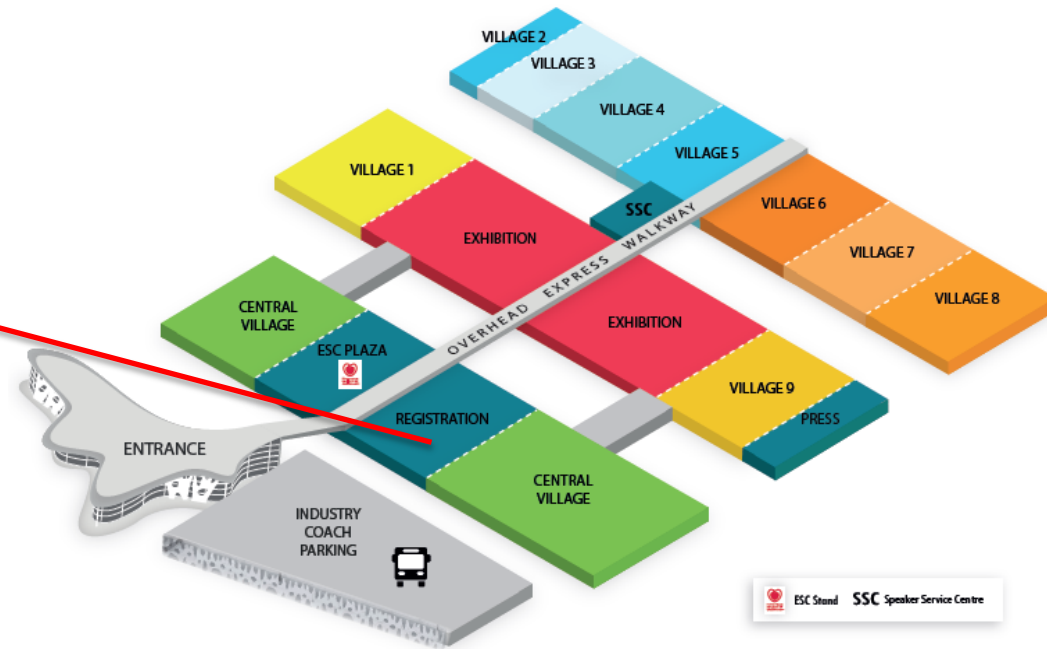

These Industry Welcome Desks will enable you to welcome your delegates

Industry Welcome Desk description

- Located in the registration
- Build in shell scheme 280 cm high.
- 2m width per welcome desk.
- 1.15m high on delegate side.
- 0.75m high on hostess/Industry staff side.
- 0.70m depth on hostess/Industry staff side (for Computer & Keyboard).
- Storage of 2m² behind each Welcome desk.
- 2 keys for each door.
- 1 spotlight per desk.
- 4 shelves in each storage.
- 2 chairs per desk