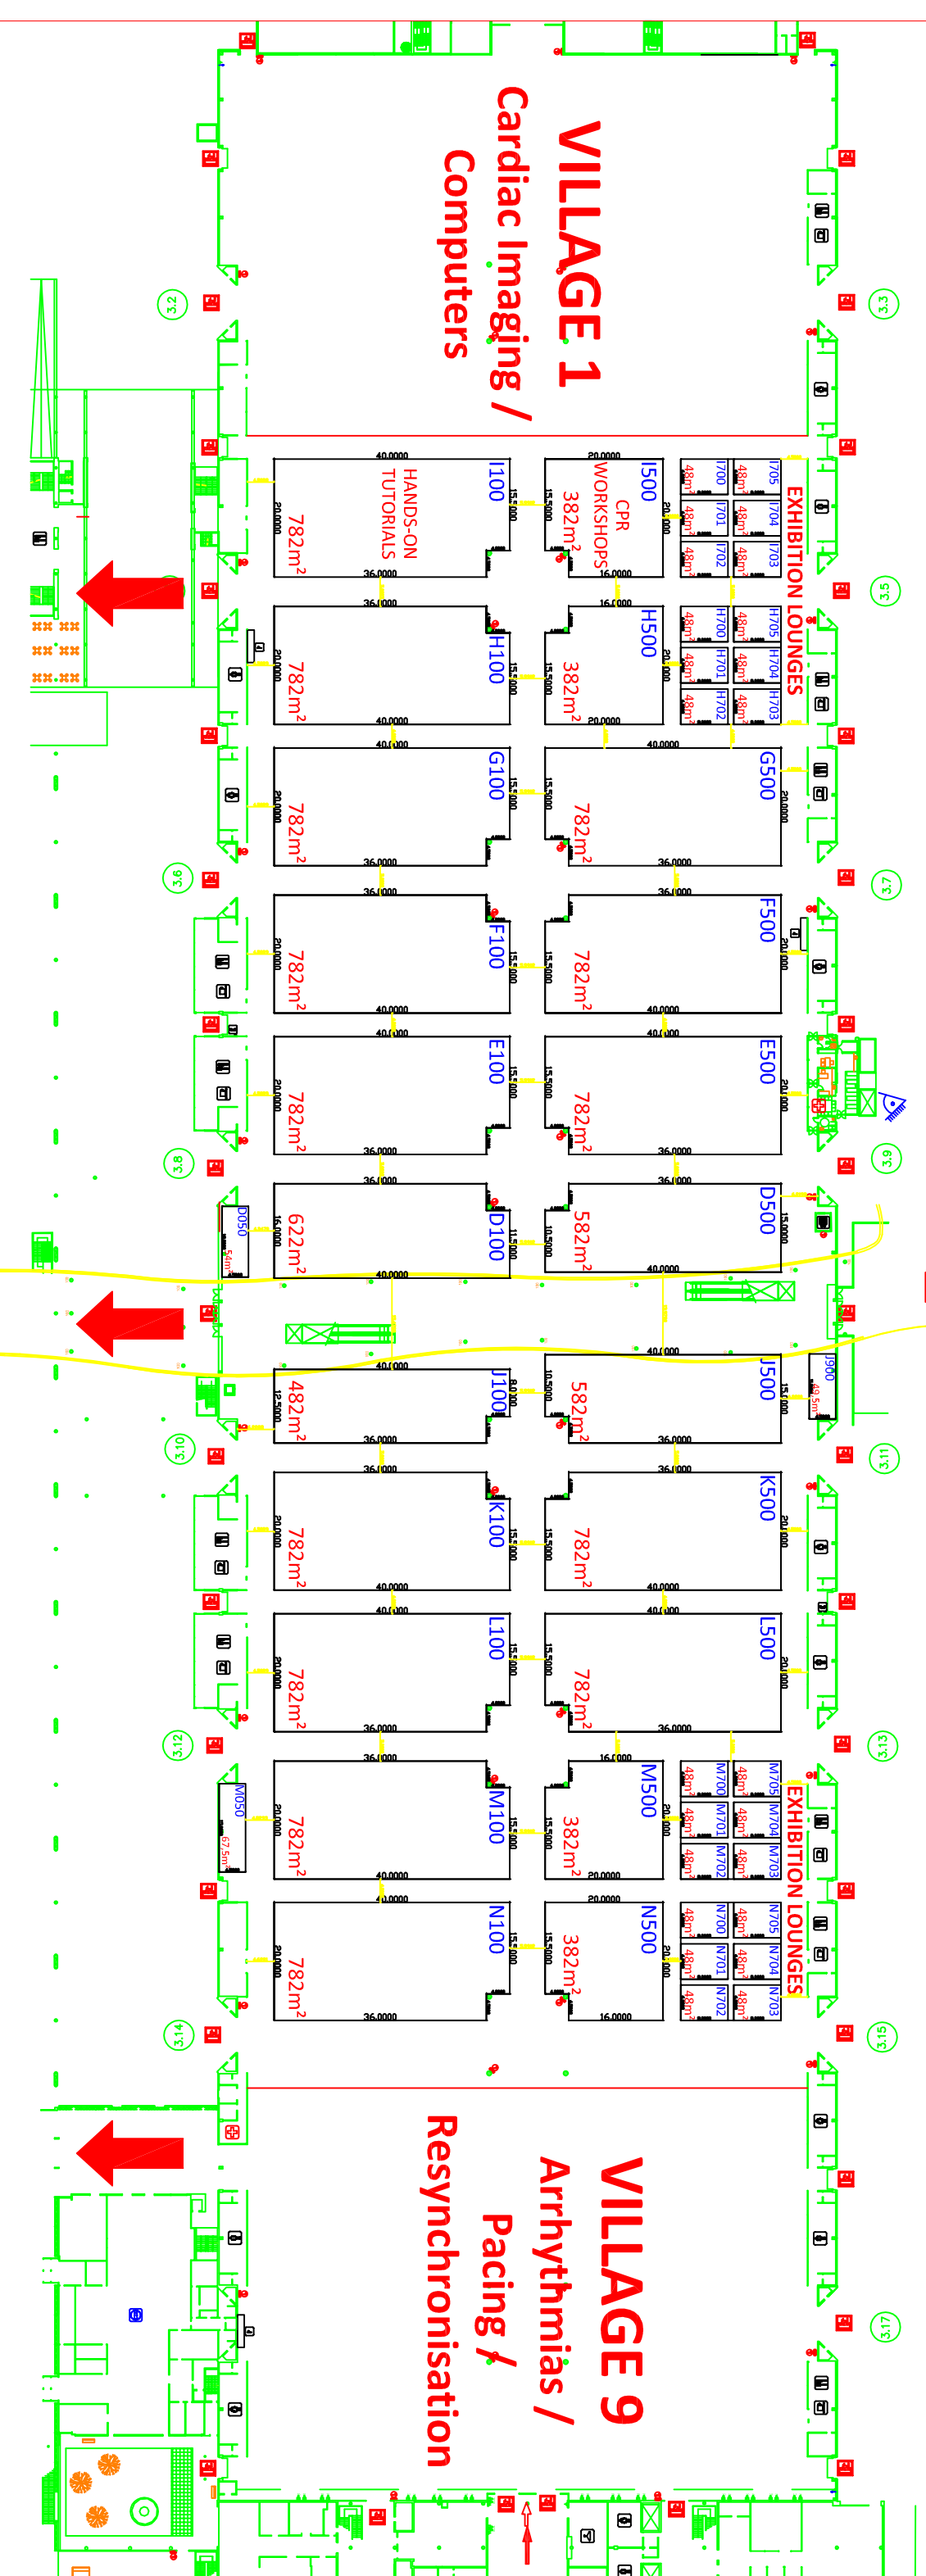

ESC CONGRESS 2014, 30 August - 3 September Barcelona, Spain

TO SSC and VILLAGES 2 to 8

VILLAGE 1
Cardiac Imaging /
Computers

VILLAGE 9
Arrhythmias /
Pacing /
Resynchronisation

TO CENTRAL VILLAGE
(POSTER AREA & GLOBAL FOCUS)
ESC PLAZA

TO CENTRAL VILLAGE
ESC PLAZA
REGISTRATION AREA

TO CENTRAL VILLAGE
(THE HUB & MAIN AUDITORIUM)
REGISTRATION AREA