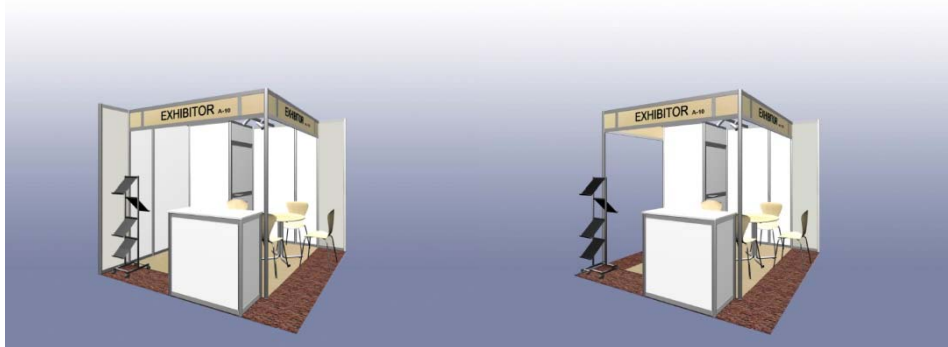

STAND PACKAGES

International Associations Package _____ 94,71 €/sqm

****Minimum order 9sqm***

- Stand construction
- Shell scheme with aluminium profile and white panels. Beech corners and fascia. Height 2,50m
- Beech and brown tile carpet
- Lighting 50w/sqm with 100w lamps. 1 spot per 3 sqm
- Switchboard with 3kw for 5 days and double socket
- Fascia board with exhibitor name on each open side (maximum 25 characters – Font Helvetica) and stand number. Black vinyl
- 1 lockable storage 100x100 cms located at the left corner of the stand, and coat rack
- 1 white lockable counter 100x50x100 cms/h
- 1 beech round white table
- 4 beech chairs
- 1 beech stool
- 1 black brochure display
- 1 Paper bin
- Daily cleaning

 **Fira Barcelona**