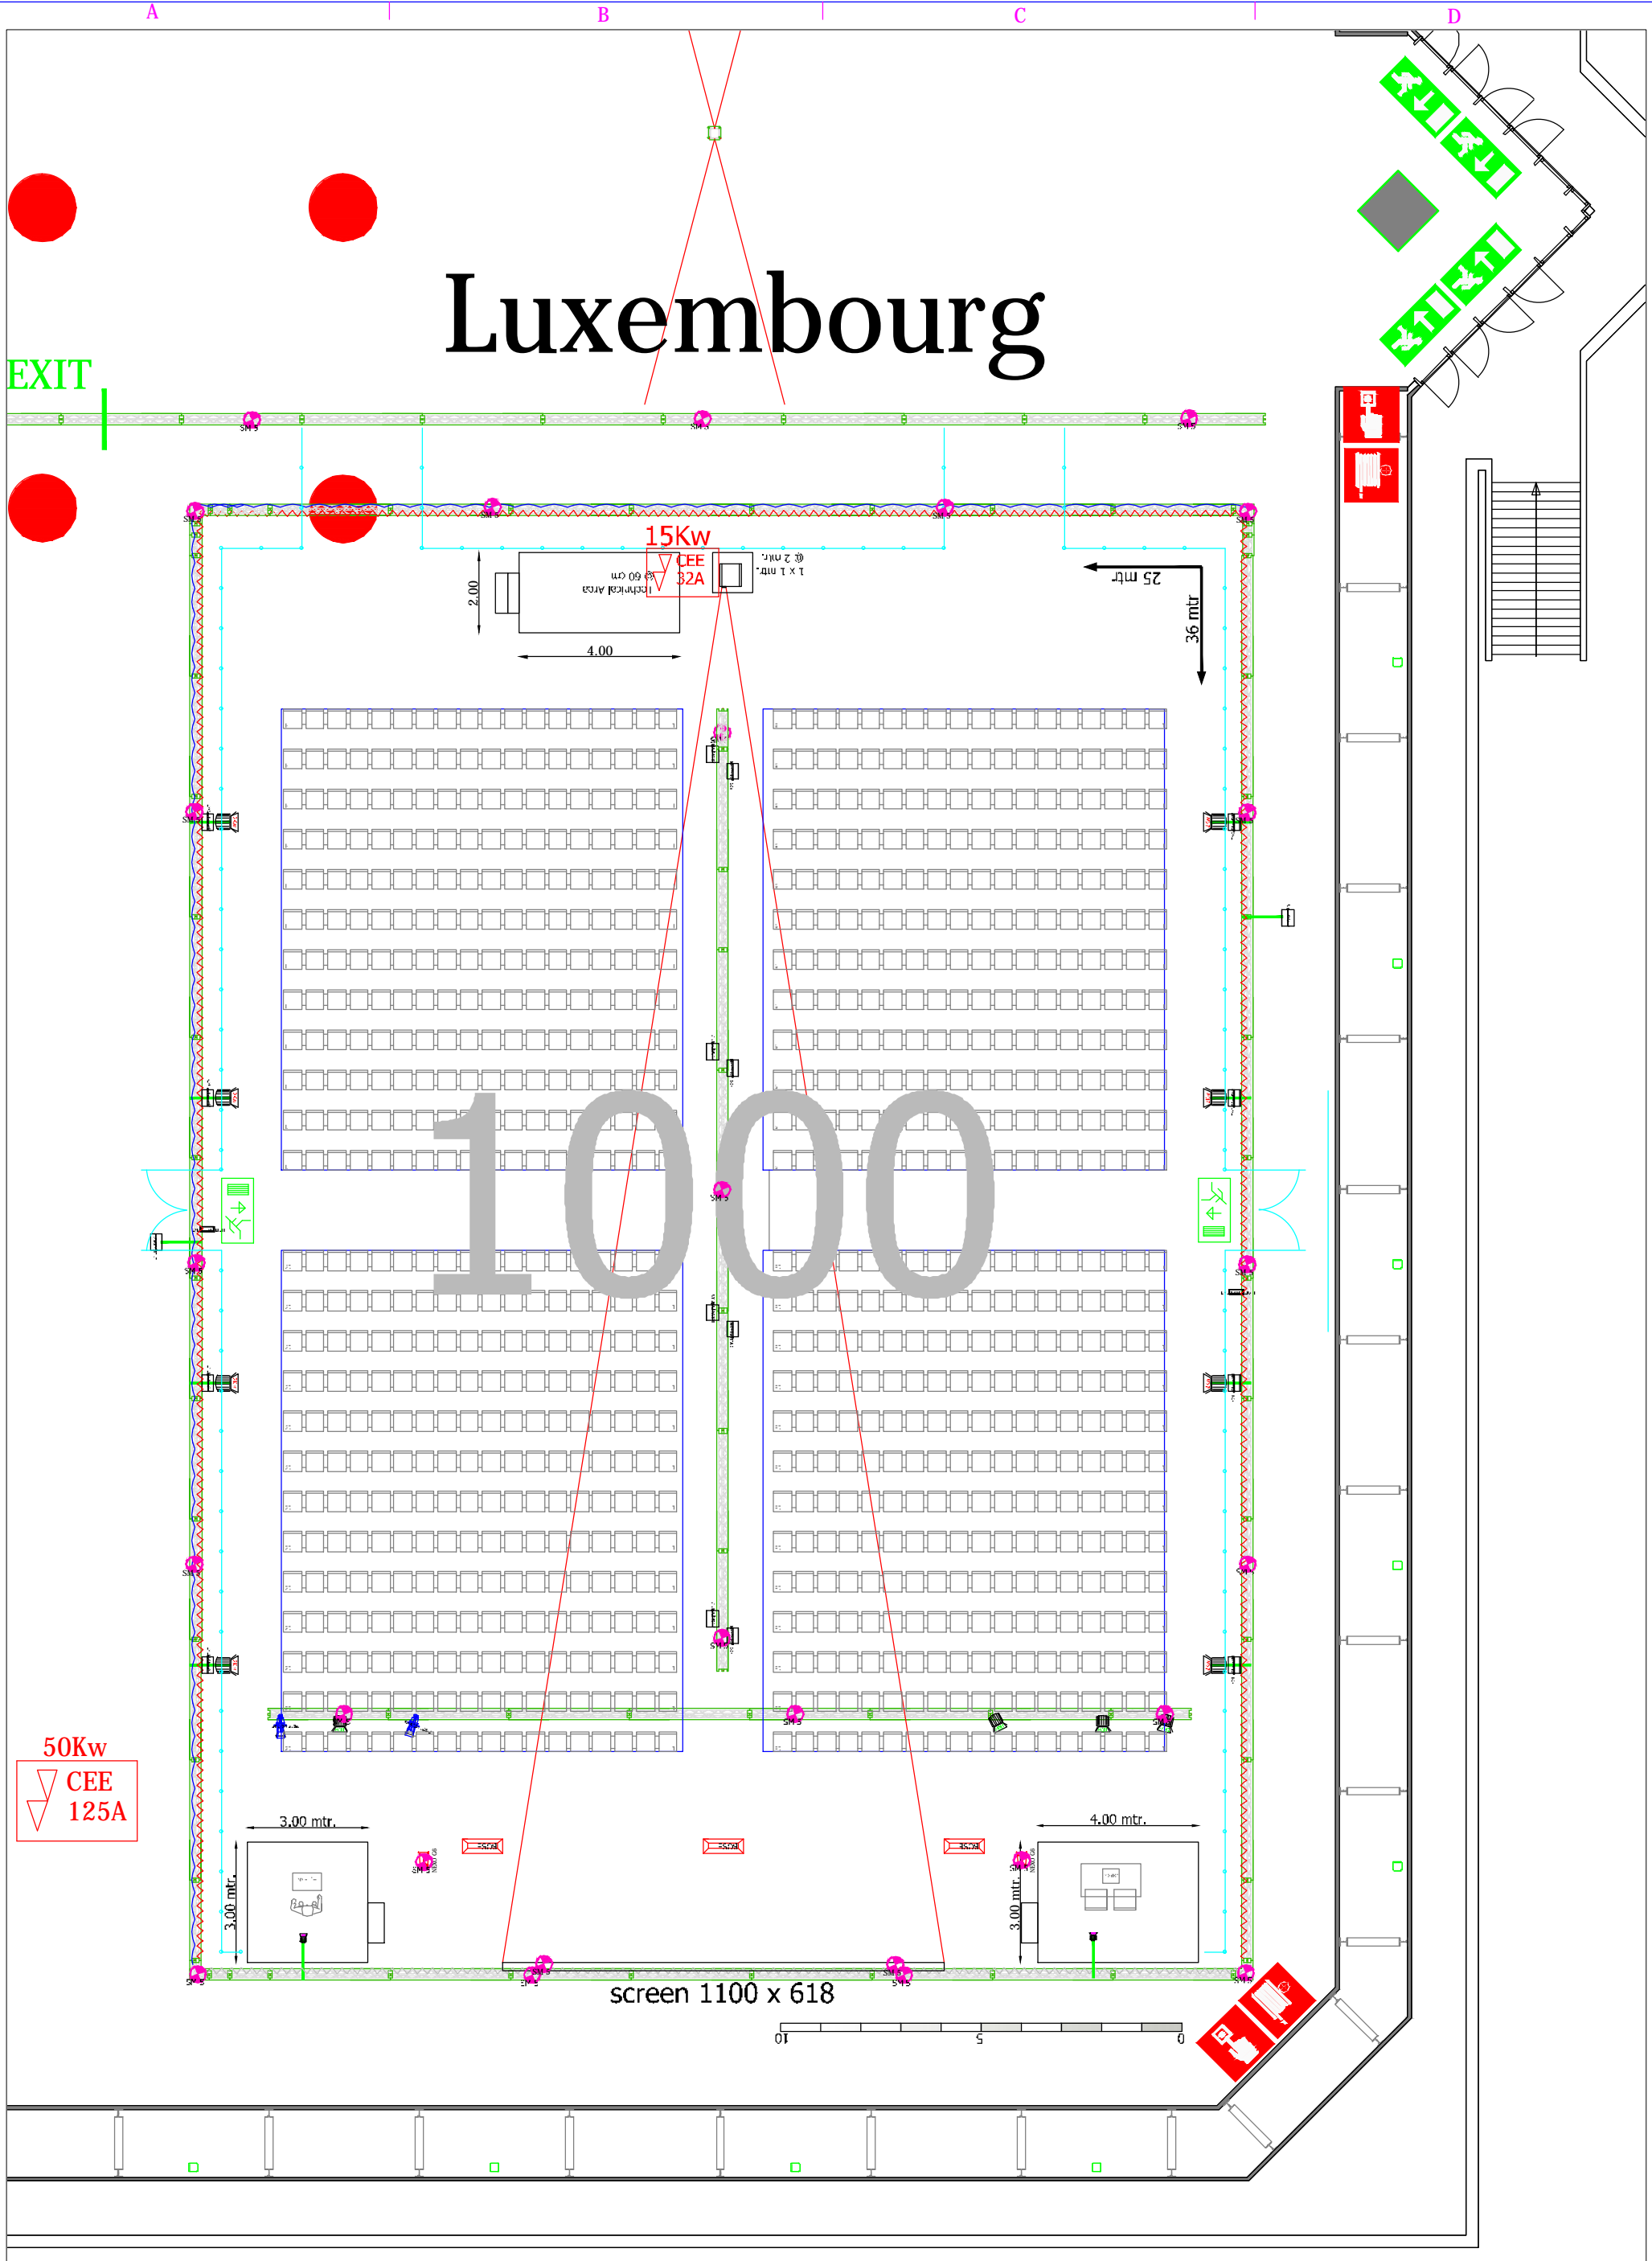

Luxembourg

EXIT

ACS audiovisual solutions

Archangelkade 5a/b
 NL-1013 BE Amsterdam
 Tel: +31 (0)206069340
 Fax: +31 (0)206811446
 www.acsaudiovisual.com
 Email: c.noordhout@acsaudiovisual.com

Event	ESC 2013	Client	ESC
Event date	August 31st till September 4th 2013	Contact	Mr. N. Nambatingue
Location	Amsterdam - RAI	Drawing date	June 11th 2013
Version		Drawn	C.N.