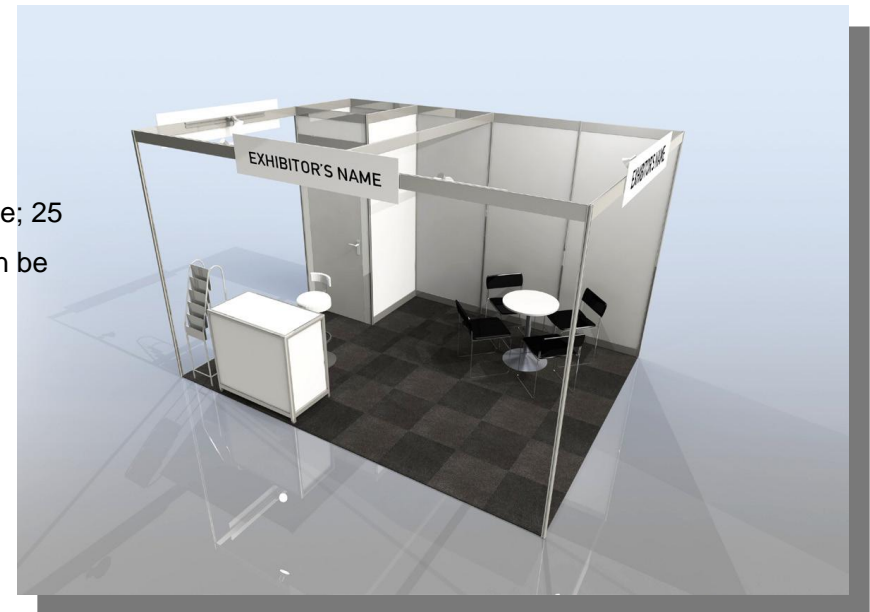

## Basic for Industry

- Escolita Carpet tiles in grey, (colour of the carpet can be changed)
- Wall Elements 100 x 250 white\*
- Storage room with a lockable door and coat rack 100 x 100
- Closed Fascia in grey; with name panels on every open side in white; 25 characters company name in grey (colour of the company name can be changed)
- 1 Spot of 100 watt per 3 sqm
- 3 KW electricity including consumption for 5 days and a double wall socket
- Daily stand cleaning
- 1 Round table with 4 chairs in black
- 1 Lockable counter with a high chair in white
- 1 Brochure rack
- 1 Wastepaper basket

## Pro for Industry

- Escolita Carpet tiles in red, blue or green and dark grey
- Wall Elements 100 x 250 cm white\*
- Red, blue or green panel of 250 x 100 cm. Amount of coloured panels depend on stand type
- 1 Coloured wall of 250 x 50 cm
- Storage room with a lockable door and coat rack 100 x 100
- Closed Fascia in white and red, blue or green with name panels on every open side in white; 25 characters; company name in red, blue, green and white
- Top panel A-wall 100 x 50 cm in red, blue or green; company name on front side in white
- 4 shelves aluminum 100 x 30 cm
- 1 Spot of 100 watt per 3 sqm
- 3 KW electricity including consumption for 5 days and double wall socket
- Daily stand cleaning
- 1 Round table in white with 4 chairs in black
- 1 Lockable counter with a high chair in black
- 1 Wastepaper basket