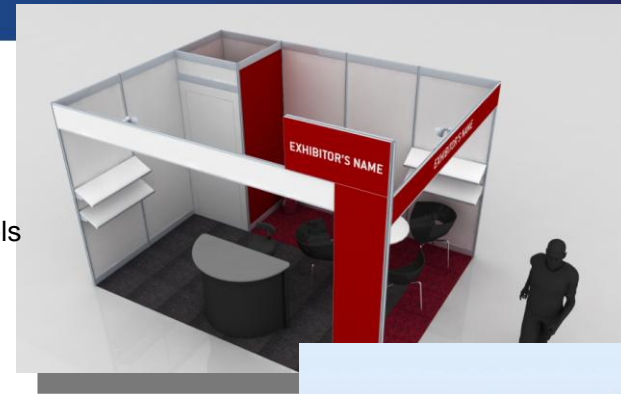

## Pro for Industry

- Escolita Carpet tiles in red, blue or green and dark grey
- Wall Elements 100 x 250 cm white\*
- Red, blue or green panel of 250 x 100 cm. Amount of coloured panels depend on stand type
- 1 Coloured wall of 250 x 50 cm
- Storage room with a lockable door and coat rack 100 x 100
- Closed Fascia in white and red, blue or green with name panels on every open side in white; 25 characters; company name in red, blue, green and white
- Top panel A-wall 100 x 50 cm in red, blue or green; company name on front side in white
- 4 shelves aluminum 100 x 30 cm
- 1 Spot of 100 watt per 3 sqm
- 3 KW electricity including consumption for 5 days and double wall socket
- Daily stand cleaning
- 1 Round table in white with 4 chairs in black
- 1 Lockable counter with a high chair in black
- 1 Wastepaper basket

## Expert for Industry

- Escolita Carpet tiles in red and dark grey
- Wall Elements 100 x 250 cm white\*
- Red panels of 250 x 100 cm. Amount of red panels depend op stand type
- Storage room with a lockable door and coat rack 100 x 100
- Top panel Molto in red (2 sides) 150 x 50 cm. Company name in white; 25 characters.
- 1 Tower construction with roof (inflammable material) 300 cm high x 150 cm wide x 3m depth
- 1 Spot of 100 watt per 3 sqm
- 3 KW electricity including consumption for 5 days and a double wall socket
- Daily stand cleaning
- 1 Round table with 4 chairs in white
- 1 Lockable counter with a high chair in white
- 1 Brochure rack
- 1 Wastepaper basket