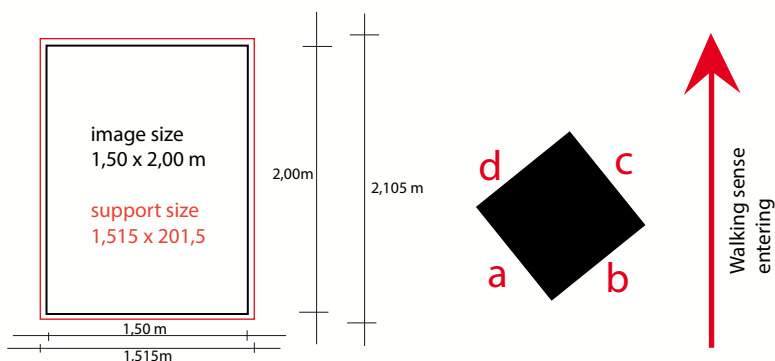

# Totems

- Totems will be visible with your corporate logo and visual upon delegate arrival or between exhibition halls
- Size: 1,50m wide x 2,00m high
- Unit: up to 20 units (see map next slide)

Example: non contractual image