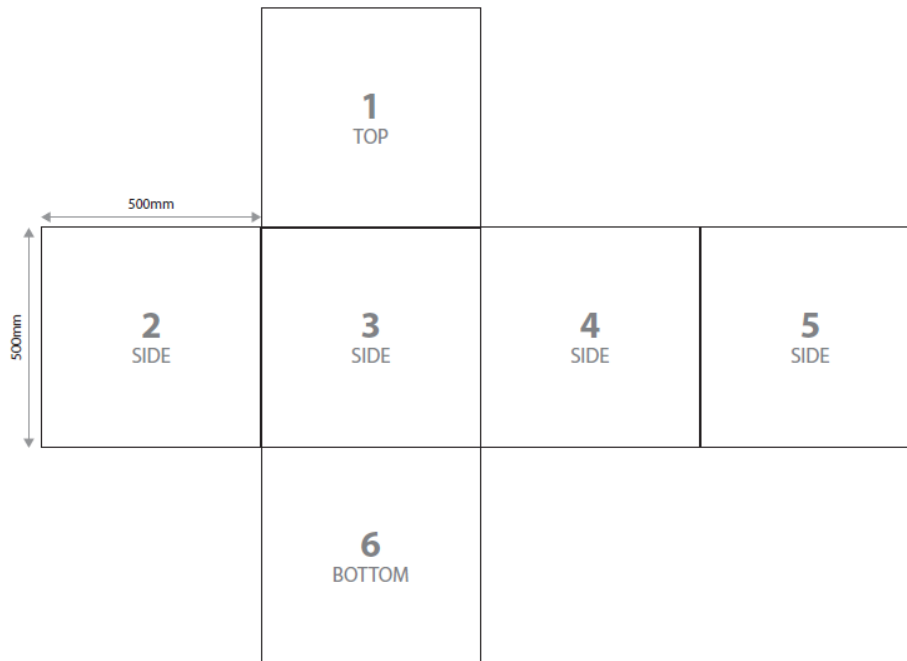

# Sitting Cubes in registration

- Delegates will be able to sit on the sitting cubes in registration.
- Size: 0,50 m wide 0,50 m wide 0,50 m high
- Unit: 50 (see floor plan on next slide)

# Sitting Cubes in Registration