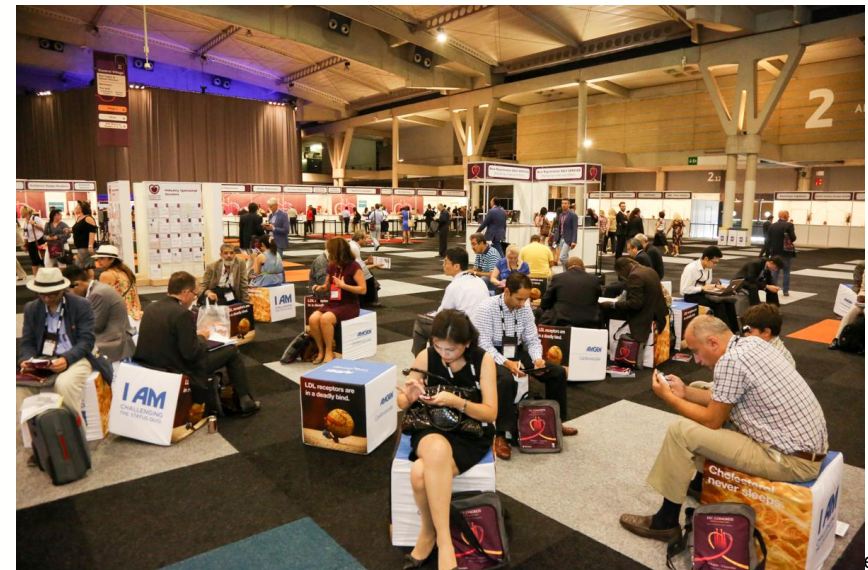

# Sitting Cubes in registration

- Delegates will be able to sit on the sitting cubes in registration.
- Size: 0,50 m wide 0,50 m wide 0,50 m high
- Unit: 50 (see floor plan on next slide)