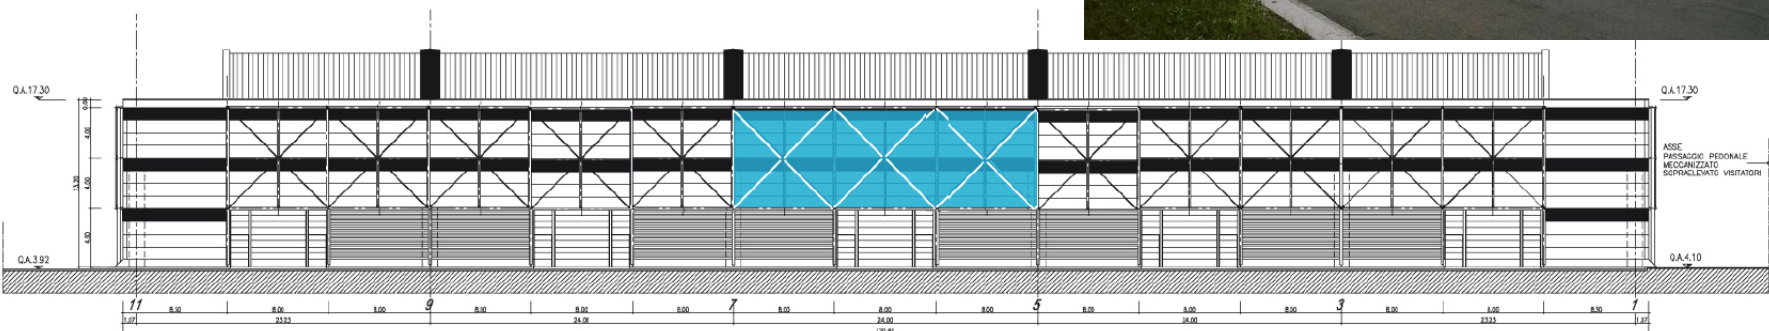

Advertising sheet Hall 11 and/or Hall 12

- Your visual will be seen upon arrival at the taxi and shuttle buses drop off area. Visual on either Hall 11 or Hall 12
- Size: 23,60m wide 7,60m high
- **Public area**

cm 2360 x 760

Advertising sheet on Hall 11 and/or 12