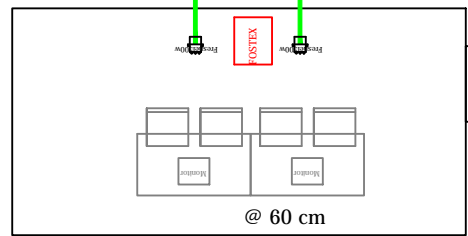

E

6 x X30D L300 + 2 x X30D L200 + X30D L50 + X30D L29

22.79

SCREEN 680 x 380

00'9

00'8

7 x X30D L300

00'12

3000

6 x X30D L300 + X30D L100 + X30D L50

Technical Area @ 60 cm

2.00

8.00

2.00

8.00

2.00

19 mtr

22 mtr

4.04

9.50

2.57

3.00

3.00

Entrance