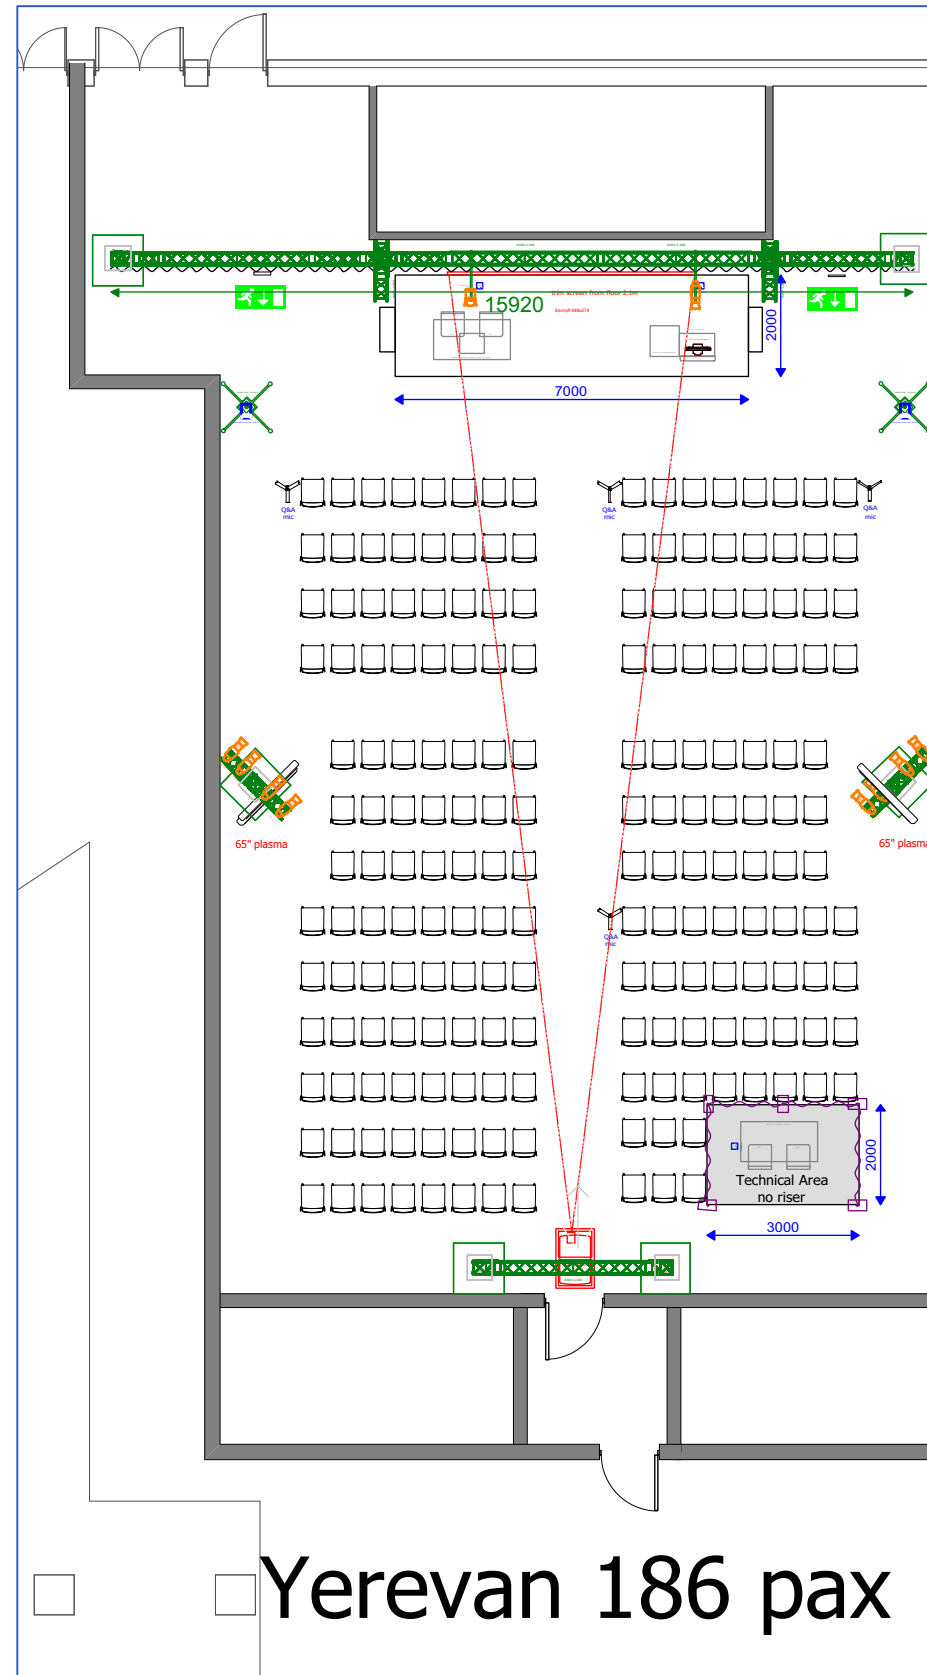

1

ESC 2016 Rome  
Scale: 1:150

Yerevan 186 pax

ESC CONGRESS  
ROME 2016  
27 - 31 August

Where the world of  
cardiology comes together

### Yerevan

Room: 14.1m wide by 20.3m deep

Seats: 186 seats

Stage: 7m wide by 2m deep

Screen: 4.90m wide x 2.74m high

### Notes

Event:	ESC Cardio		
Event date:	27 aug till 31 aug 2016		
Location:	Fiera Di Roma		
Contact:	Mr. N. Nambatingue		
Client:	ESC		
Scale:	Scale	Units:	1:150
File name:	ESC 2016 Rome-Hal10		
Date:	22-1-2016		
Drawn by:	P.Admiraal		