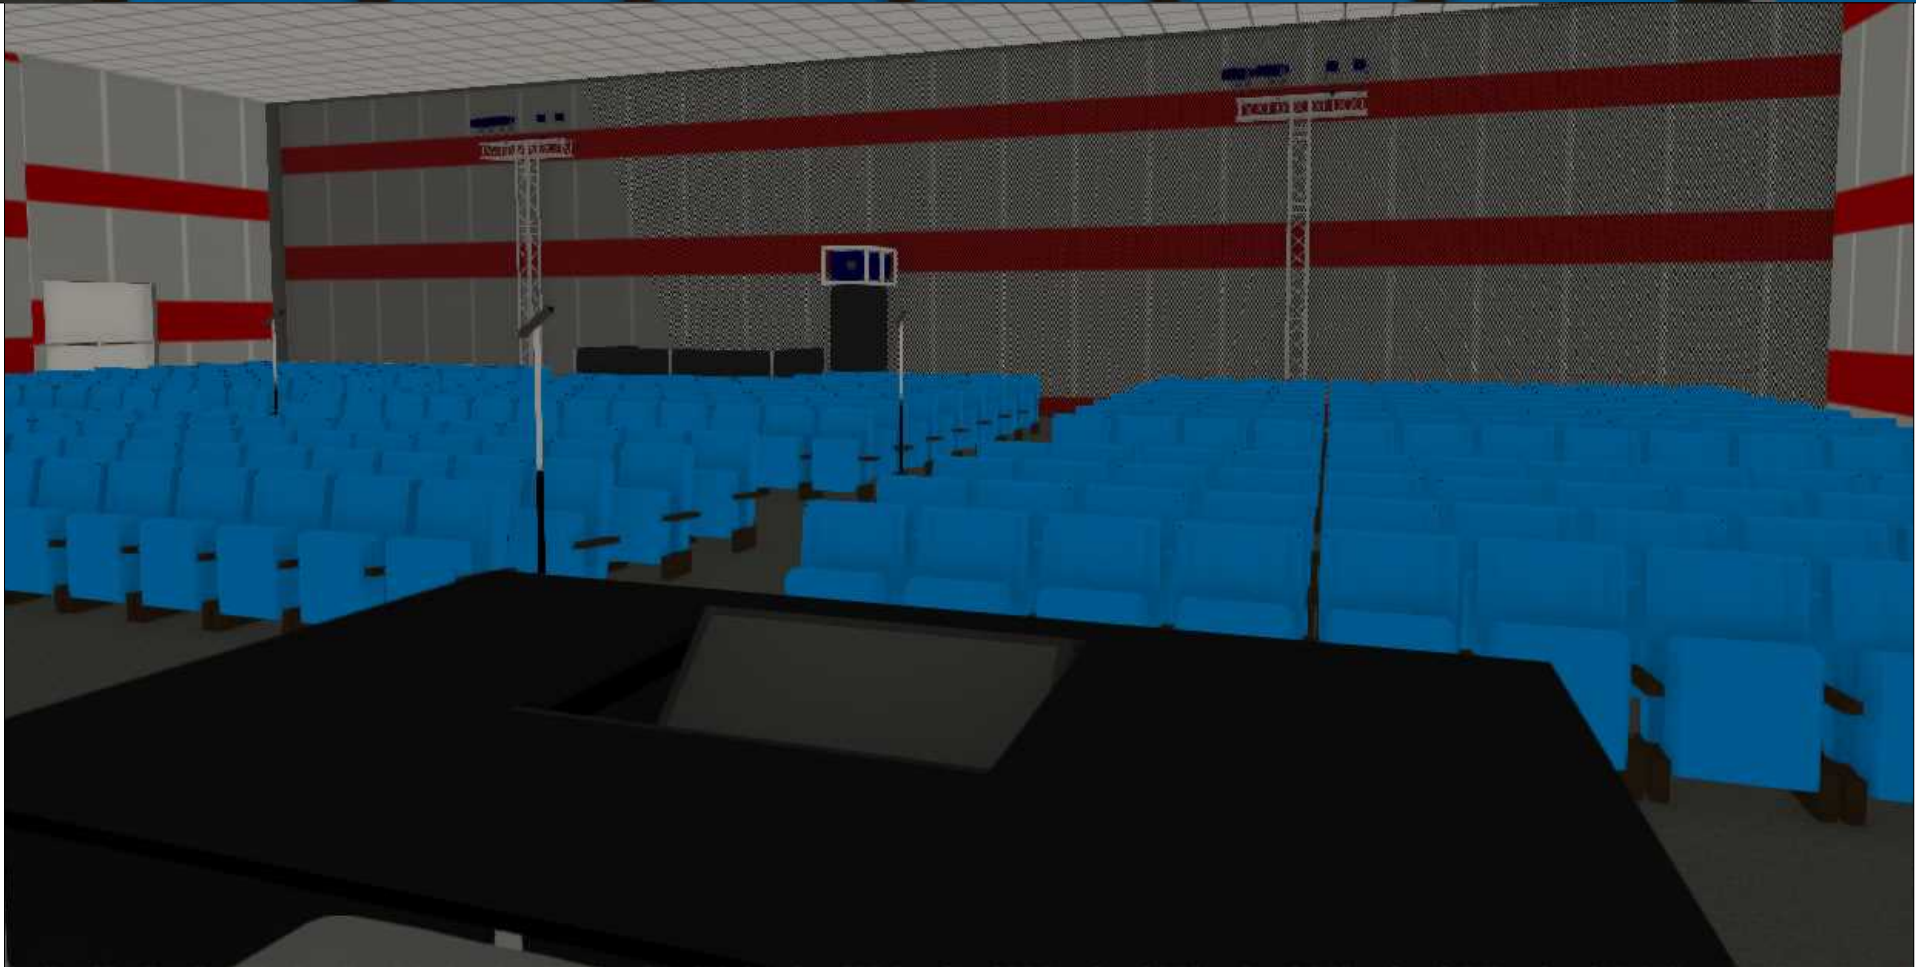

1

Room Helsinki

ESC CONGRESS

ROME 2016

27 - 31 August

Where the world of cardiology comes together

Helsinki

Room: 25.3 wide by 17.5 deep

Seats: 324 seats

Stage: 6m wide & 3m wide by 2m deep

Screen: 5.80m wide by 3.25m high

Notes

Event:	ESC Cardio		
Event date:	27 aug till 31 aug 2016		
Location:	Fiera Di Roma		
Contact:	Mr. N. Nambatingue		
Client:	ESC		
Scale:	1:100	Units:	MM
File name:	ESC 2016 Rome-Hal10		
Date:	22-1-2016		
Drawn by:	P.Admiraal		