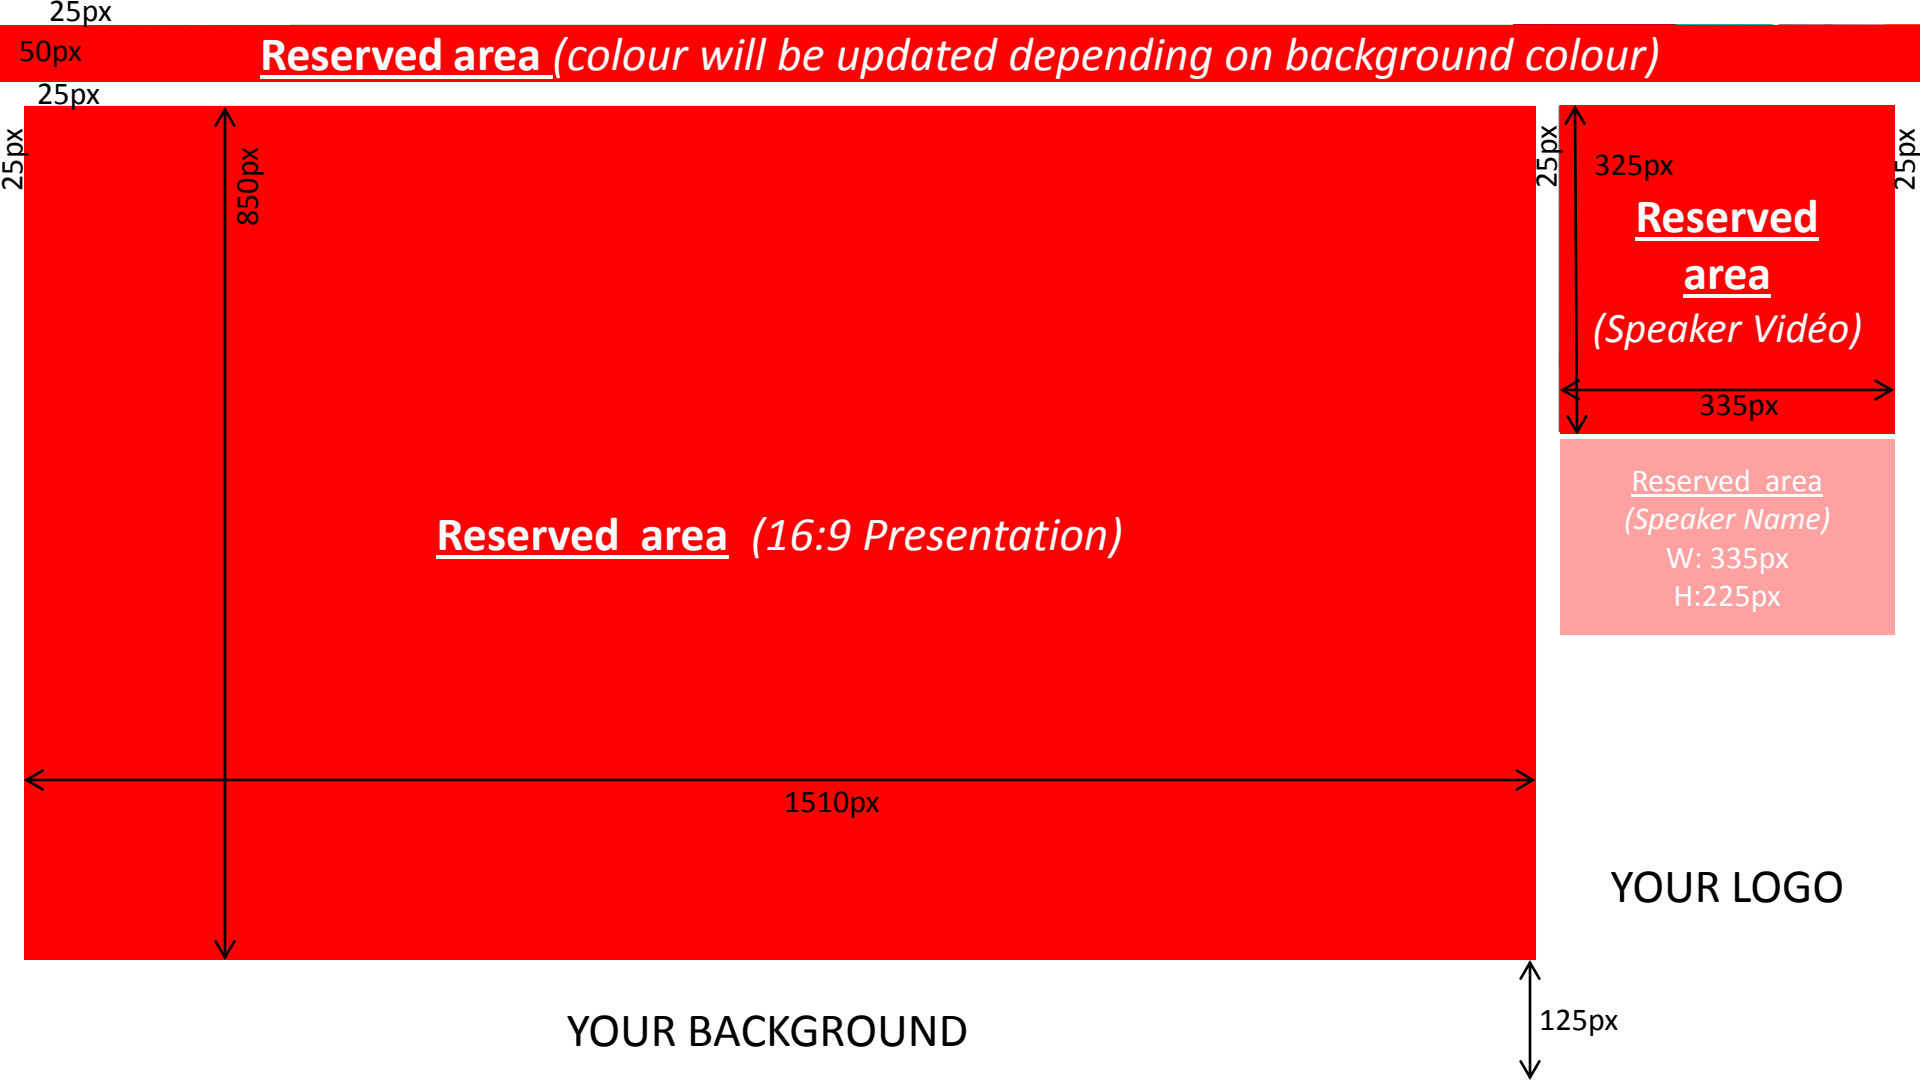

# Picture In Picture specification (in pixels)

For	Width	High
Total display size	1920	1080
Reserved area for 16:9 Presentation	1510	850
Reserved area for Speaker Video	335	325
Reserved area for Speaker Name ( <i>transparent field</i> )	335	225

**Reserved area (colour will be updated depending on background colour)**

**Reserved area (16:9 Presentation)**

**Reserved area (Speaker Vidéo)**

**Reserved area (Speaker Name)**  
W: 335px  
H: 225px

**YOUR LOGO**