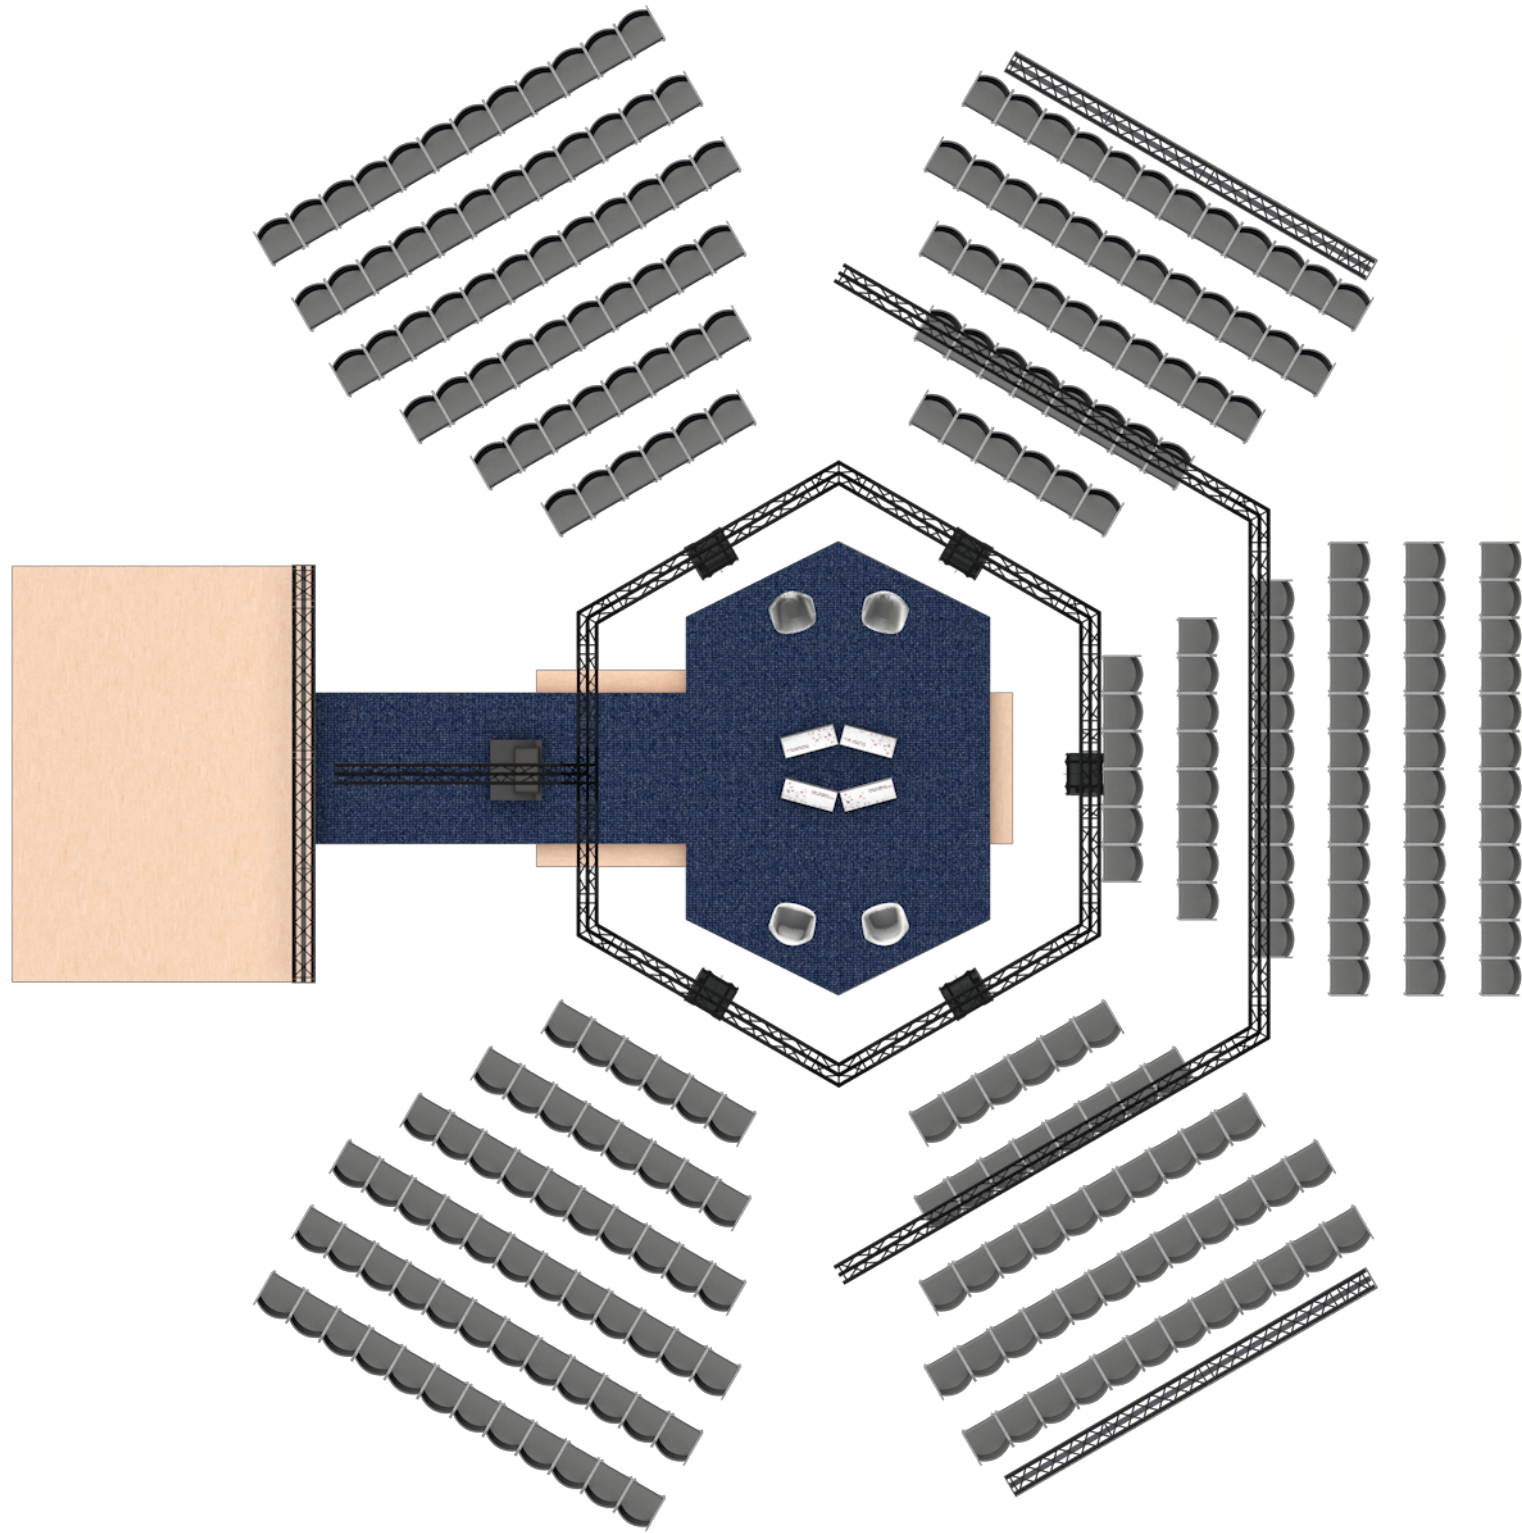

August 2020

ESC HUB

2008 ESC Amsterdam

Show Title		Venue		Drawing No.	
2008 ESC Amsterdam		RAI Amsterdam		1	
Event date		Handling Period			
August 2020		—			
Plan type		Drawn by		Approved by	
ESC HUB		TD		MediAventures	
Units	Papersize	Scale	Version		
mm	A3	Scale	V1