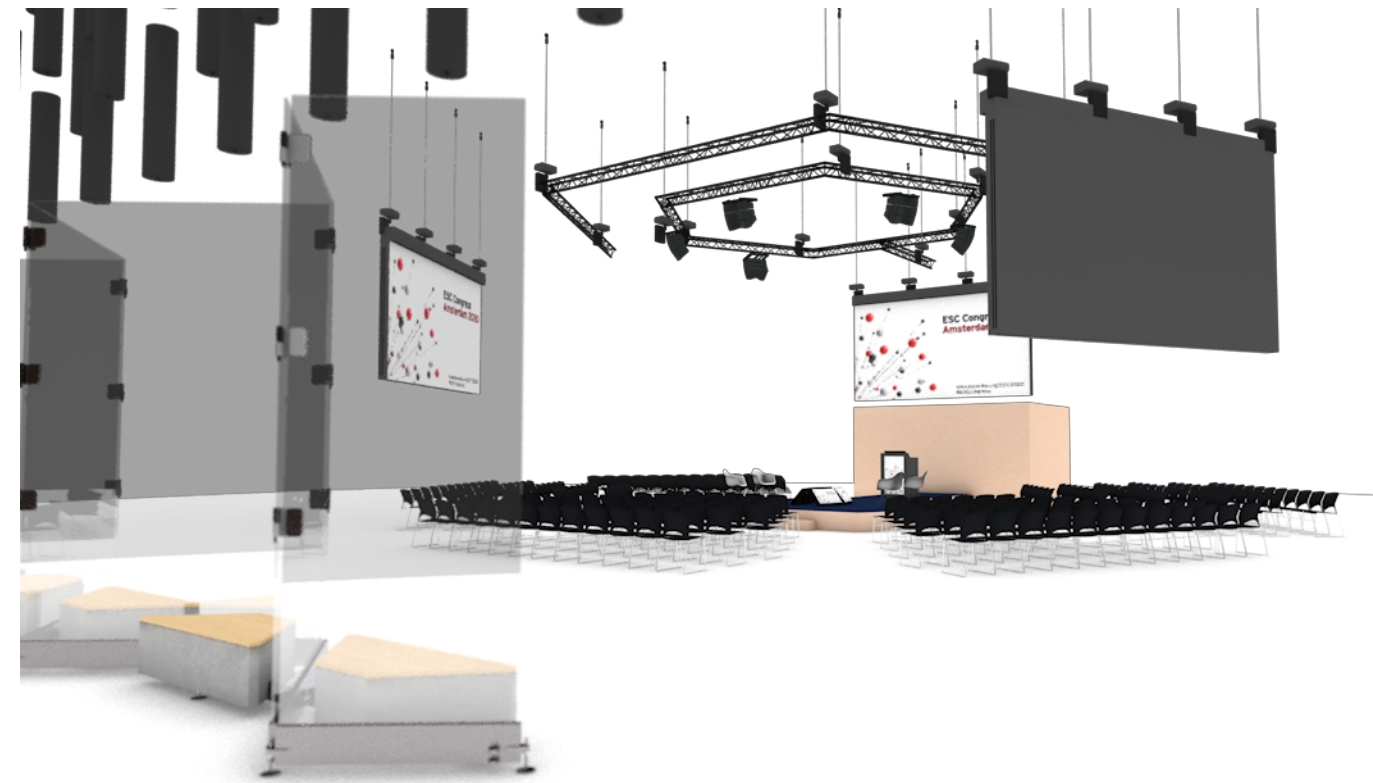

## Video

Item	Purpose	Quantity
DVI-HDSDI conversion	To convert the DVI signal from CYIM to HDSDI	1
Samsung 32" HD monitor	Monitor for moderators	4
SDI-HDMI conversion	To convert the signal on each monitor for moderators	4
Samsung 46" HD monitor	Monitor for lectern	1
DVI-fiber conversion	To connect the CYIM laptop with the CYIM mixer	1
Panasonic AW-HE120 + AW-RP120	Camera's for the stage + controller+ tripod	3
Panasonic AW-HS50	SDI mixer for the camera's	1
DVI-HDSDI conversion	To convert SDI mixer in CYIM mixer	1
High res LED screen	5,5m x 3m (1408x 768 pixels)	3
DVI splitter	Split the program from CYIM to LED	1
DVI-fiber conversion	Signal for LEDwall	2
Network	Connection to CYIM PMS system	2

## Audio

Item	Purpose	Quantity
PA-system with direction speakers	L-Acoustics modules, sound Line array	5
Gooseneck microphones	Lectern (wired)	2
Audiotechnica microphones	Moderators (wired)	5
Audiotechnica microphones	Public interaction microphones (wired)	3
Yamaha sound mixer	Sound mixing board	1
L-acoustics XT5 monitor	Sound for moderator and lectern	4
GreenGo intercom Beltpack	Talk to supervisor HUB's	1

## Setup

Item	Purpose	Quantity
Technical truss	Light and audio structure	112m
Light box	General atmosphere	5
Chainhost and steel for structure	rigging	25
Stage 7m	Height 40cm	24.5sqm
Moderator lounge seats	seats	5
Custom made lectern	lectern	1
Chairs audience	2 blocks	250-300
Carpet (tiles)	360sqm	360sqm
Measurements HUB	22m x 16m	352sqm

August 2020

ESC HUB

2008 ESC Amsterdam

Show Title		Venue		Drawing No.	
<b>2008 ESC Amsterdam</b>		RAI Amsterdam		<b>1</b>	
Event date		Handling Period			
August 2020		—			
Plan type		Drawn by		Approved by	
<b>ESC HUB</b>		TD		MediAventures	
Units	Papersize	Scale	Version		
mm	A3	Scale	V1		