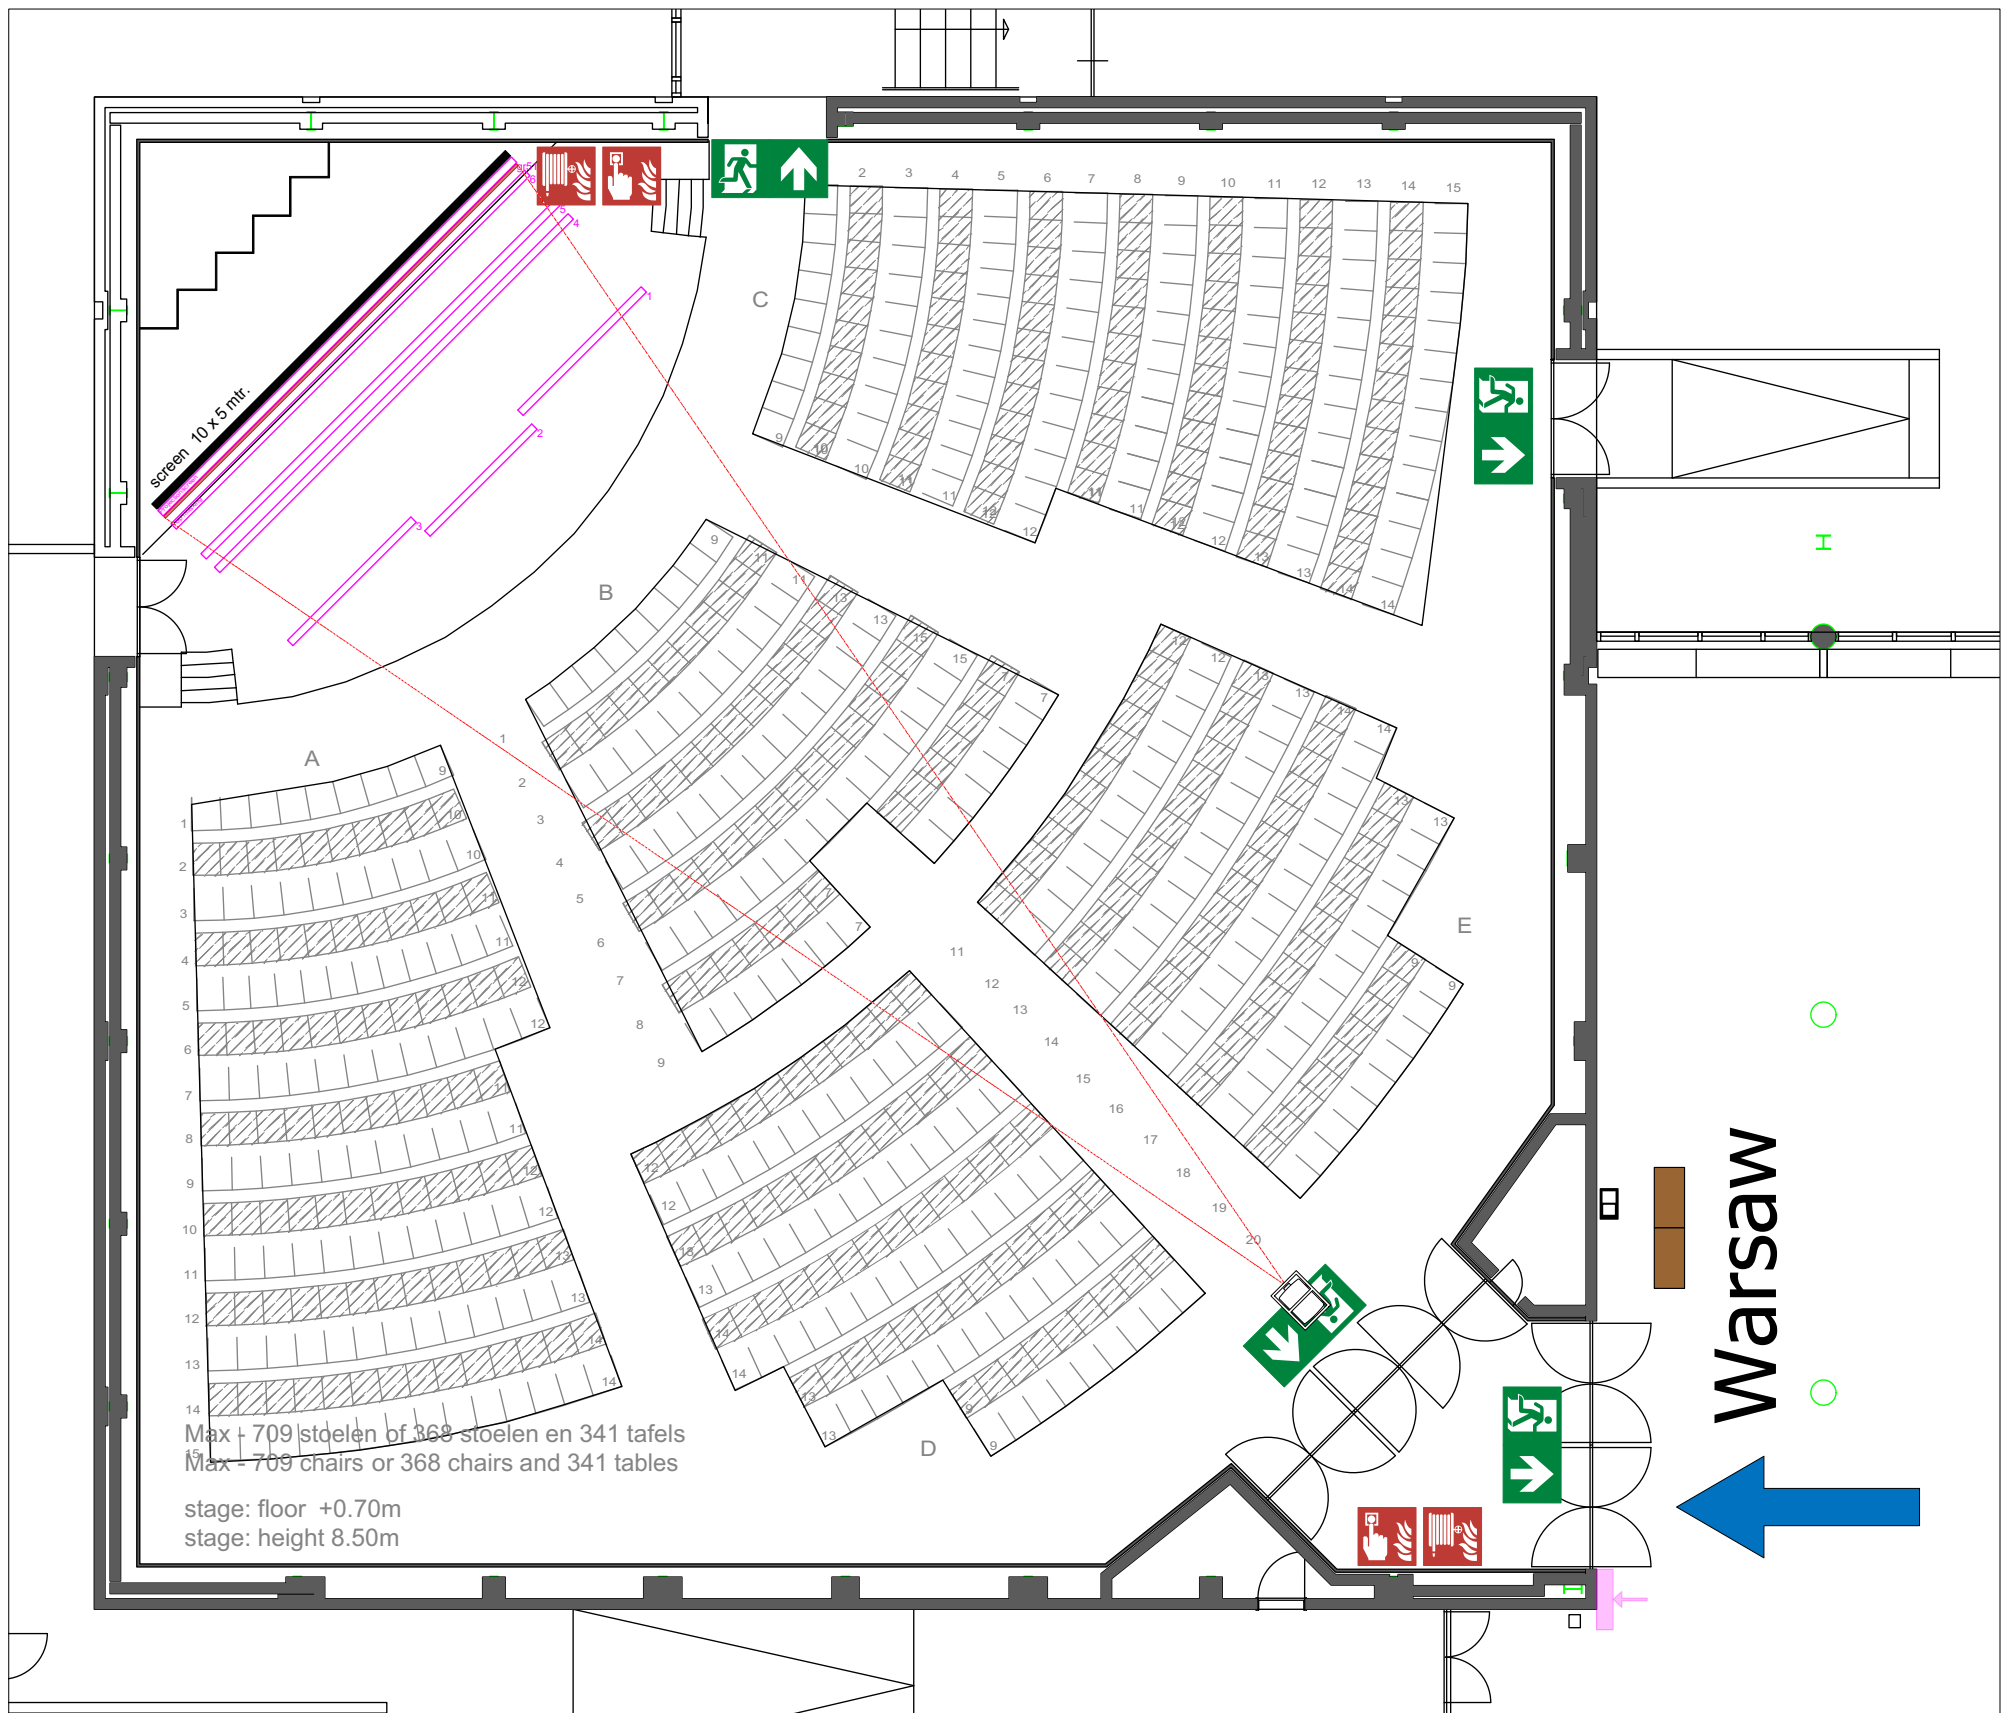

1

ESC 2020 - Warsaw@A3

Scale: 1:150

Max - 709 stoelen of 368 stoelen en 341 tafels
Max - 709 chairs or 368 chairs and 341 tables
stage: floor +0.70m
stage: height 8.50m

Rev. no.	Rev. date	Description	by	Room dimension	Sheet name	Production
				Number of seats	ESC 2020 - Warsaw@A3	ESC 2020
				Stage size	Scale	Client
				Screen size	1:150@A3	Amsterdam Rai
					Units	Event date
					mm	August 2020
					Pub. date	
					10 maart 2020	
					Drawn by	
					P.A.	

Warsaw