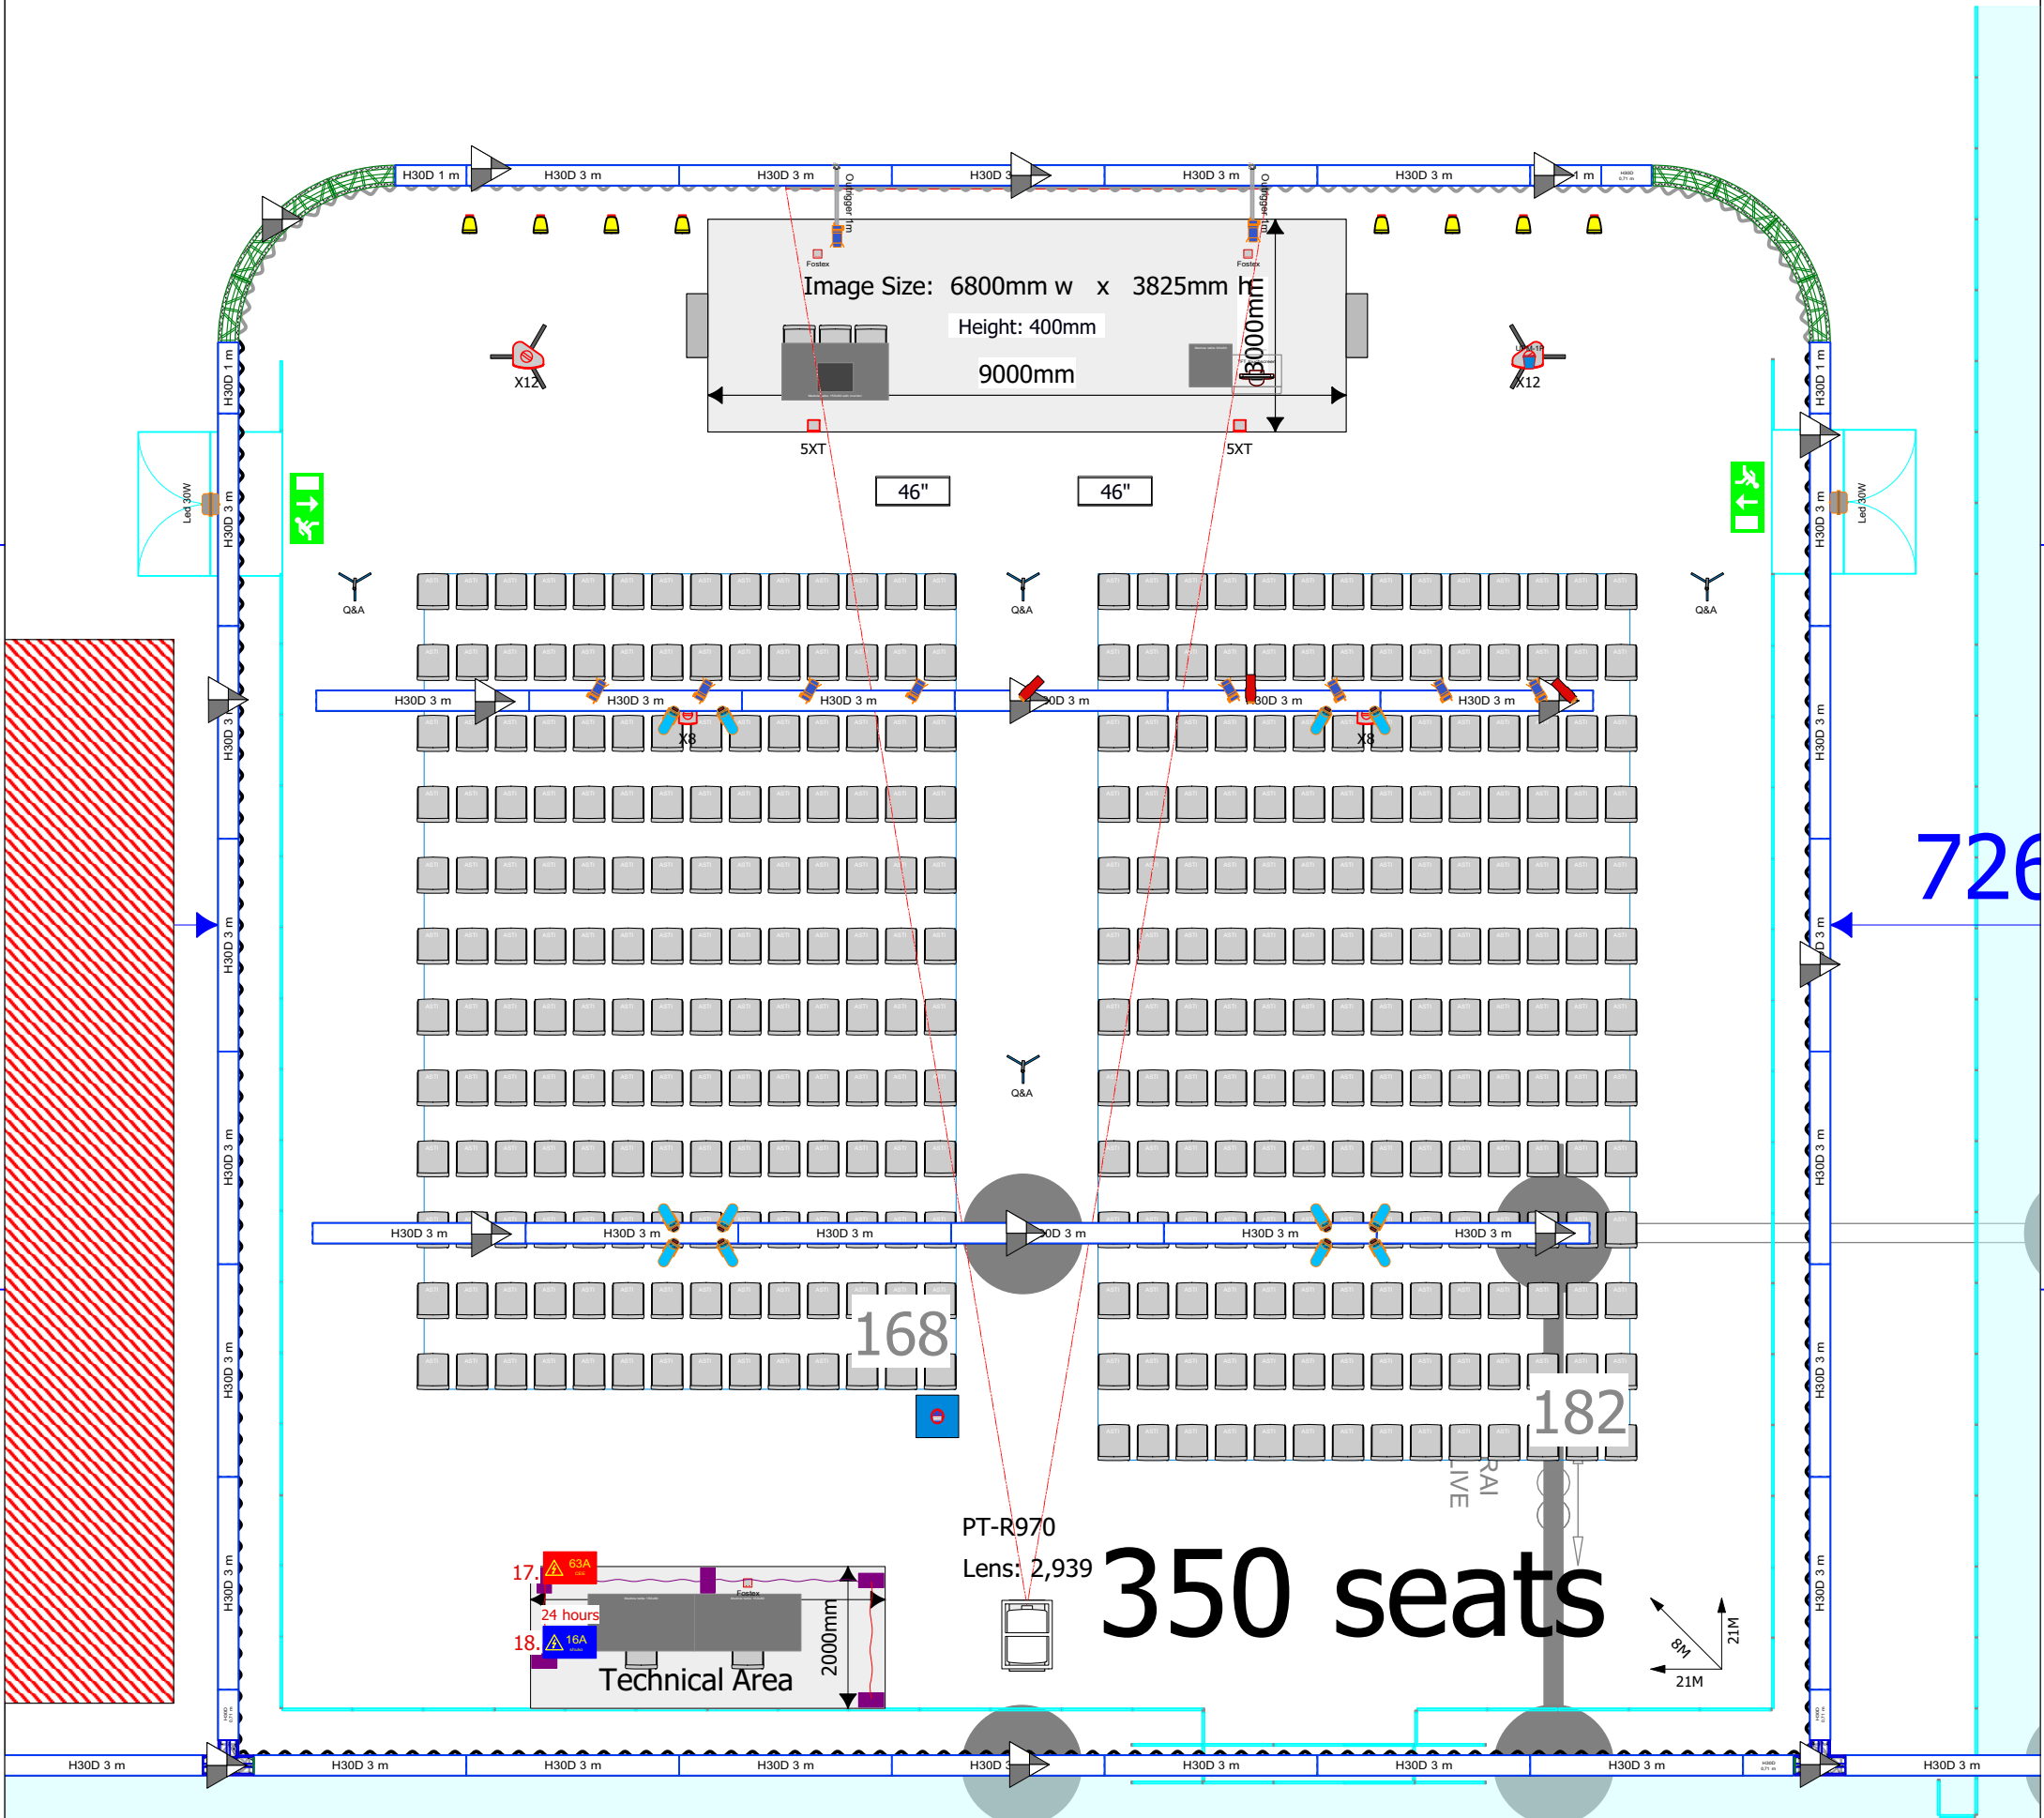

1

ESC 2020 - Valletta@A3  
Scale: 1:100

GE 6  
C:  
S/ACC

Valletta

350 seats

726

<table border="1"> <thead> <tr> <th>Rev no.</th> <th>Rev date</th> <th>Description</th> <th>by</th> </tr> </thead> <tbody> <tr> <td> </td> <td> </td> <td> </td> <td> </td> </tr> </tbody> </table>		Rev no.	Rev date	Description	by					<p>Valletta</p> <p>Room dimension</p> <p>Number of seats</p> <p>Stage size</p> <p>Screen size</p>		<p>Sheet name ESC 2020 - Valletta@A3</p> <p>Scale 1:100@A3</p> <p>Units mm</p> <p>Pub. date 10 maart 2020</p> <p>Drawn by P.A.</p>		<p>Production ESC 2020</p> <p>Client</p> <p>Location Amsterdam Rai</p> <p>Event date August 2020</p>	
Rev no.	Rev date	Description	by												
				<p>© 2018 ACS Audiovisual All rights reserved. No part of this publication may be reproduced or transmitted in any form or for any purpose without the express permission of ACS Audiovisual.</p>											