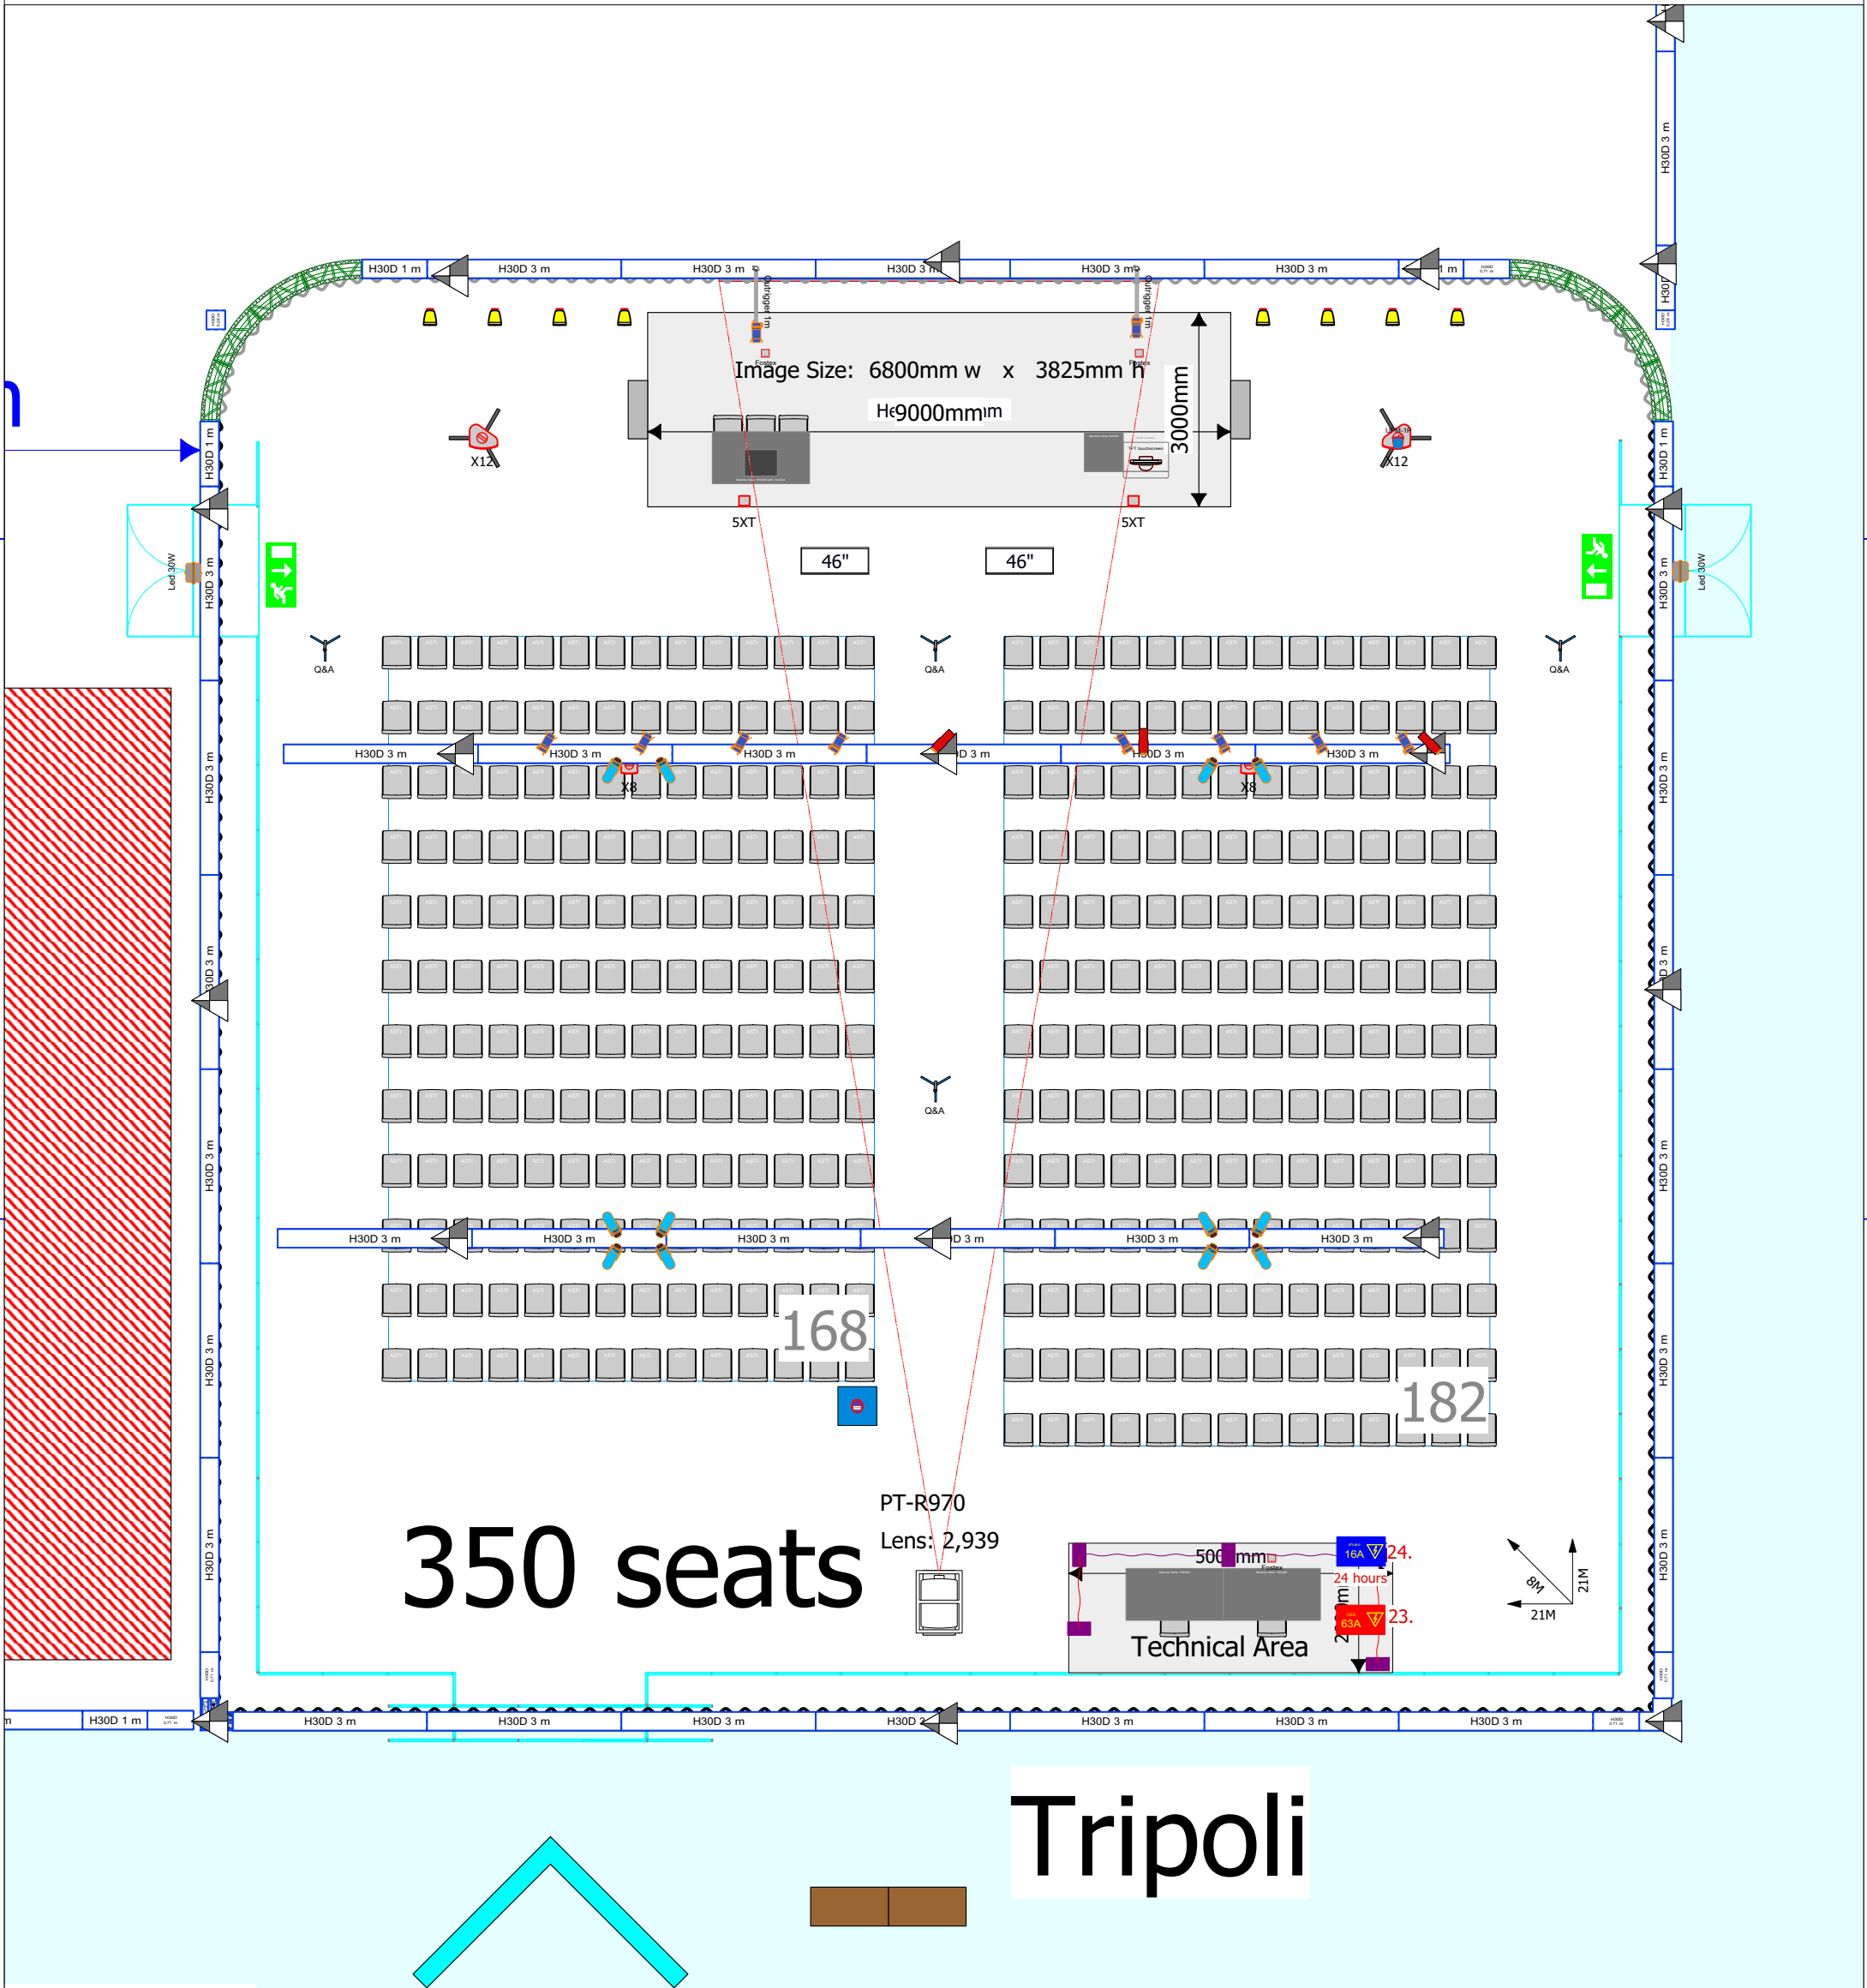

1

ESC 2020 - Tripoli@A3
Scale: 1:100

350 seats

Tripoli

i-CHD

Rev no.	Rev date	Description	by	Room dimension	Sheet name	Production
				Number of seats	ESC 2020 - Tripoli@A3	ESC 2020
				Stage size	Scale	Client
				Screen size	1:100@A3	Amsterdam Rai
					Units	Event date
					mm	August 2020
					Pub. date	
					10 maart 2020	
					Drawn by	
					P.A.