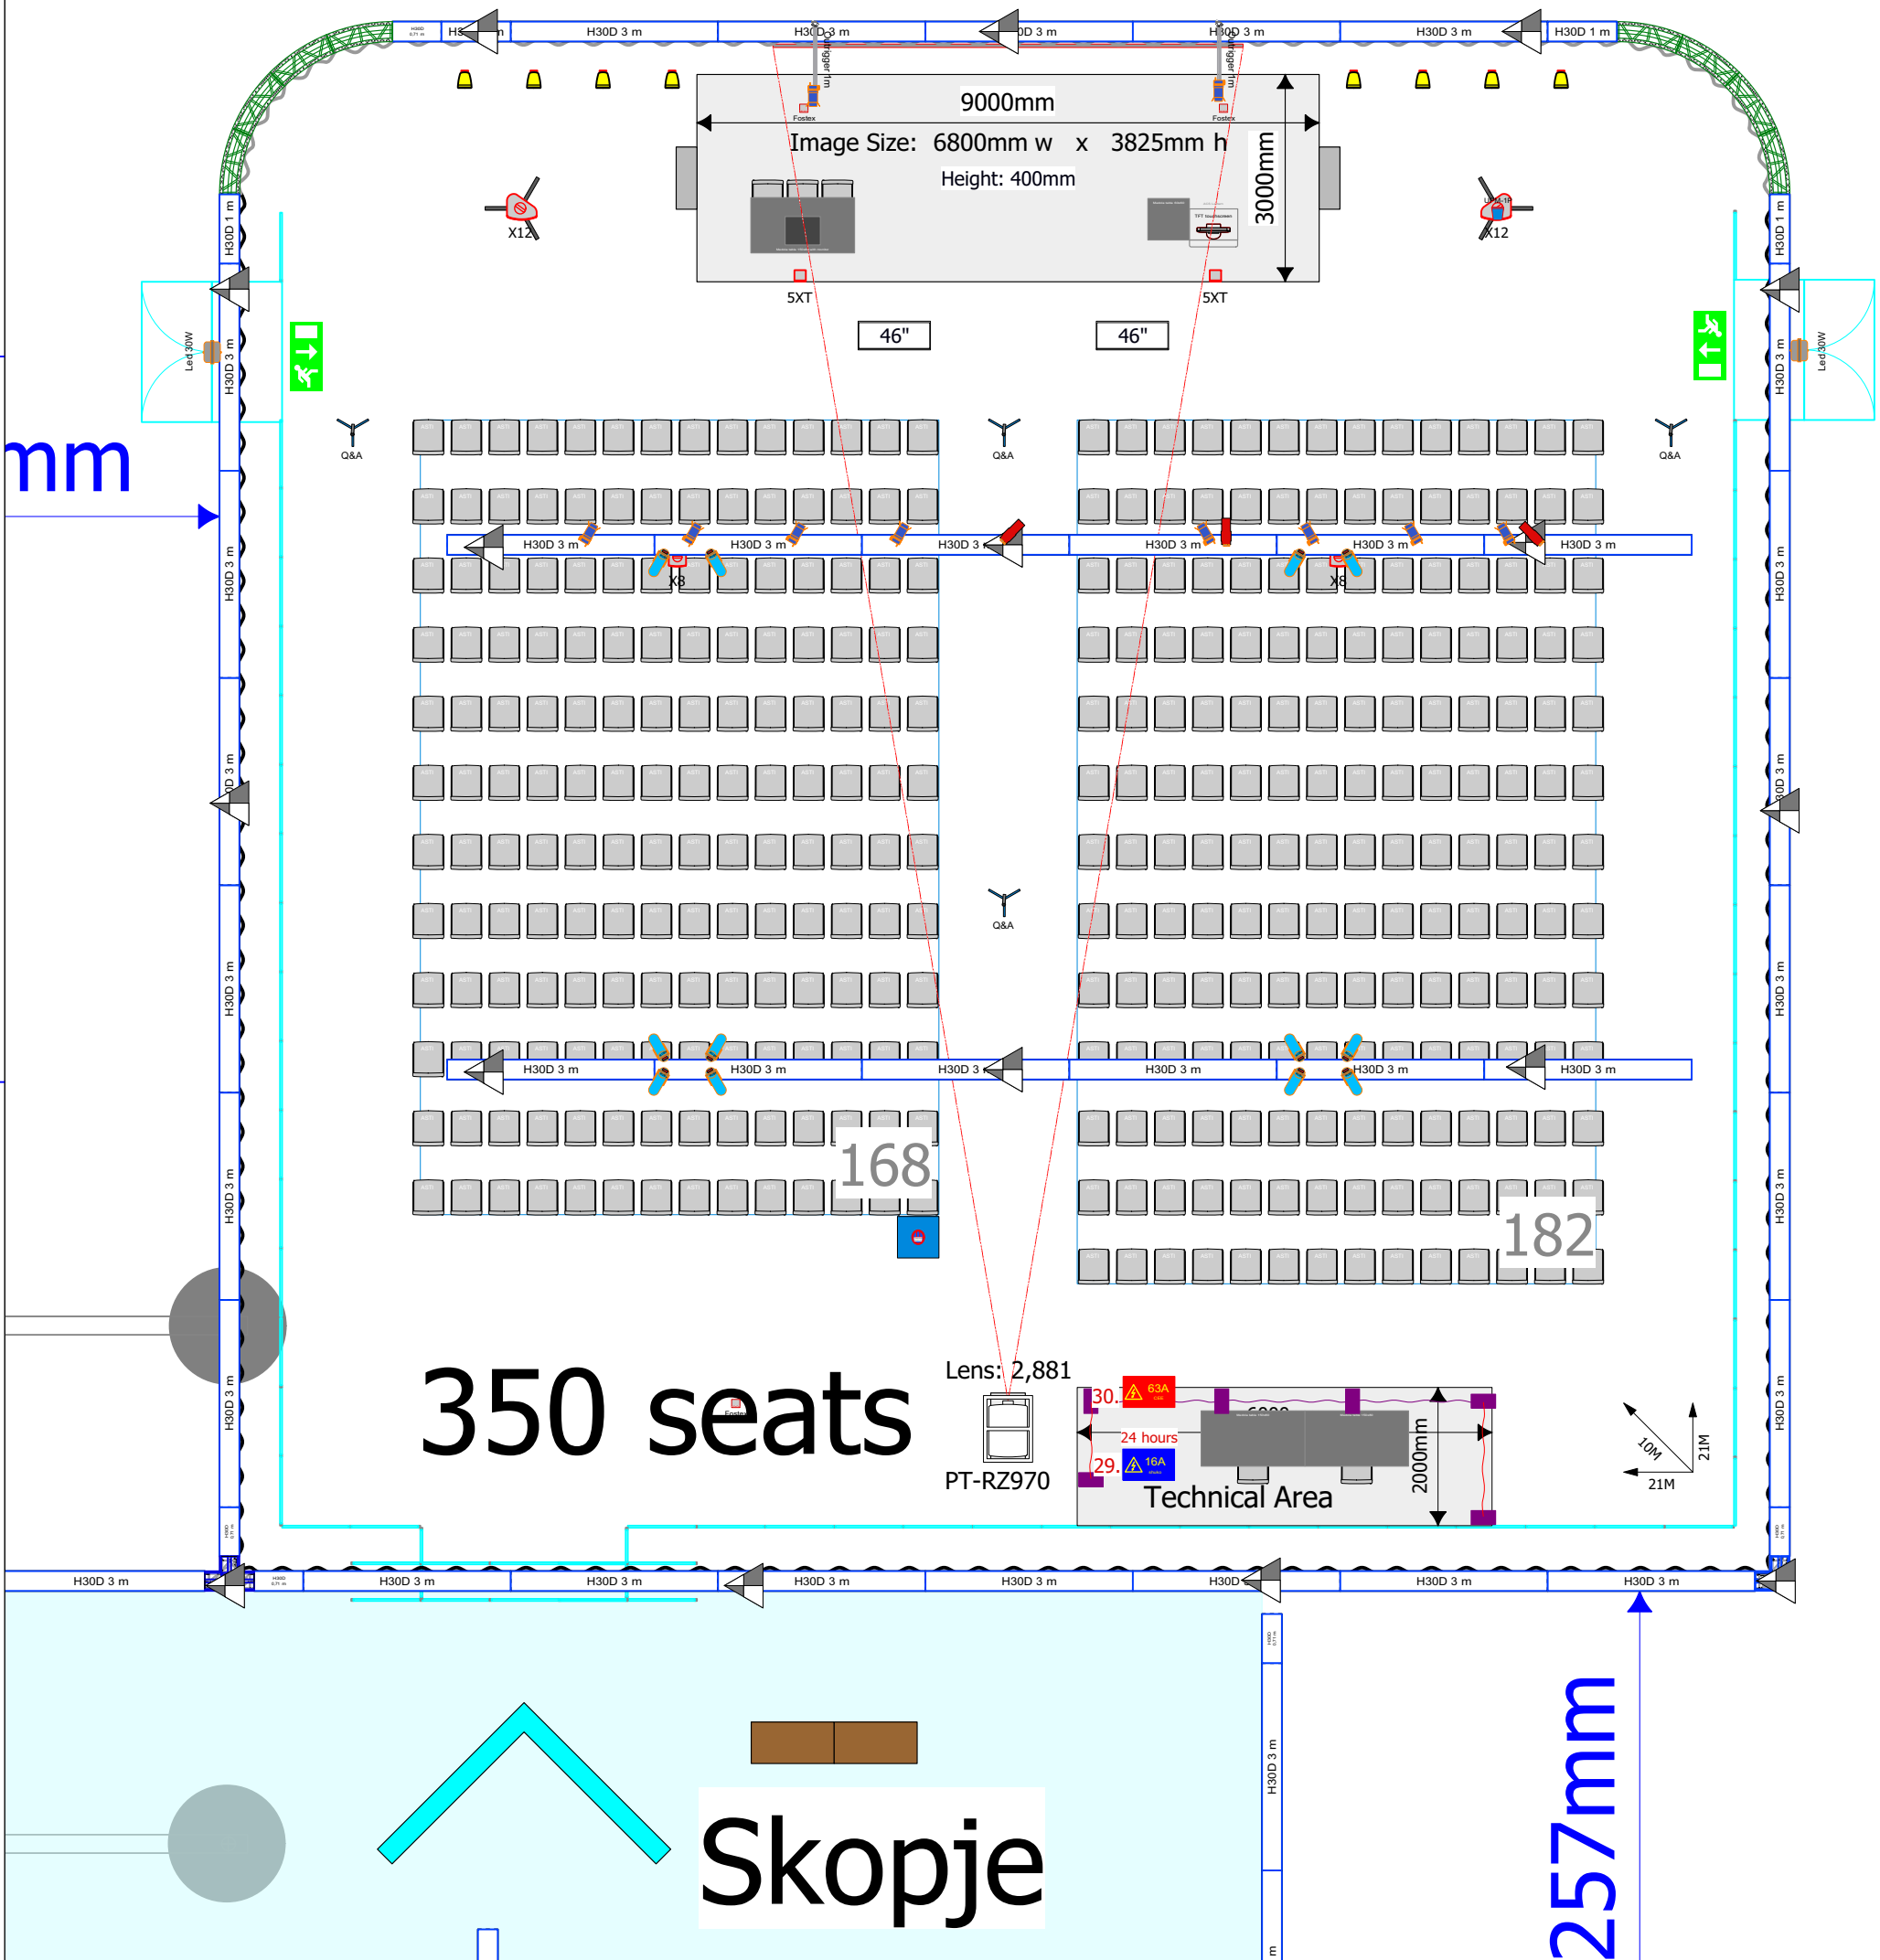

1

ESC 2020 - Skopje@A3
Scale: 1:100

350 seats

Lens: 2,881
PT-RZ970

257mm

Skopje

Rev no.	Rev date	Description	by	Room dimension	Sheet name	Production
				Number of seats	ESC 2020 - Skopje@A3	ESC 2020
				Stage size	Scale	Client
				Screen size	1:100@A3	Amsterdam Rai
					Units	Event date
					mm	August 2020
					Pub. date	
					10 maart 2020	
					Drawn by	
					P.A.