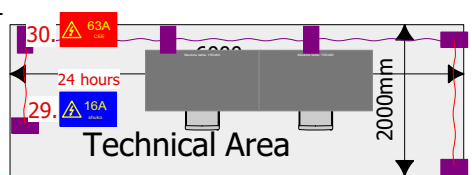

350 seats

Lens: 2,881
PT-RZ970