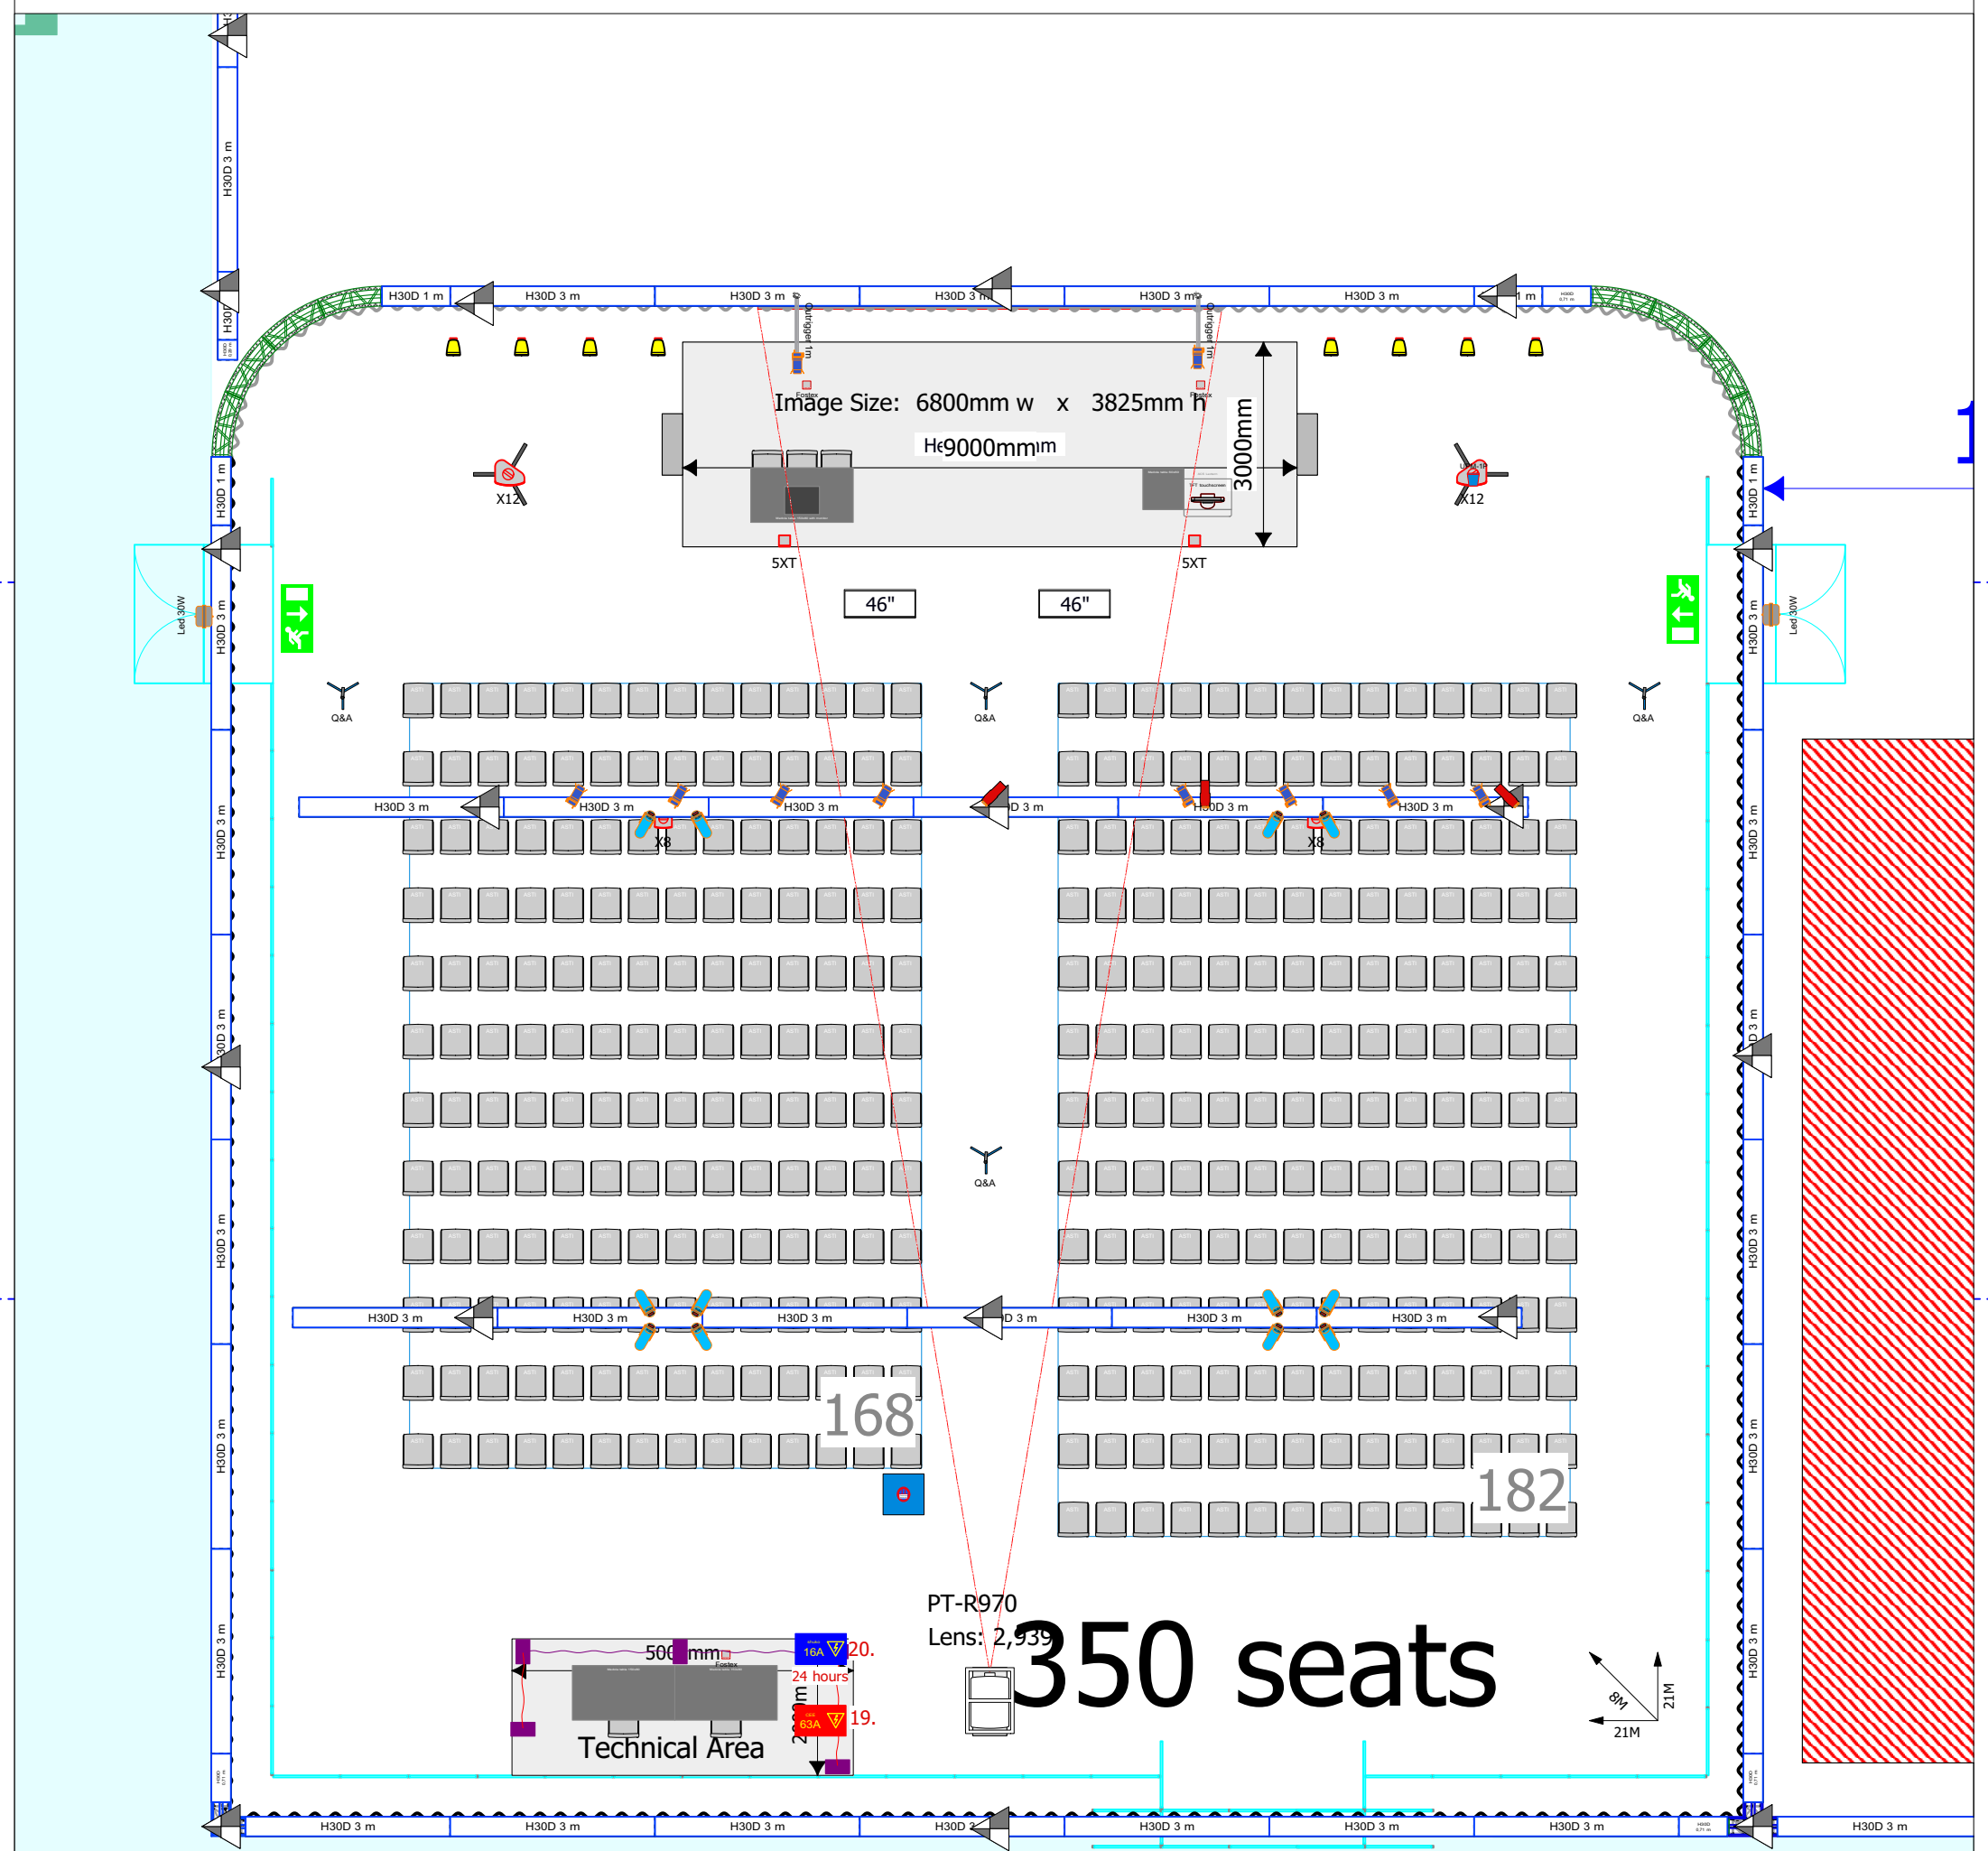

1

ESC 2020 - Lisbon@A3
Scale: 1:100

5

10

15 M

Lisbon

VILLA
TO

or Valves/

<table border="1"> <thead> <tr> <th>Rev. no.</th> <th>Rev. date</th> <th>Description</th> <th>by</th> </tr> </thead> <tbody> <tr> <td> </td> <td> </td> <td> </td> <td> </td> </tr> </tbody> </table>	Rev. no.	Rev. date	Description	by					<p>San Marino</p> <p>Room dimension</p> <p>Number of seats</p> <p>Stage size</p> <p>Screen size</p>	<p>Sheet name ESC 2020 - Lisbon@A3</p> <p>Scale 1:200@A3</p> <p>Units mm</p> <p>Pub. date 10 maart 2020</p> <p>Drawn by P.A.</p>	<p>Production ESC 2020</p> <p>Client</p> <p>Location Amsterdam Rai</p> <p>Event date August 2020</p>
	Rev. no.	Rev. date	Description	by							
	<p>ACS INNOVATIVE AUDIOVISUAL SOLUTIONS</p>		<p>© 2018 ACS Audiovisual All rights reserved. No part of this publication may be reproduced or transmitted in any form or for any purpose without the express permission of ACS Audiovisual.</p>								