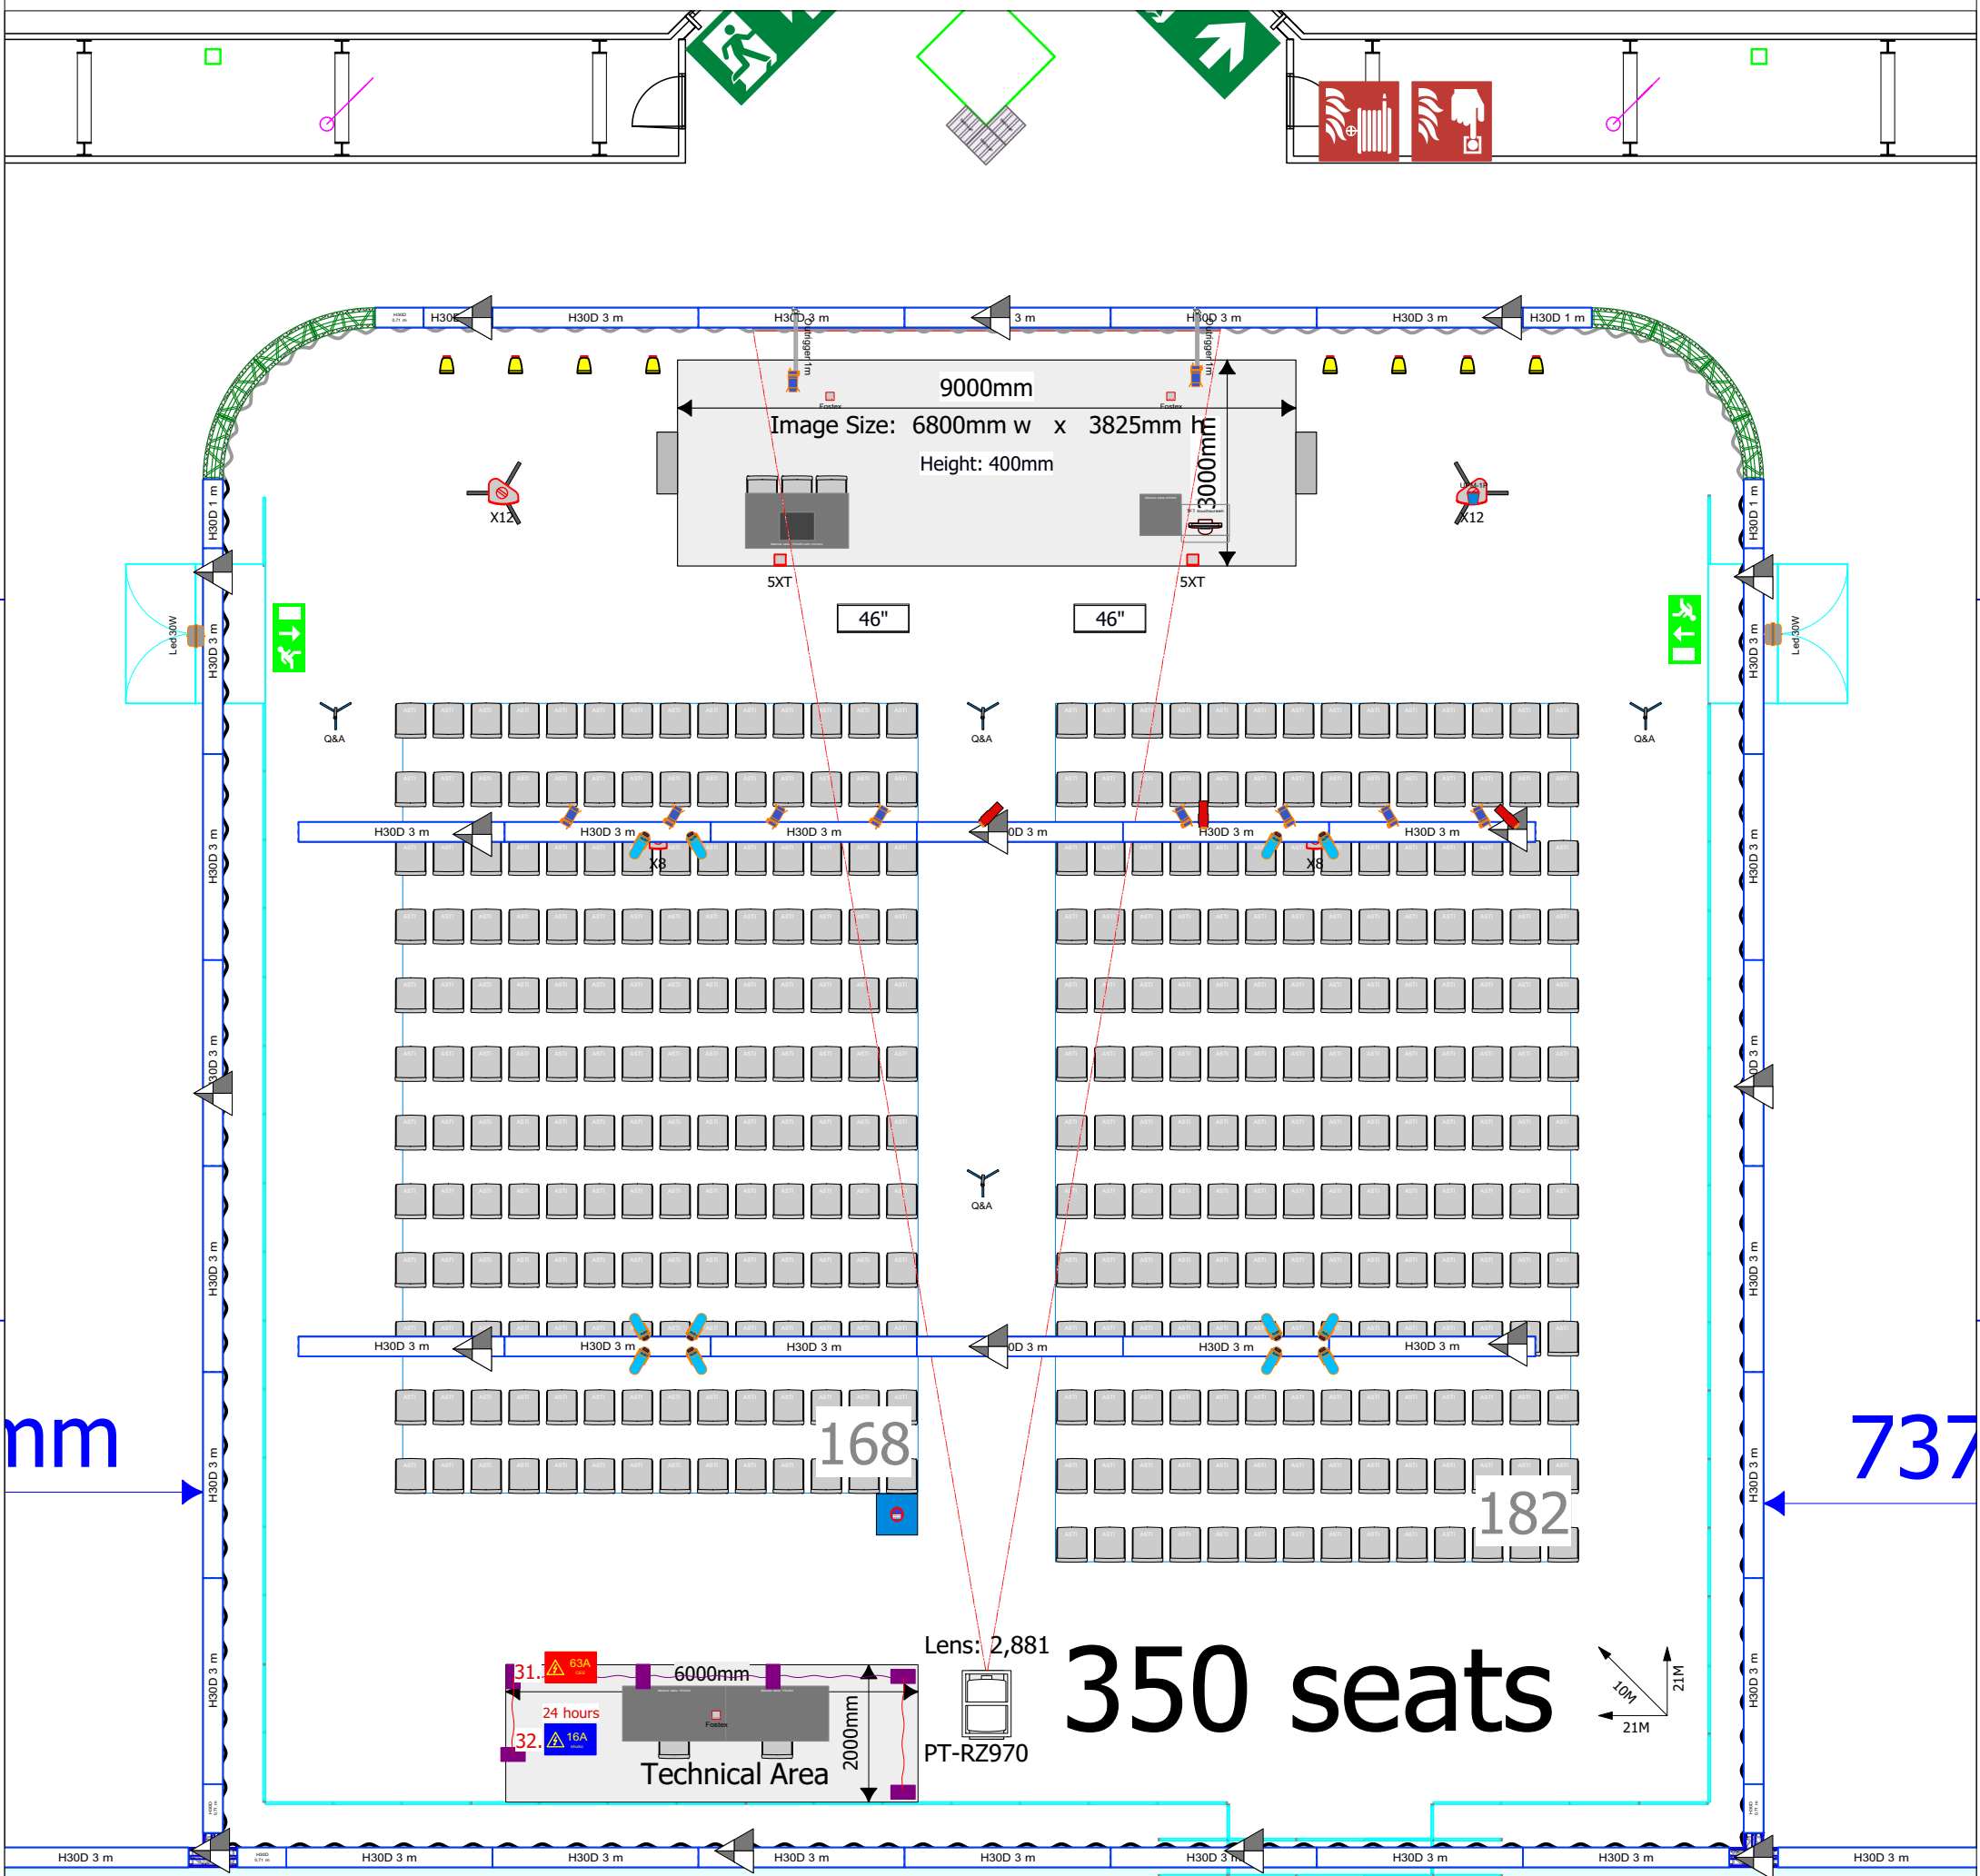

1

ESC 2020 - Bucharest@A3  
Scale: 1:100

nm

737

350 seats

# Bucharest

<table border="1"> <thead> <tr> <th>Rev no.</th> <th>Rev date</th> <th>Description</th> <th>by</th> </tr> </thead> <tbody> <tr> <td> </td> <td> </td> <td> </td> <td> </td> </tr> </tbody> </table>		Rev no.	Rev date	Description	by					<p><b>Bucharest</b></p> <p>Room dimension Number of seats Stage size Screen size</p>		<p>Sheet name ESC 2020 - Bucharest@A3</p> <p>Scale 1:100@A3</p> <p>Units mm</p> <p>Pub. date 10 maart 2020</p> <p>Drawn by P.A.</p>		<p>Production ESC 2020</p> <p>Client</p> <p>Location Amsterdam Rai</p> <p>Event date August 2020</p>	
Rev no.	Rev date	Description	by												
				<small>© 2018 ACS Audiovisual All rights reserved. No part of this publication may be reproduced or transmitted in any form or for any purpose without the express permission of ACS Audiovisual.</small>											