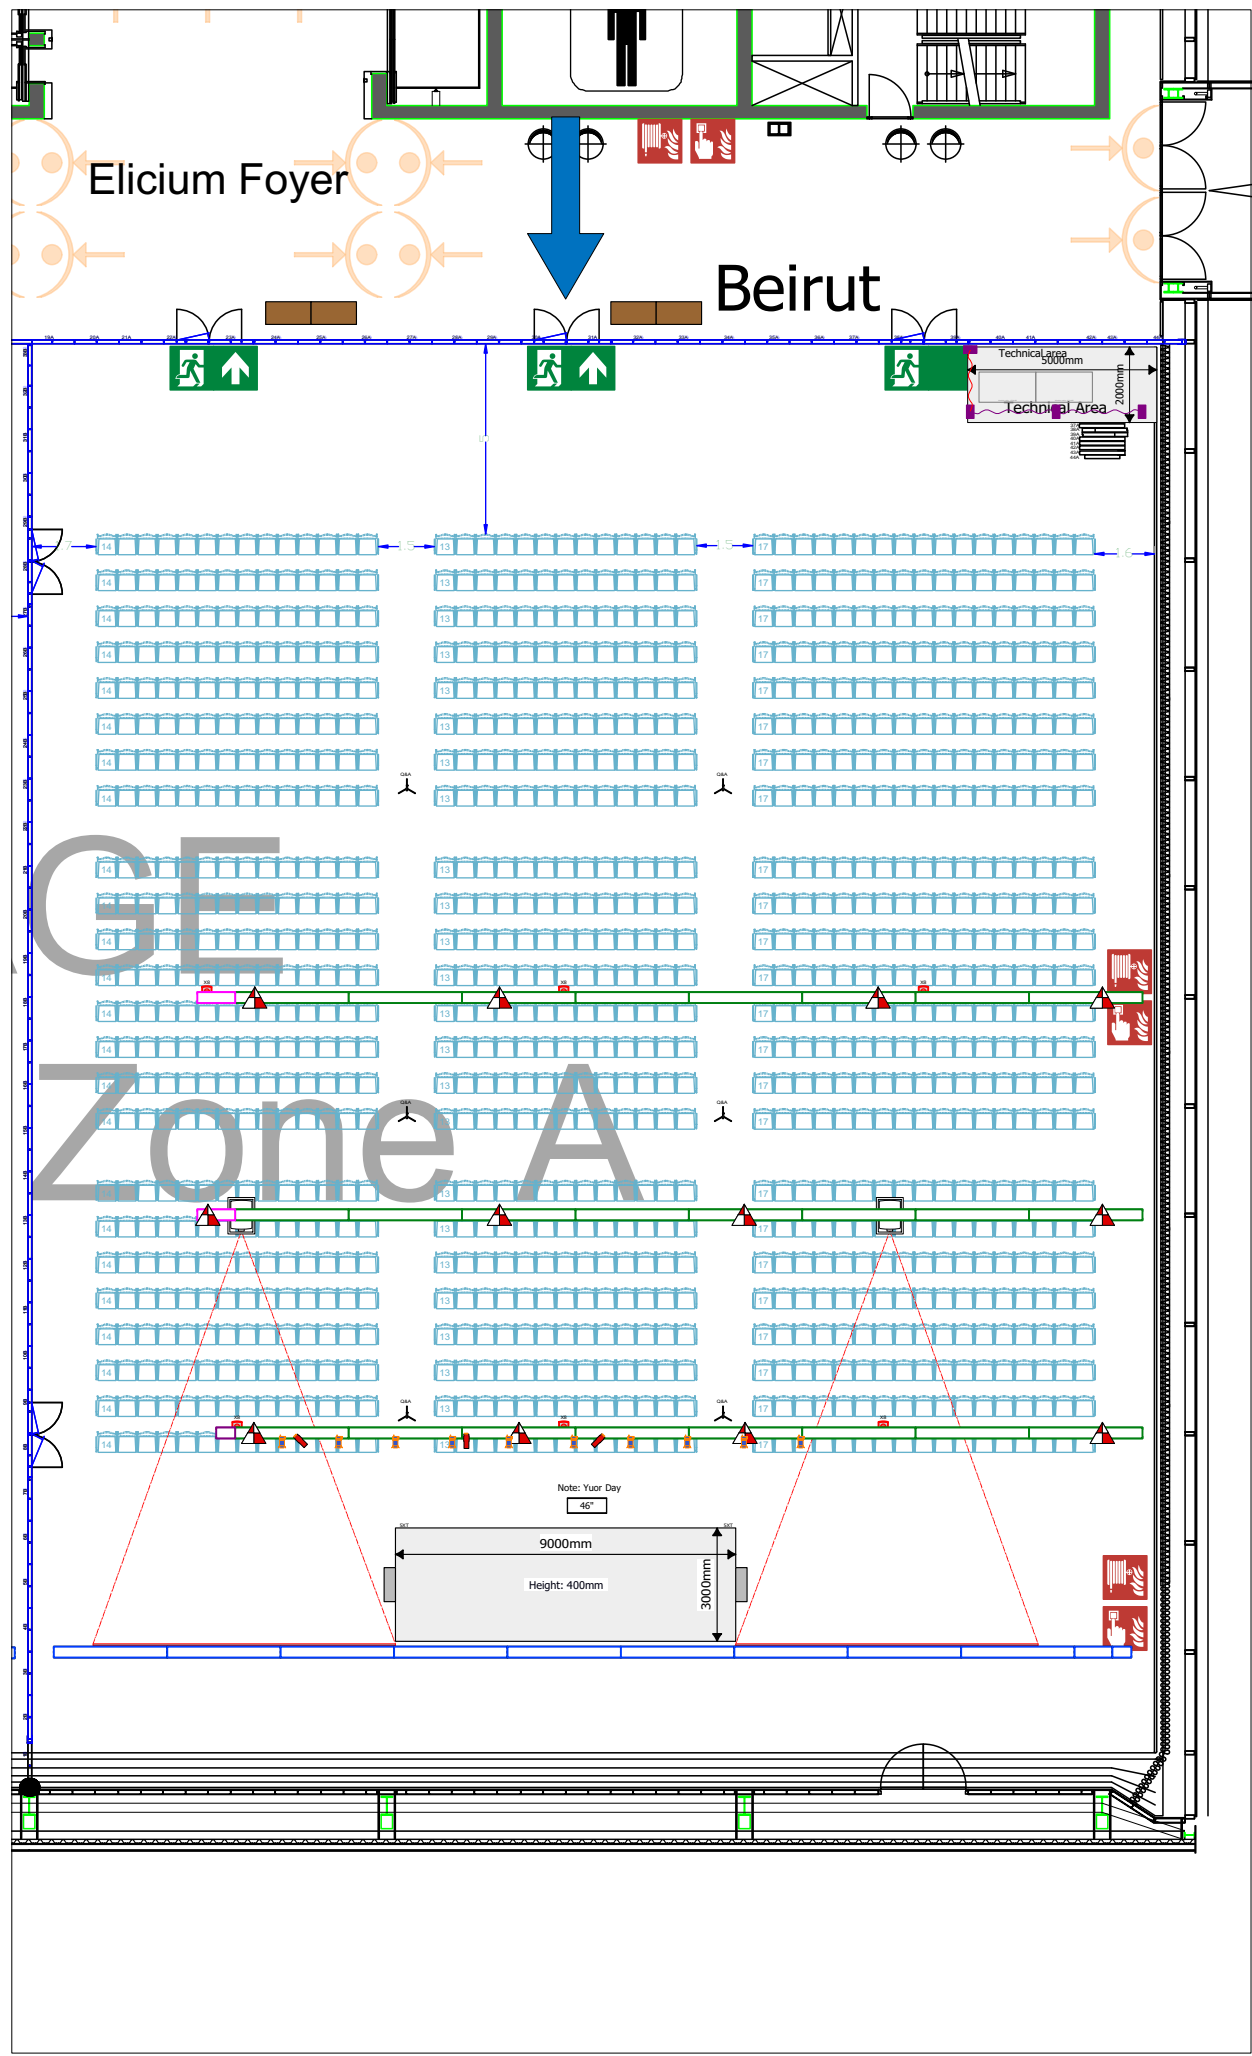

1

ESC 2020 - Beirut@A3
Scale: 1:200

Rev no.		Rev date	Description	by	Sheet name		Production
					ESC 2020 - Beirut@A3		ESC 2020
Room dimension		Various			Scale	Units	Client
Number of seats		Various			1:200@A3	mm	
Stage size		Various			Pub. date	Location	
Screen size		Various			10 maart 2020	Amsterdam Rai	
					Drawn by	Event date	
					P.A.	August 2020	
<small>© 2019 ACS Audiovisual All rights reserved. No part of this publication may be reproduced or transmitted in any form or for any purpose without the express permission of ACS Audiovisual.</small>							