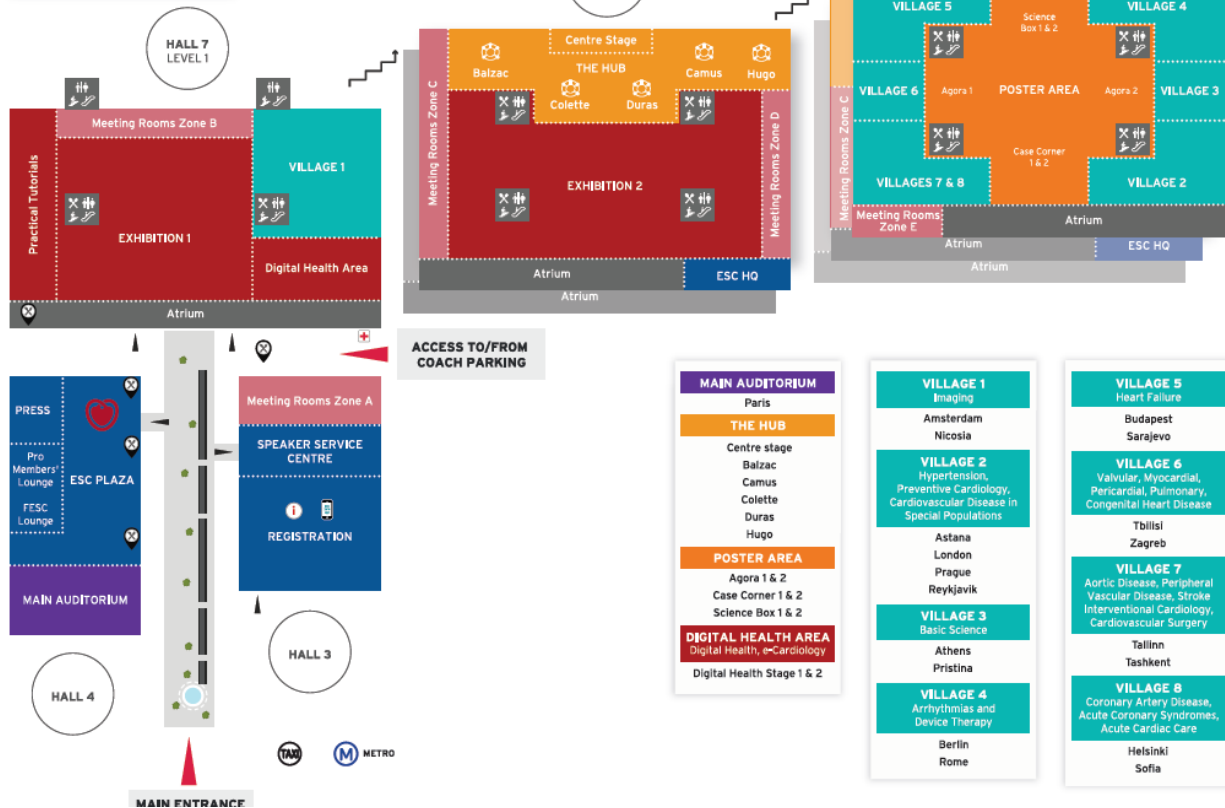

Lectern and Table Branding

During your industry session you can brand the lecterns and the tables with your corporate logo or approved agenda. In Hall 7.3 and 7.1 branding must be printed.

For the Hubs and Centre Stage the lecterns can be e-branded. On Centre Stage you have 7 brandable screens. Please inform us if you wish to do so and approve your branding with us. Bring your image on a USB stick to your booked session, 15 minutes prior the beginning of your session.

Lecture Rooms in Hall 7.3 (Supplied by ACS)	Lecture Rooms in Hall 7.1 (Supplied by ACS)	The Hubs and Center Stage (Supplied by MediaVenture)
Dimensions lecterns: - 118 cm, frontal height - 70 cm, frontal width - 45 cm, depth	Dimensions lecterns: - 118 cm, frontal height - 70 cm, frontal width - 45 cm, depth	E-brandable lecterns and the screens on Centre Stage can be e-branded as well
Dimension tables: (width)150 cm x (height)75 cm	Dimension tables : (width)150 cm x (height)75 cm	Different room concept – hence no tables

Together with

MAIN AUDITORIUM
Paris
THE HUB
Centre stage
Balzac
Camus
Colette
Duras
Hugo
POSTER AREA
Agora 1 & 2
Case Corner 1 & 2
Science Box 1 & 2
DIGITAL HEALTH AREA
Digital Health, e-Cardiology
Digital Health Stage 1 & 2

Lecture Rooms in Hall 7.1 and Hall 7.3

Lecture rooms in Hall 7.1 and Hall 7.3

Lecture Rooms in Hall 7.2

The Hubs and Centre Stage

Vertical screen of 46''
Provide 1920x1080 JPG in **portrait** format
for The Hubs as well as Centre Stage