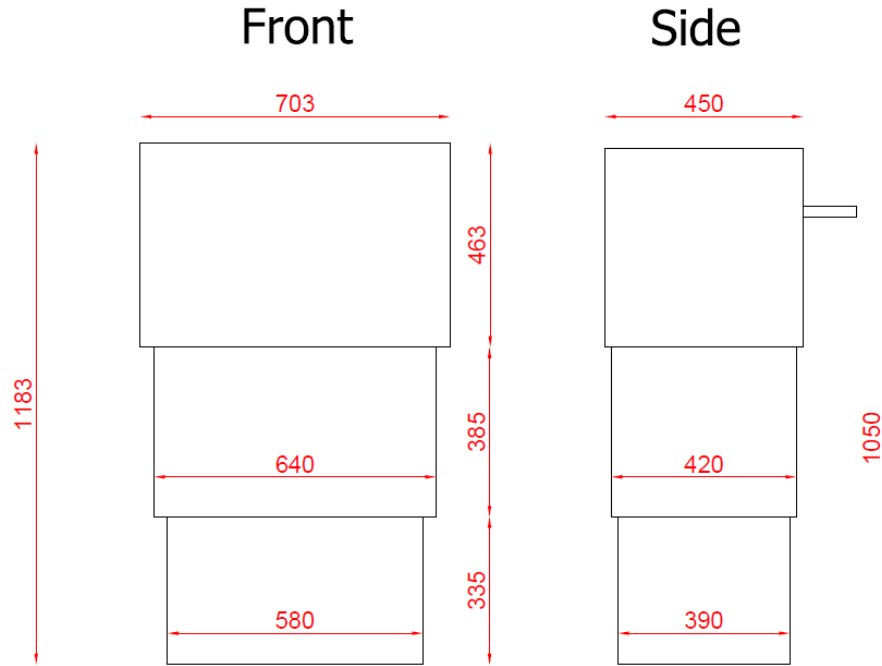

Lecture Rooms in Hall 7.3 (Supplied by ACS)	Lecture Rooms in Hall 7.1 (Supplied by ACS)	The Hubs and Center Stage (Supplied by MediaVenture)
Dimensions lecterns: - 118 cm, frontal height - 70 cm, frontal width - 45 cm, depth	Dimensions lecterns: - 118 cm, frontal height - 70 cm, frontal width - 45 cm, depth	E-brandable lecterns and the screens on Centre Stage can be e-branded as well
Dimension tables: (width)150 cm x (height)75 cm	Dimension tables : (width)150 cm x (height)75 cm	Different room concept – hence no tables

Lecture Rooms in Hall 7.1 and Hall 7.3

Lecture rooms in Hall 7.1 and Hall 7.3

Lecture Rooms in Hall 7.2

The Hubs and Centre Stage

Vertical screen of 46''
Provide 1920x1080 JPG in **portrait** format
for The Hubs as well as Centre Stage

Centre Stage has 7 screens that are e-brandable.
Screens have a size of 46''. Provide 1920x1080 JPG in
landscape format

Together with