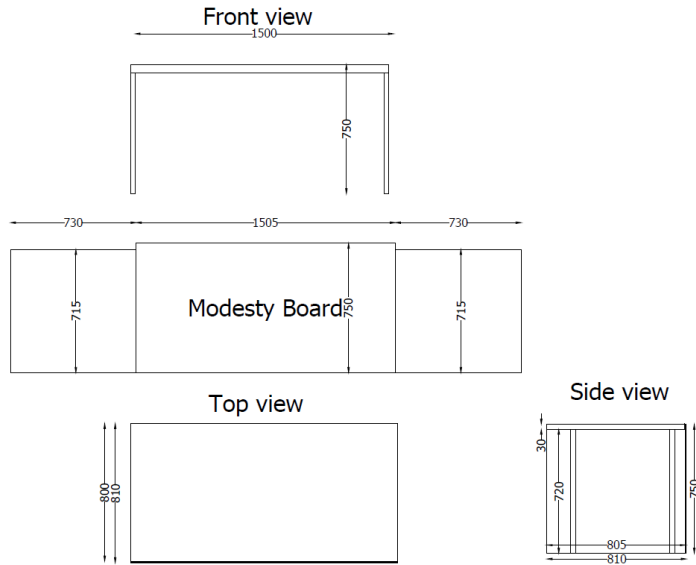

Lecture Rooms in Hall 7.3 (Supplied by ACS)	Lecture Rooms in Hall 7.1 (Supplied by ACS)	The Hubs and Center Stage (Supplied by MediaVenture)
Dimensions lecterns: - 118 cm, frontal height - 70 cm, frontal width - 45 cm, depth	Dimensions lecterns: - 118 cm, frontal height - 70 cm, frontal width - 45 cm, depth	E-brandable lecterns and the screens on Centre Stage can be e-branded as well
Dimension tables: (width)150 cm x (height)75 cm	Dimension tables : (width)150 cm x (height)75 cm	Different room concept – hence no tables

Lecture Rooms in Hall 7.1 and Hall 7.3

Lecture rooms in Hall 7.1 and Hall 7.3

Lecture Rooms in Hall 7.2

The Hubs and Centre Stage

Vertical screen of 46''
Provide 1920x1080 JPG in **portrait** format
for The Hubs as well as Centre Stage

Centre Stage has 7 screens that are e-brandable.
Screens have a size of 46''. Provide 1920x1080 JPG in
landscape format

Together with