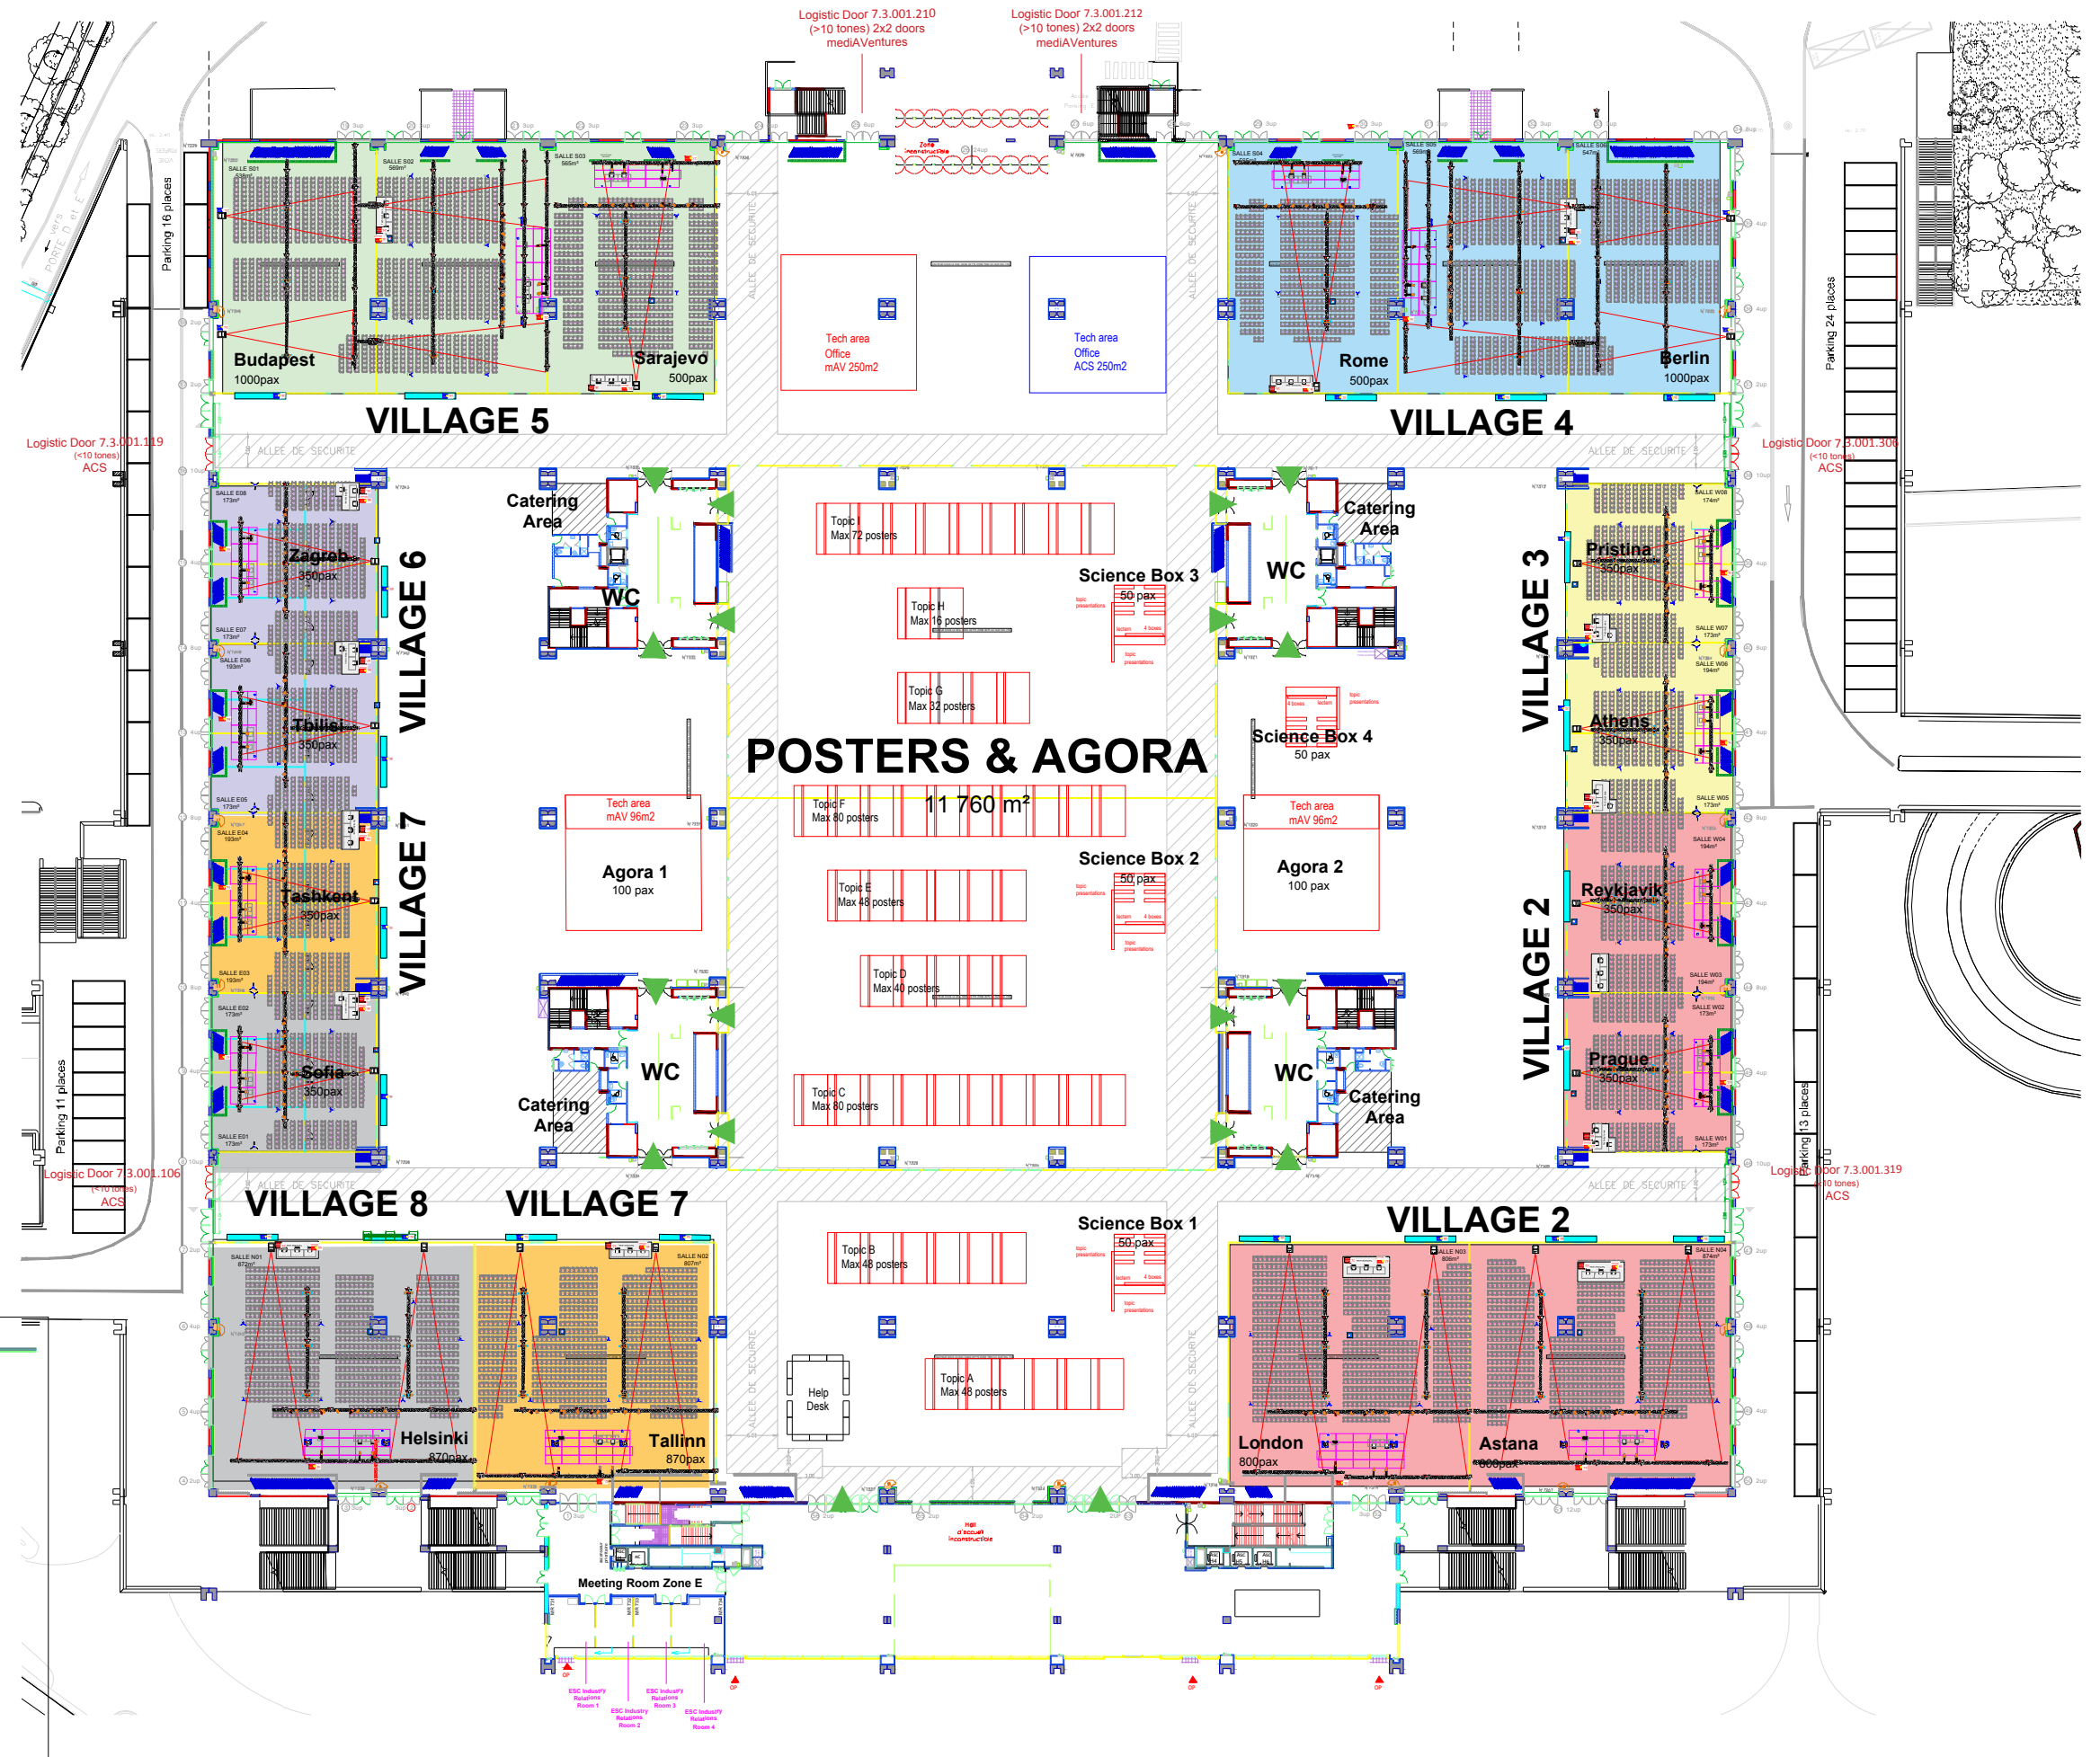

VILLAGE 2
1 680 m²

VILLAGE 2 & 3
1 445 m²

VILLAGE 4
1 670 m²

VILLAGE 5
1 670 m²

VILLAGE 6
1 445 m²

VILLAGE 6
1 680 m²

Hall 3 Mezzanine
Meeting Room Zone E