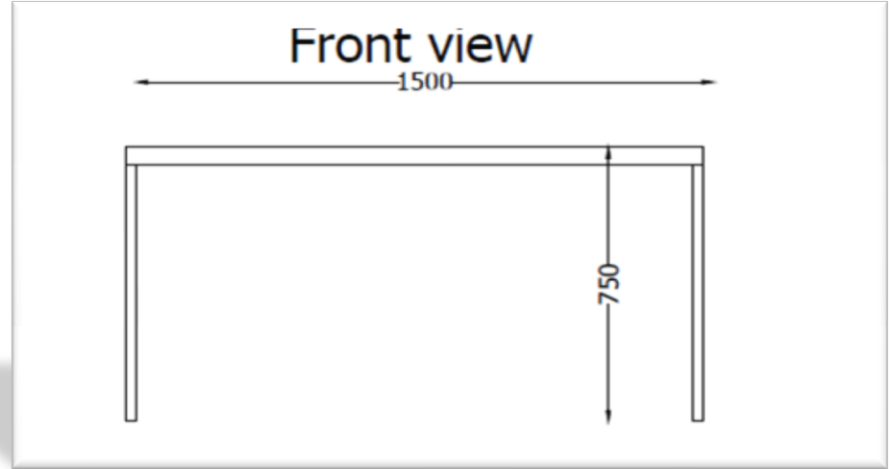

Lectern and table in lecture rooms Villages 1 to 6