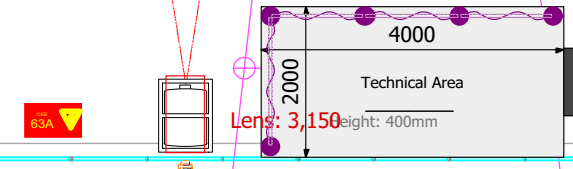

1 ESC 2018 Vienna@A3
 Scale: 1:100

Vienna

30000

19710

21790

Image Size: 5800mm w x 3262.5mm h

Height: 600mm

18000

19710

Lens to Screen (straight): 18200mm

300 pax

21790

Room Setting

1	Chair table	
3	Chair	
1	Table	60x60 cm next to lectern
1	Front of house set 1.2-1.6m high/18m long	
1	Lectern grey	

Lighting Facilities

6	Cyclo 1kW light symmetrical	Ambient room light
6	Fresnel Strand Studio 2kW pole	
6	Outriggerpipe 1 metre Prolyte	
1	Emergency Lighting	
4	Profile R&J 1kW	Spotlight on lectern (3x front, 1x rear)
5	Fresnel Strand Studio 1kW pole	Spotlight on lectern (3x front, 2x rear)
6	LED Wash 65W	
36 mtr	Truss for lighting facilities	
1	Lighting console 12/24 chan.	

Video Facilities

1	Video/data projector 8000 ansi lumen HD, 3DLP	Main projector
1	Front/rear proj. screen 680x380	Main projection screen
1	LED screen 46"	Preview monitor in front of stage
1	Laptop	Via Cyim
1	Camera HD Pan AW-HE130KE (incl Remote)	
1	Infrastructure	Cabling and components