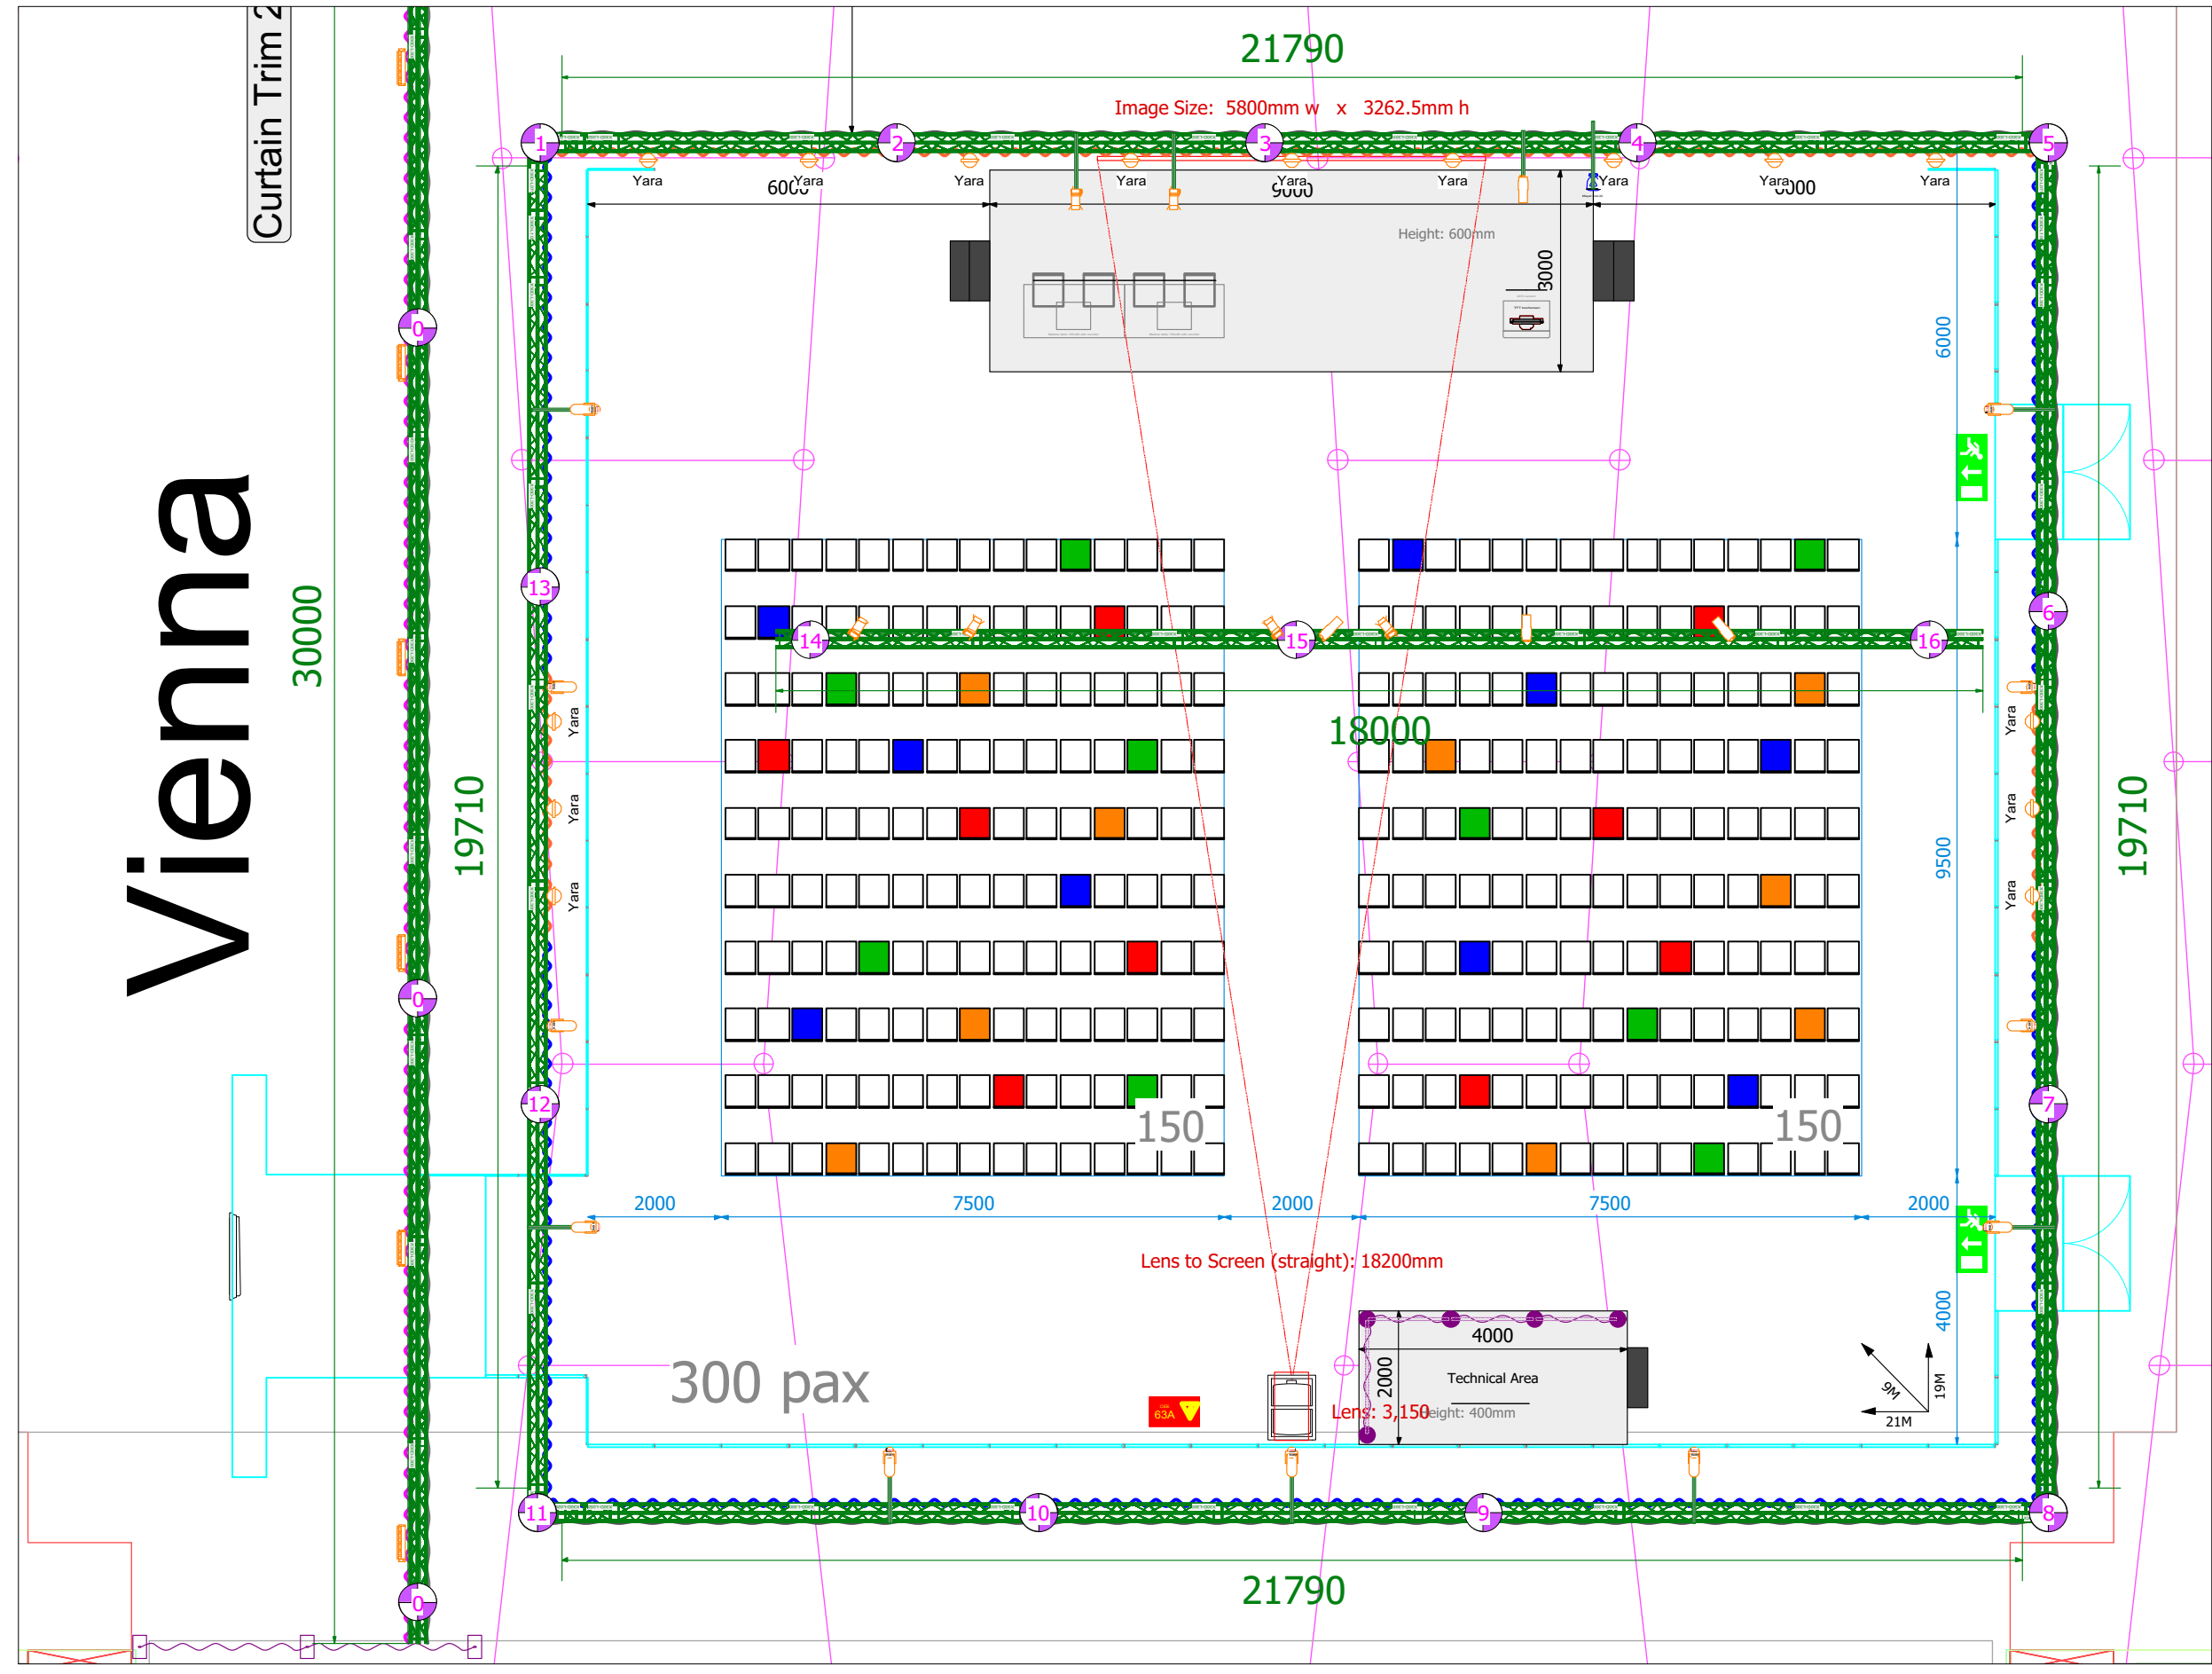

1 ESC 2018 Vienna@A3
 Scale: 1:100

Vienna

30000

19710

21790

Image Size: 5800mm w x 3262.5mm h

Height: 600mm

18000

19710

Lens to Screen (straight): 18200mm

300 pax

21790

Room Setting

1	Chair table	
3	Chair	
1	Table	60x60 cm next to lectern
1	Front of house set 1.2-1.6m high/18m long	
1	Lectern grey	

Lighting Facilities

6	Cyclo 1kW light symmetrical	Ambient room light
6	Fresnel Strand Studio 2kW pole	
6	Outriggerpipe 1 metre Prolyte	
1	Emergency Lighting	
4	Profile R&J 1kW	Spotlight on lectern (3x front, 1x rear)
5	Fresnel Strand Studio 1kW pole	Spotlight on lectern (3x front, 2x rear)
6	LED Wash 65W	
36 mtr	Truss for lighting facilities	
1	Lighting console 12/24 chan.	

Video Facilities

1	Video/data projector 8000 ansi lumen HD, 3DLP	Main projector
1	Front/rear proj. screen 680x380	Main projection screen
1	LED screen 46"	Preview monitor in front of stage
1	Laptop	Via Cyim
1	Camera HD Pan AW-HE130KE (incl Remote)	
1	Infrastructure	Cabling and components