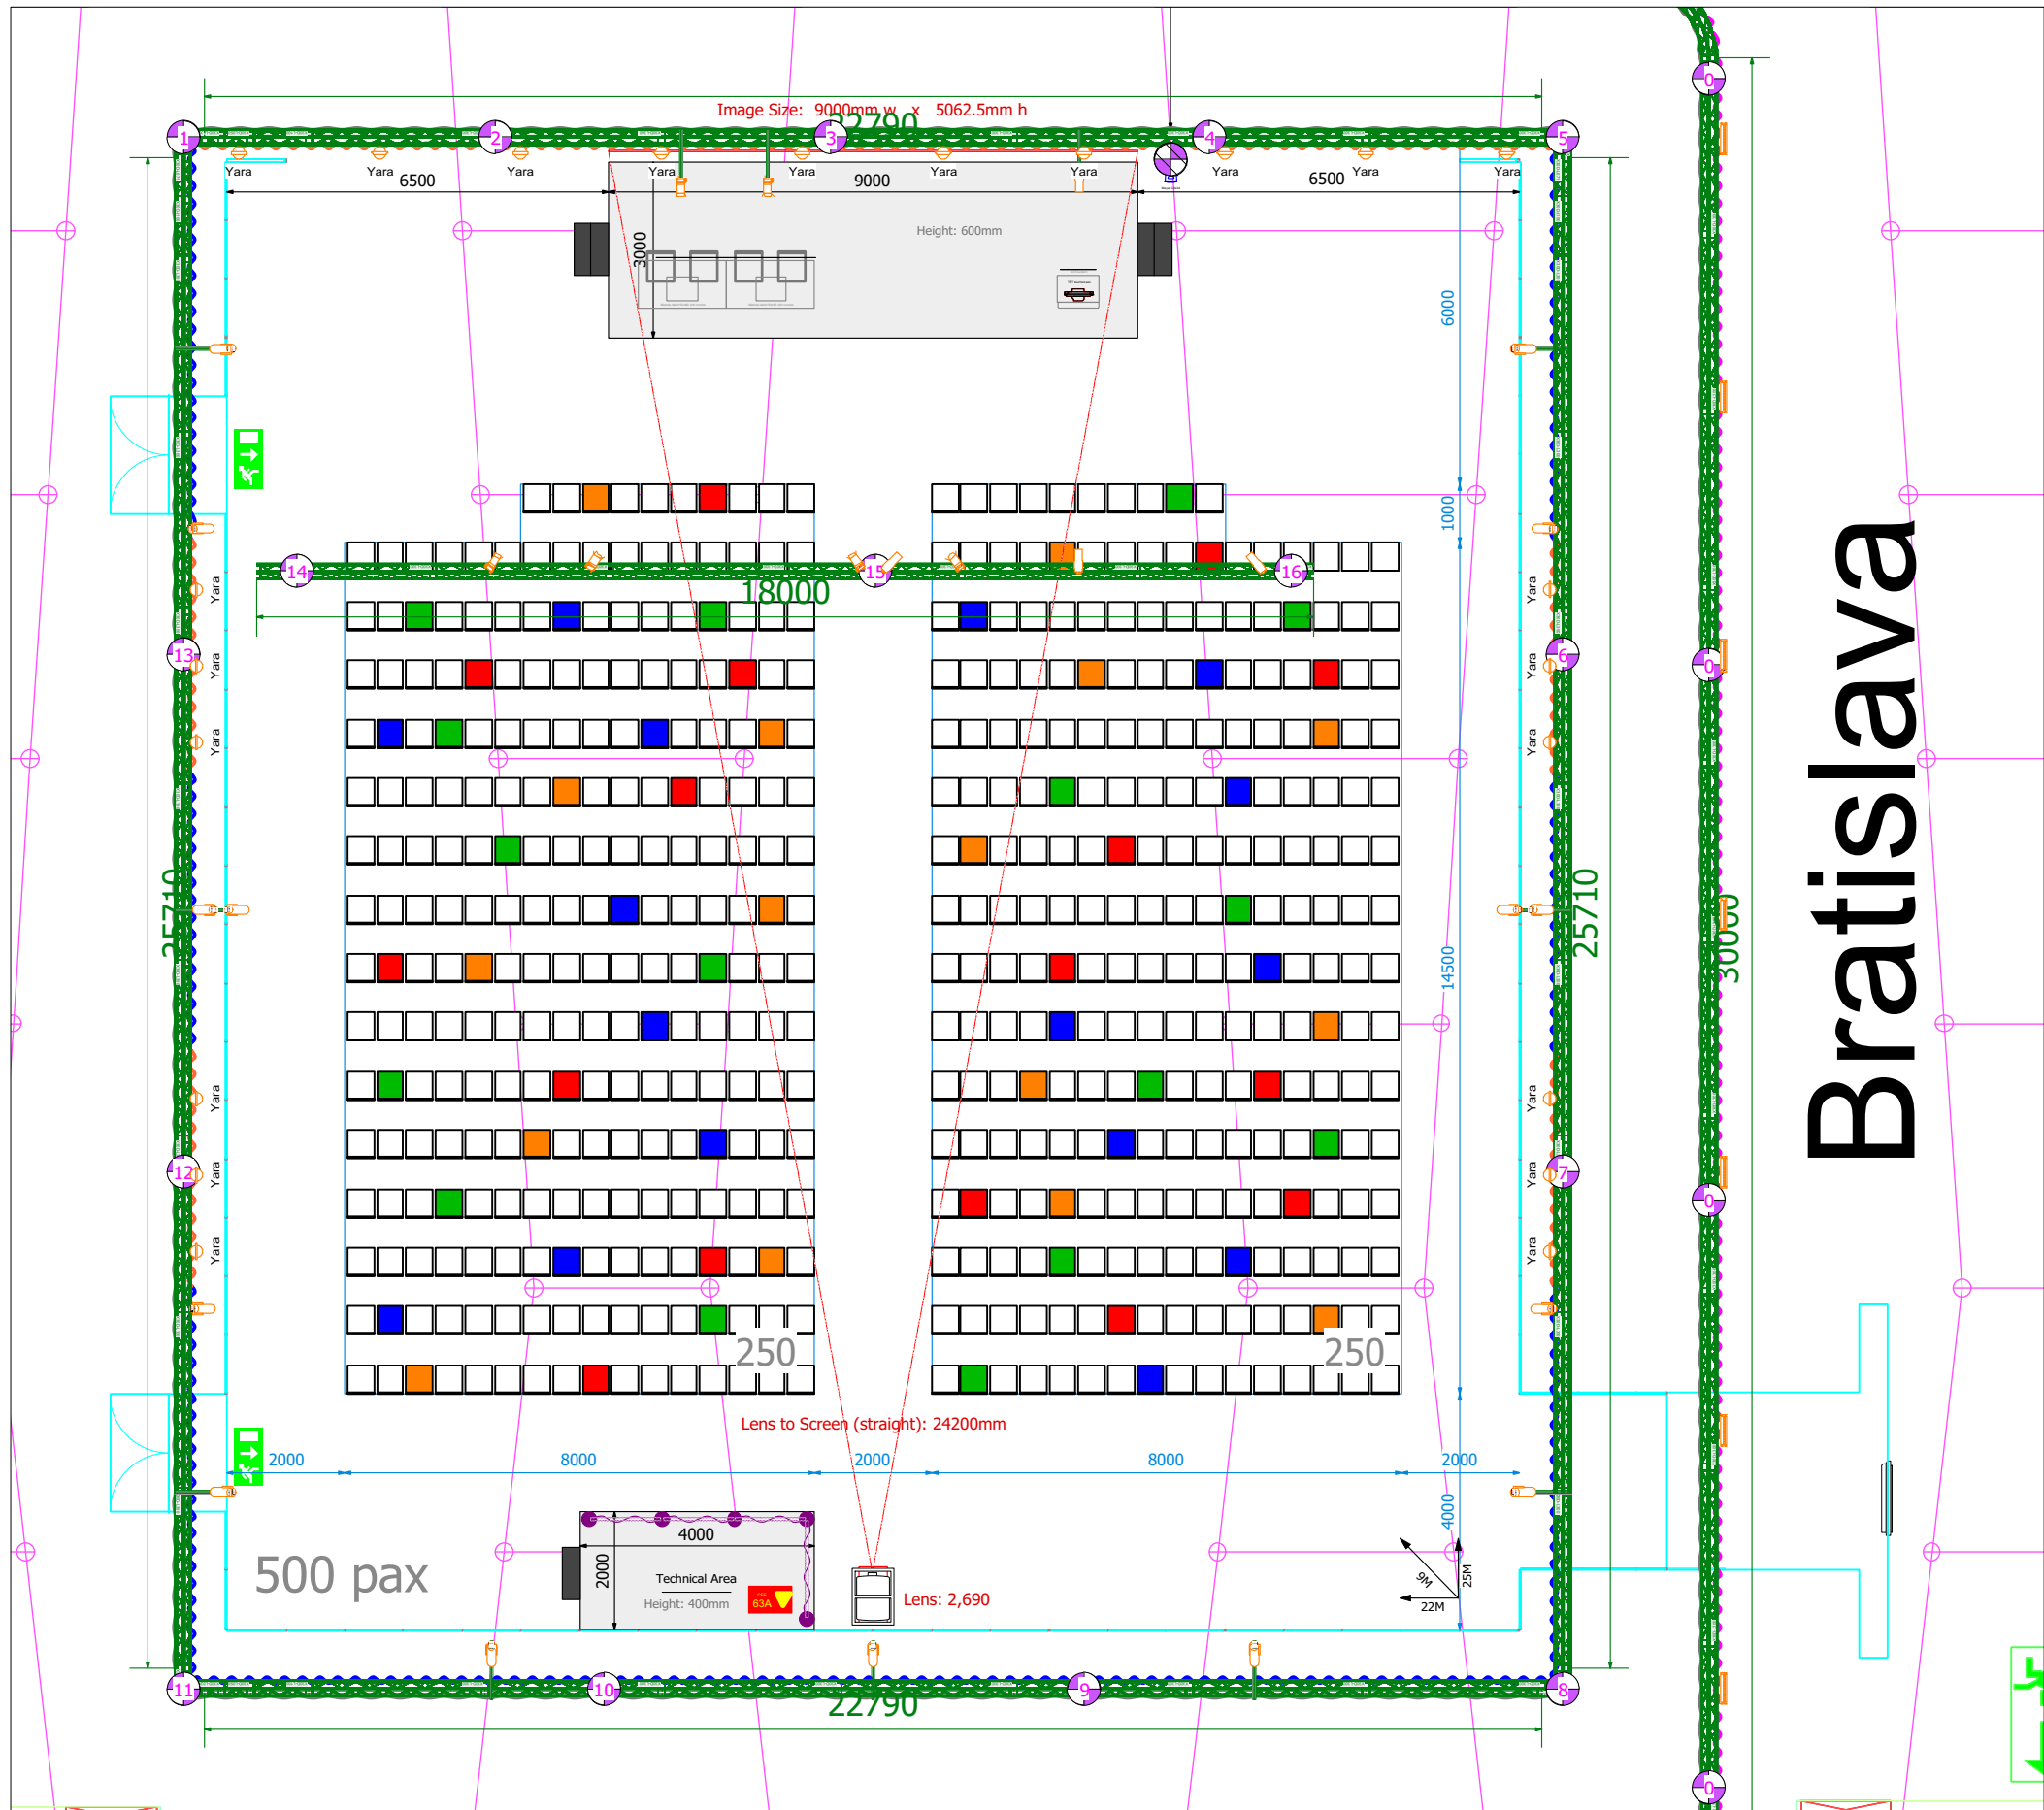

# ESC 2018 Bratislava@A3

Scale: 1:125

A2

## Bratislava

Room: 25m x 22m  
Seats: 500 seats  
Stage: 9m x 3m  
Screen: 9m x 5.06m

2	Chair table	
5	Chair	
1	Table	60x60 cm next to lectern
1	Front of house set 1.2-1.6m high/18m long	
1	Lectern grey	

**Liahtina Facilities**

6	Cyclo 1kW light symmetrical	Ambient room light
6	Fresnel Strand Studio 2kW pole	
6	Outriggerpipe 1 metre Prolyte	
1	Emergency Lighting	
4	Profile R&J 1kW	Spotlight on lectern (3x front, 1x rear)
5	Fresnel Strand Studio 1kW pole	Spotlight on lectern (3x front, 2x rear)
6	LED Wash 65W	
42 mtr	Truss for lighting facilities	
1	Lighting console 12/24 chan.	

**Video Facilities**

1	Video/data projector 8000 ansi lumen HD, 3DLP	Main projector
1	Front/rear proj. screen 680x380	Main projection screen
1	LED screen 46"	Preview monitor in front of stage
1	Laptop	Via Cyim
1	Camera HD Pan AW-HE130KE (incl Remote)	
1	Infrastructure	Cabling and components