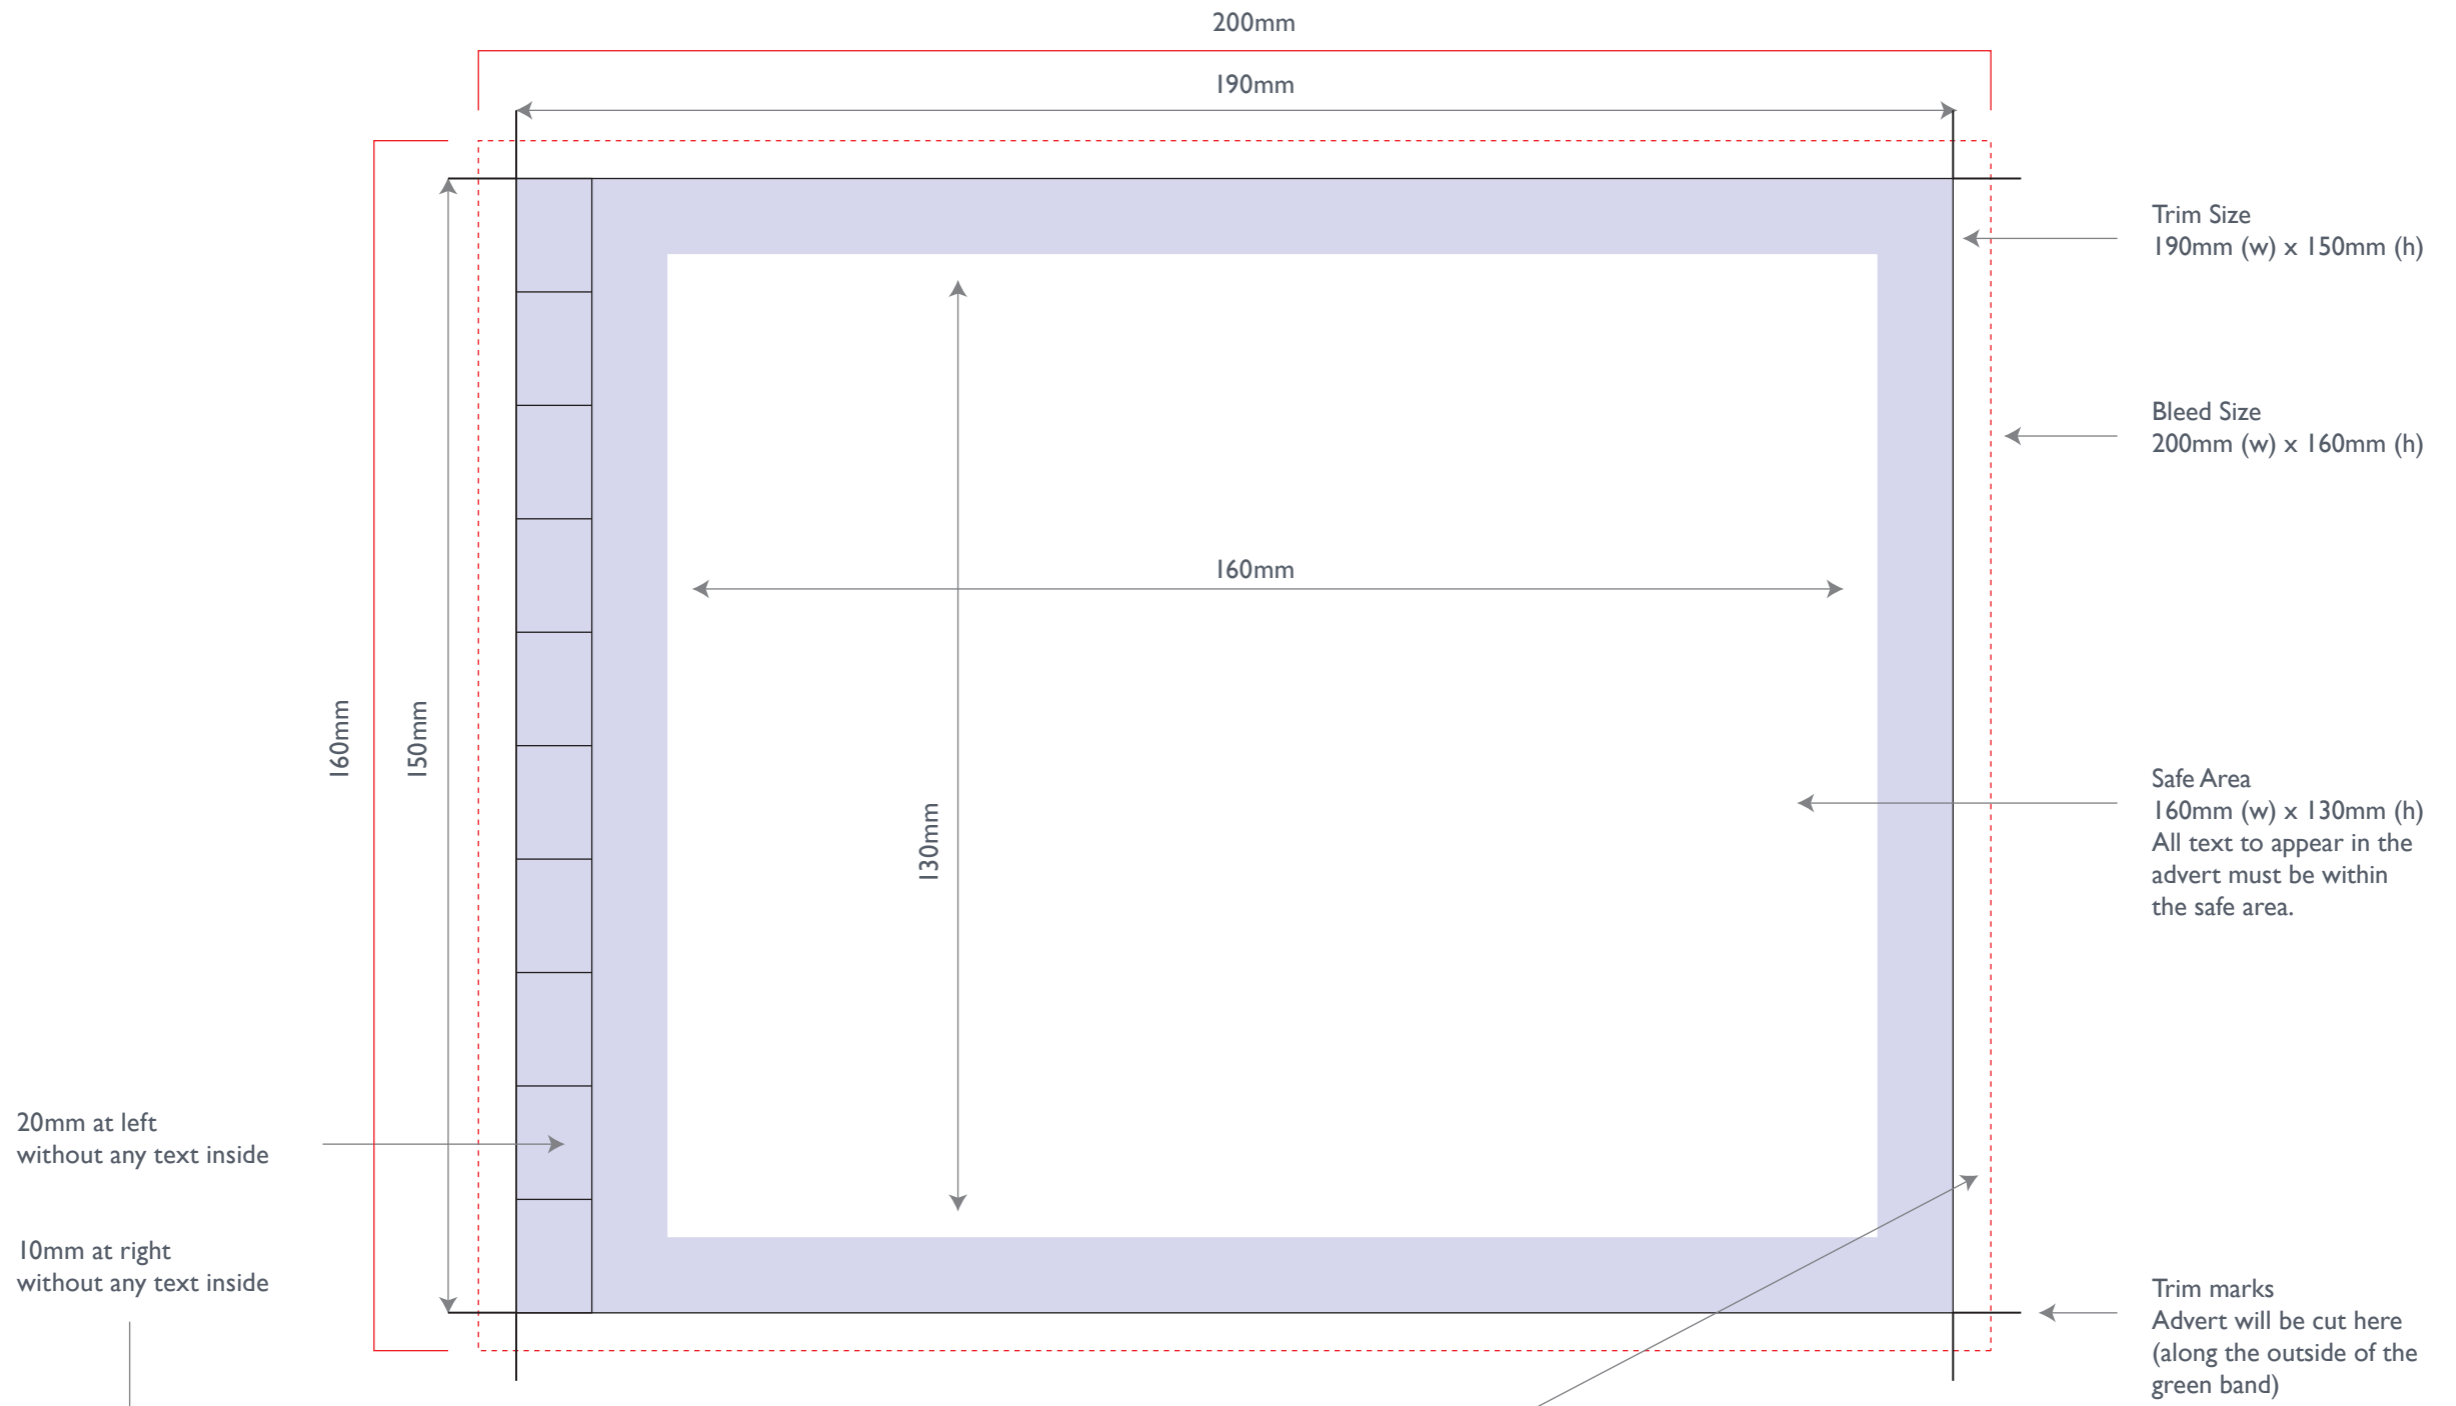

ESC Industry Programme

Mechanical Specifications - Industry Sponsored Sessions - Recto 150 x 190mm

ESC Industry Programme

Mechanical Specifications - Industry Sponsored Sessions - Verso 150 x 190mm