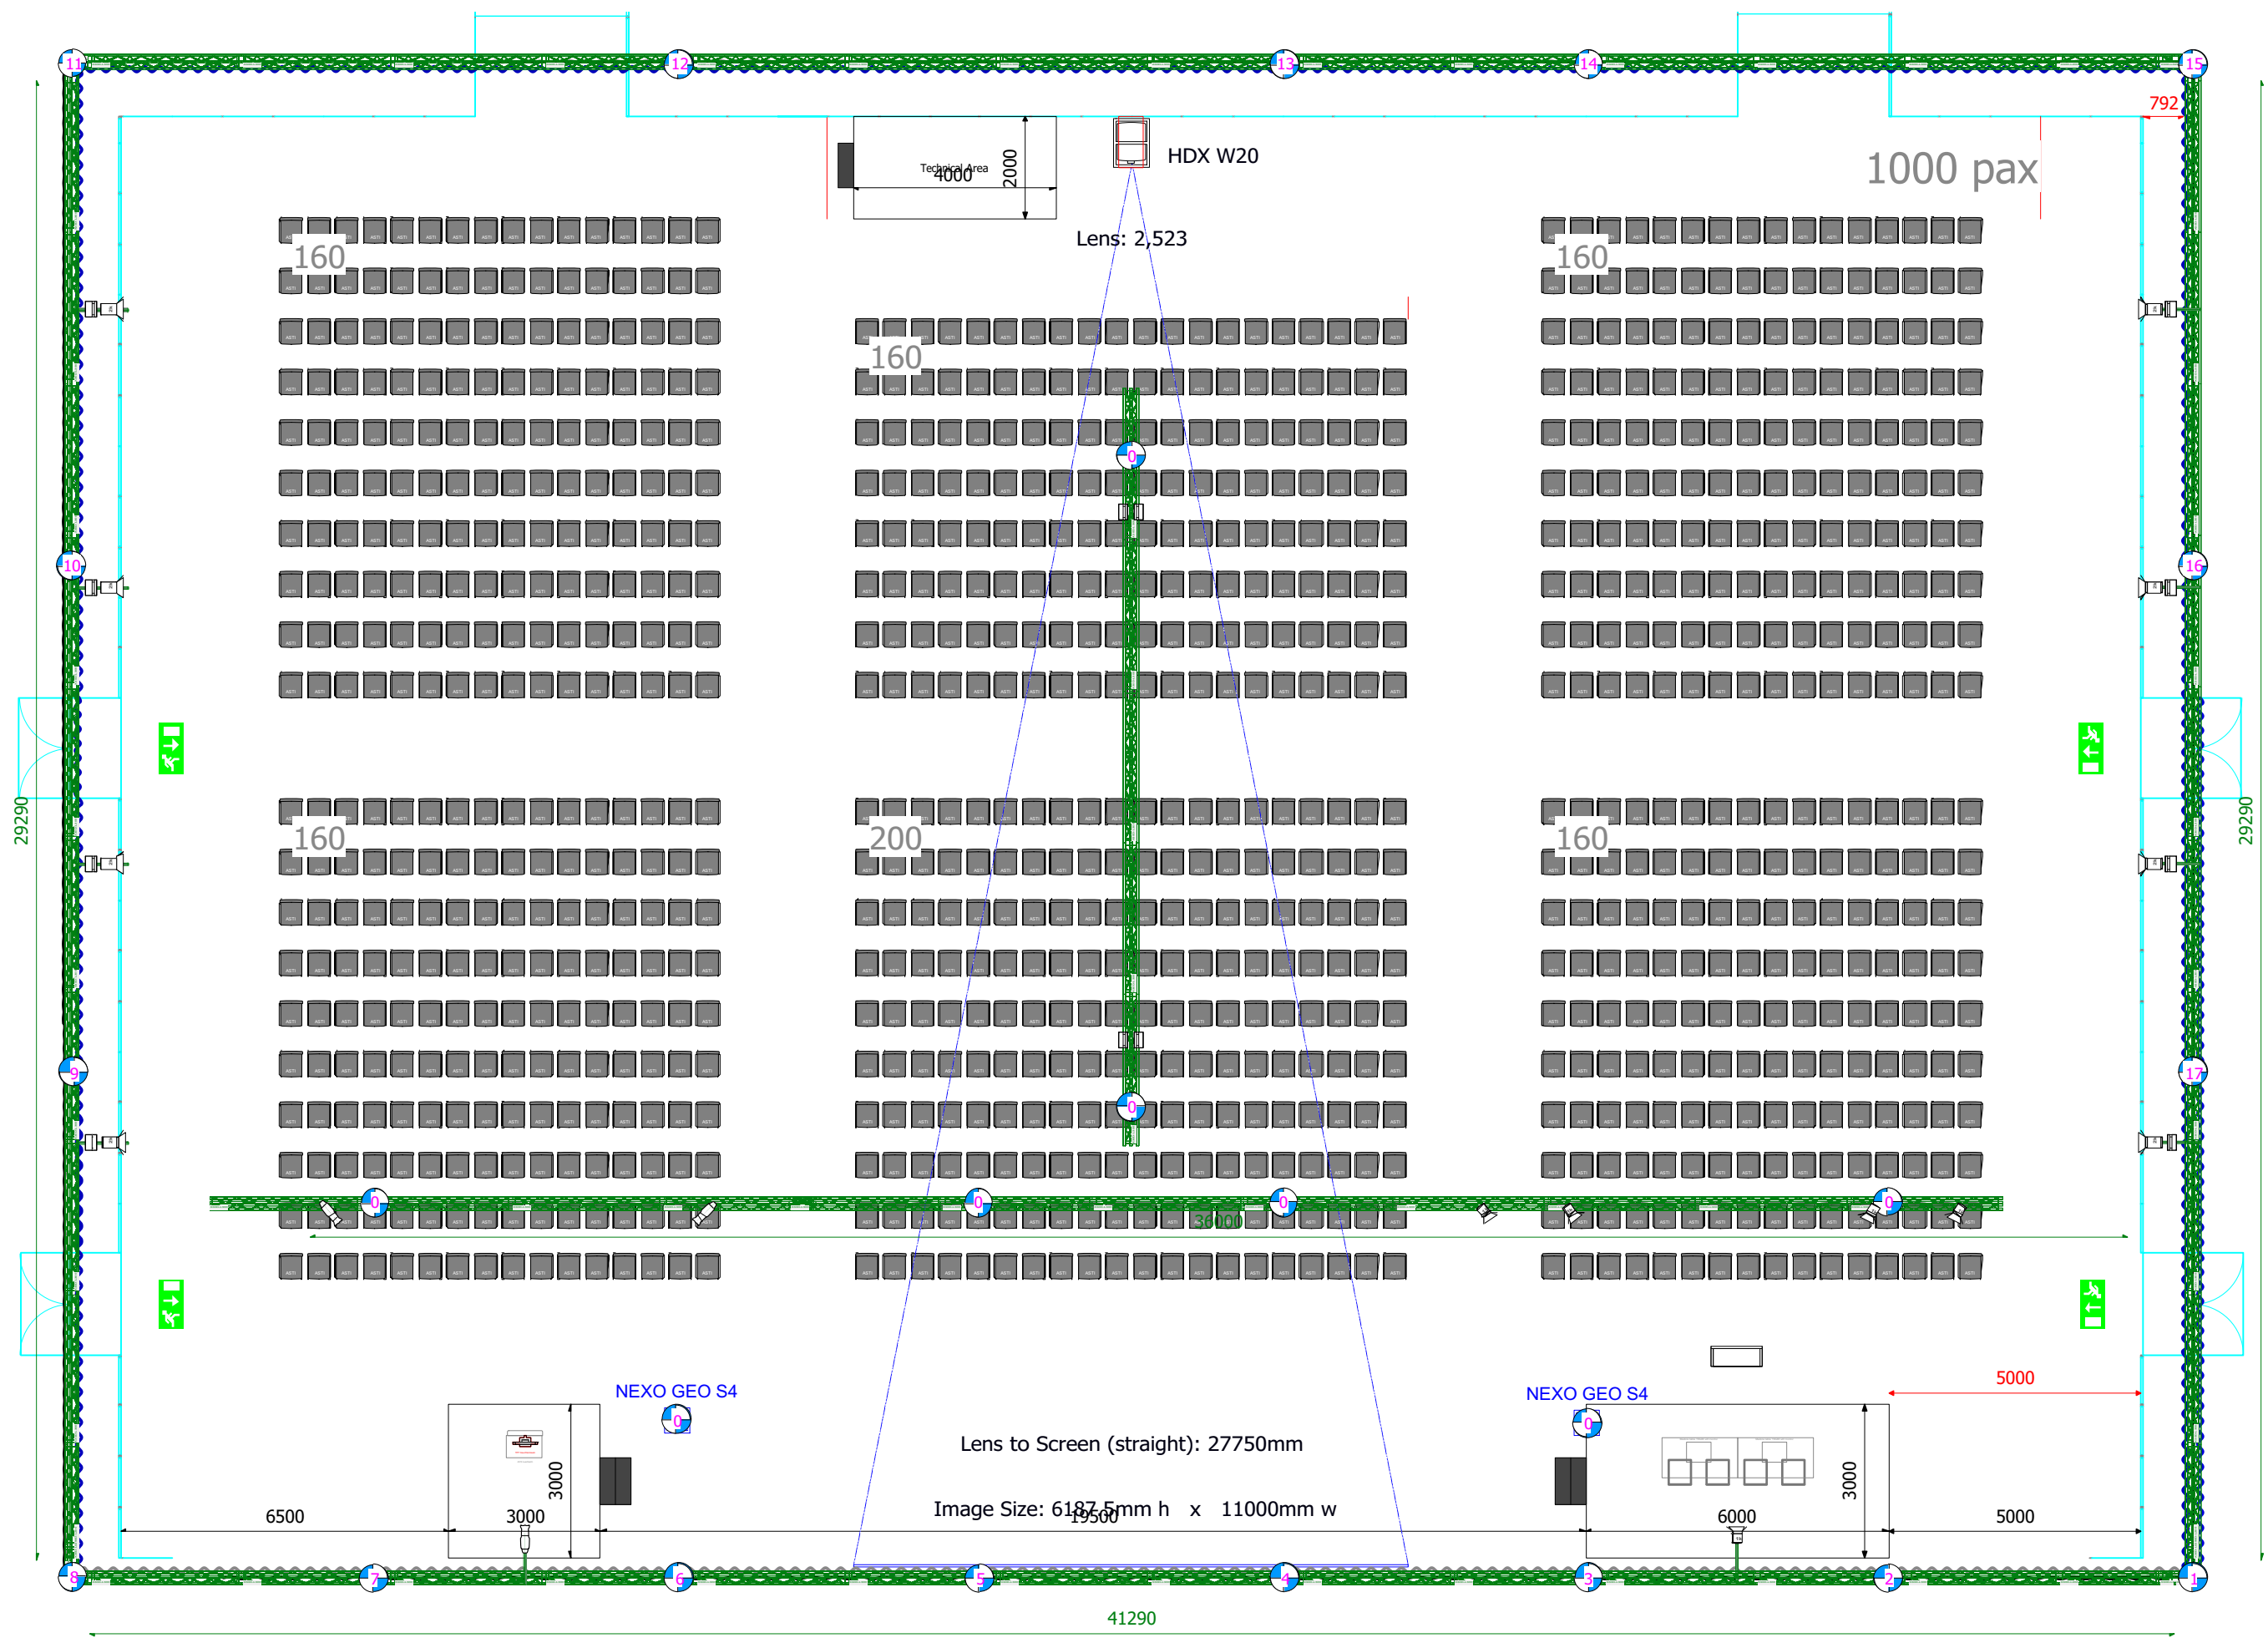

Gran Via Barcelona Hal 5

Chisinau

Room:  
Seats: 1000pax  
Stage:  
Screen:

Symbol key

Revision notes

Event:	ESC 2017
Event date:	
Location:	Gran Via Barcelona
Contact:	Mr. C van Vendelo
Client:	Escardo
Scale:	1:125A3
Units:	MM
File name:	ESC 2017 v23.2
Date:	24-05-2017
Drawn by:	J.D.

1000 pax

HDX W20  
Lens: 2,523

Lens to Screen (straight): 27750mm  
Image Size: 6187.5mm h x 11000mm w

NEXO GEO S4

NEXO GEO S4

6500

5000

41290

29290

29290

160

160

160

160

200

160

1950

6000

3000

11

12

13

14

15