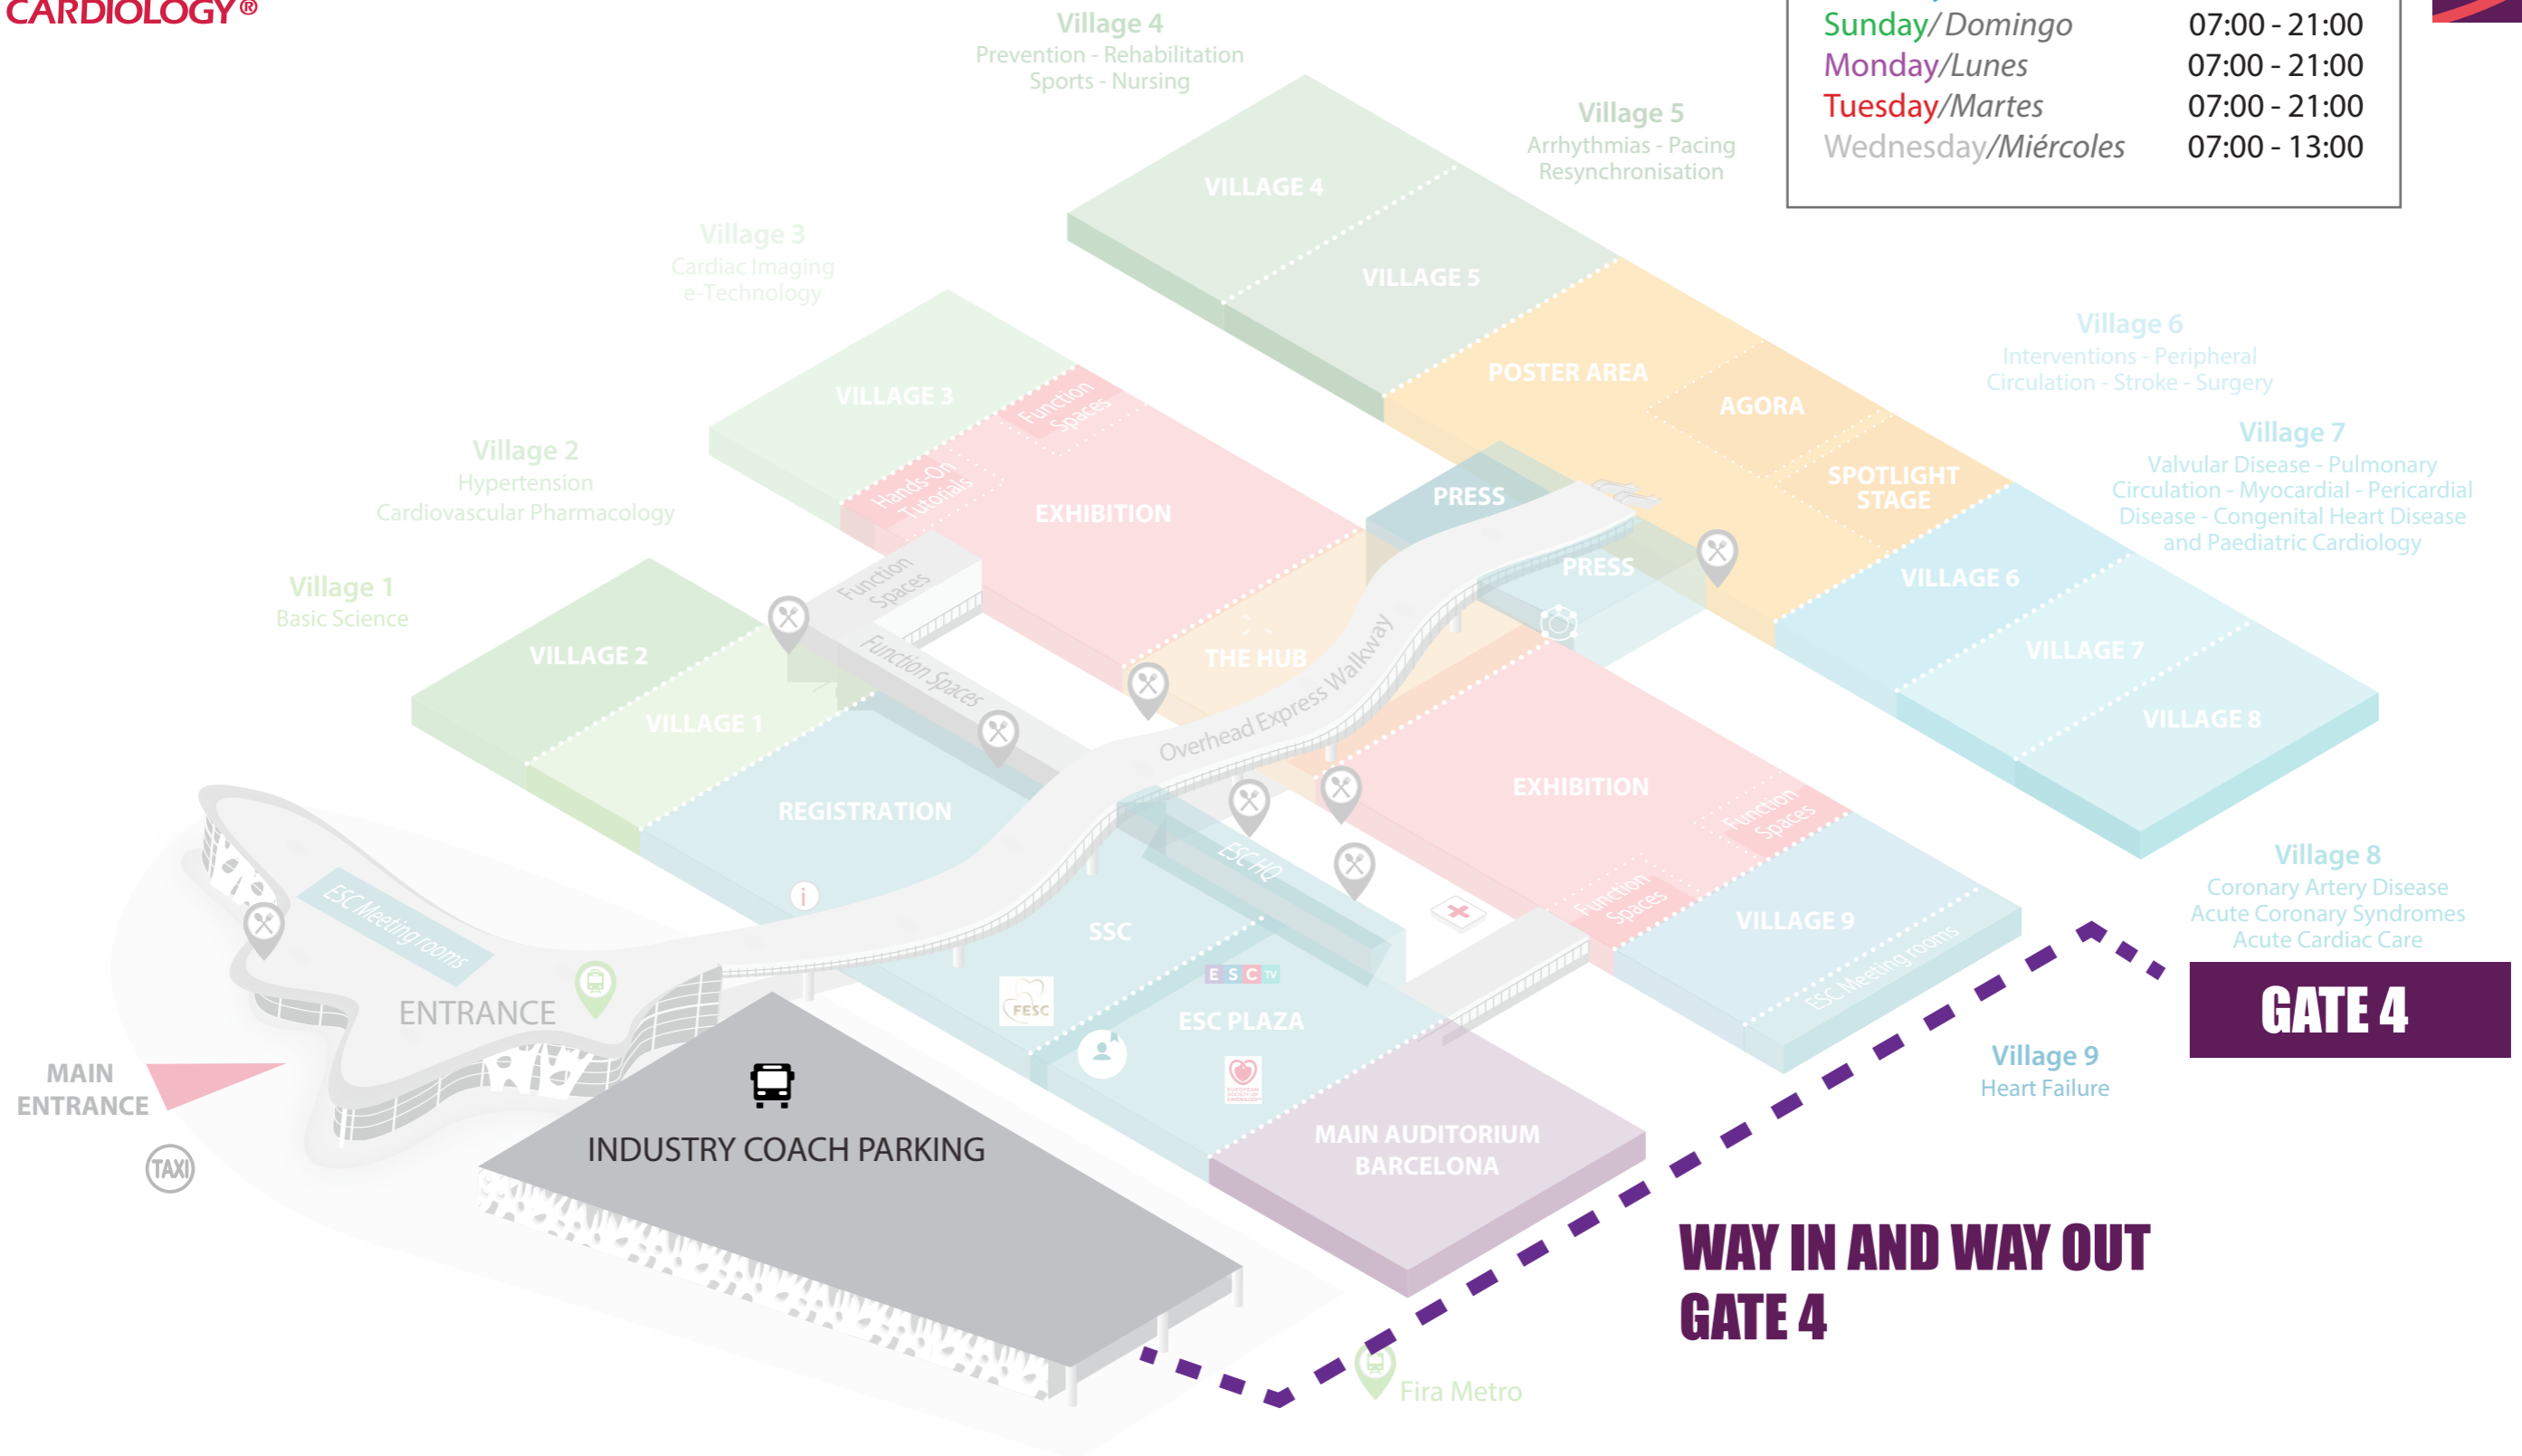

**EUROPEAN
SOCIETY OF
CARDIOLOGY®**

INDUSTRY COACH PARKING ACCESS PLAN

OFFICIAL BUS PARKING

OPENING HOURS
HORARIOS DE ACCESO

Saturday/Sábado	07:00 - 20:00
Sunday/Domingo	07:00 - 21:00
Monday/Lunes	07:00 - 21:00
Tuesday/Martes	07:00 - 21:00
Wednesday/Miércoles	07:00 - 13:00

ESC CONGRESS
BARCELONA 2017

ESC Stand

SSC Speaker Service Centre

ESC Fellows Lounge

Medical Care

Taxi station

Information Point

ESC TV

ESC Professional Members' Lounge